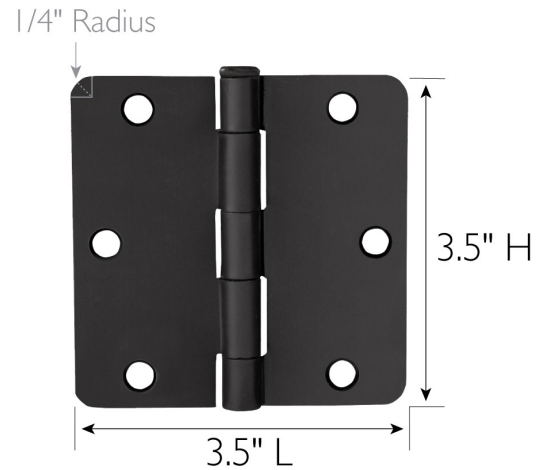

6-Hole 3.5" x 3.5", 1/4" Radius Door Hinge 3-Pack
Matte Black

SPECIFICATIONS

MATERIAL CONSTRUCTION:	Steel
MOUNTING HARDWARE INCLUDED:	Yes
TOOLS NEEDED FOR INSTALLATION:	Screwdriver
ASSEMBLED DIMENSIONS:	3.5" H x 3.5" L x 0.09" D
ASSEMBLED WEIGHT:	1.17 lbs.
CROSS BORE:	N/A
CORNER RADIUS:	0.25"
PROJECTION:	N/A
HINGE TYPE:	Butt Hinge
NUMBER OF HOOKS:	N/A