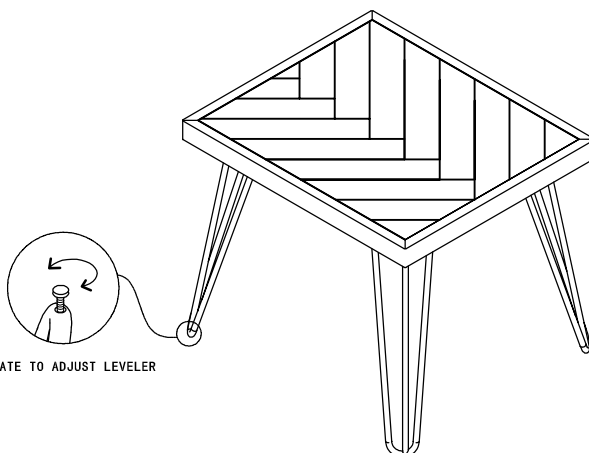

STEP 1:

ROTATE TO ADJUST LEVELER

**IF TABLE IS NOT LEVEL ON YOUR FLOOR, PLEASE ADJUST LEVELERS ON UNDERSIDE OF LEGS (B).
FULLY ASSEMBLED**