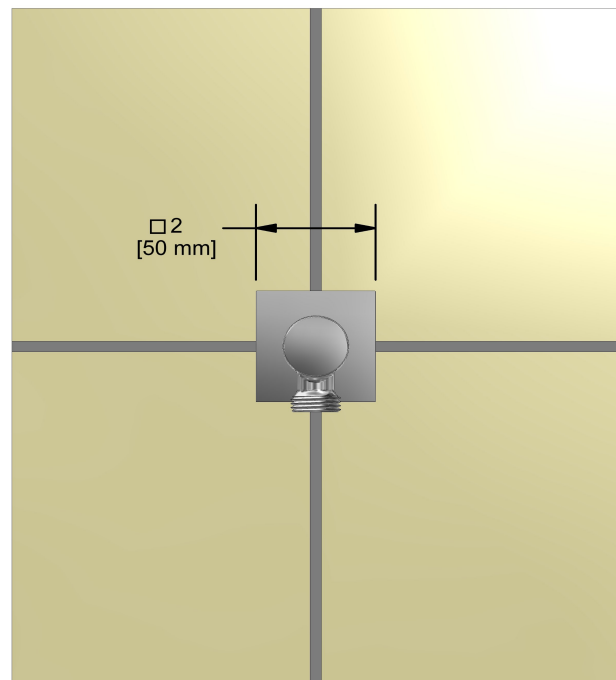

Sizes, models and finishes may differ from thoses presented.

Warranty

This **Riobel Inc.** product you have purchased carries a Limited Lifetime Warranty on the chrome, PVD finish, blacks and all working parts and is guaranteed from the initial purchase date against all manufacturing defects. All other finishes, including plastic components, are guaranteed for one year. All electric and/or electronic parts are covered by a 5-year limited warranty.

Customer Service

Ontario, West Canada : 888-287-5354 Quebec, Maritimes, United States : 866-473-8442