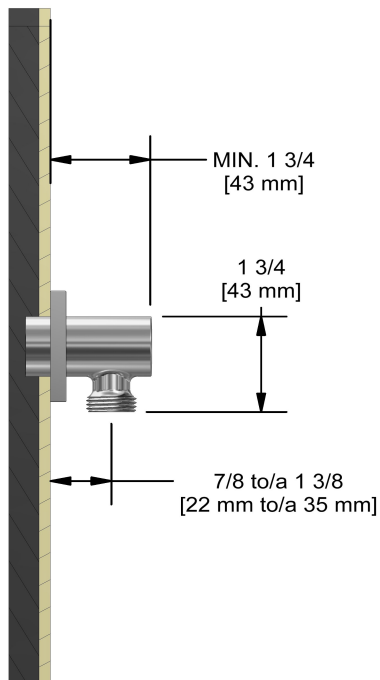

Sizes, models and finishes may differ from thoses presented.

Warranty

This **Riobel Inc.** product you have purchased carries a Limited Lifetime Warranty on the chrome, PVD finish, blacks and all working parts and is guaranteed from the initial purchase date against all manufacturing defects. All other finishes, including plastic components, are guaranteed for one year. All electric and/or electronic parts are covered by a 5-year limited warranty.

Customer Service

Ontario, West Canada : 888-287-5354 Quebec, Maritimes, United States : 866-473-8442