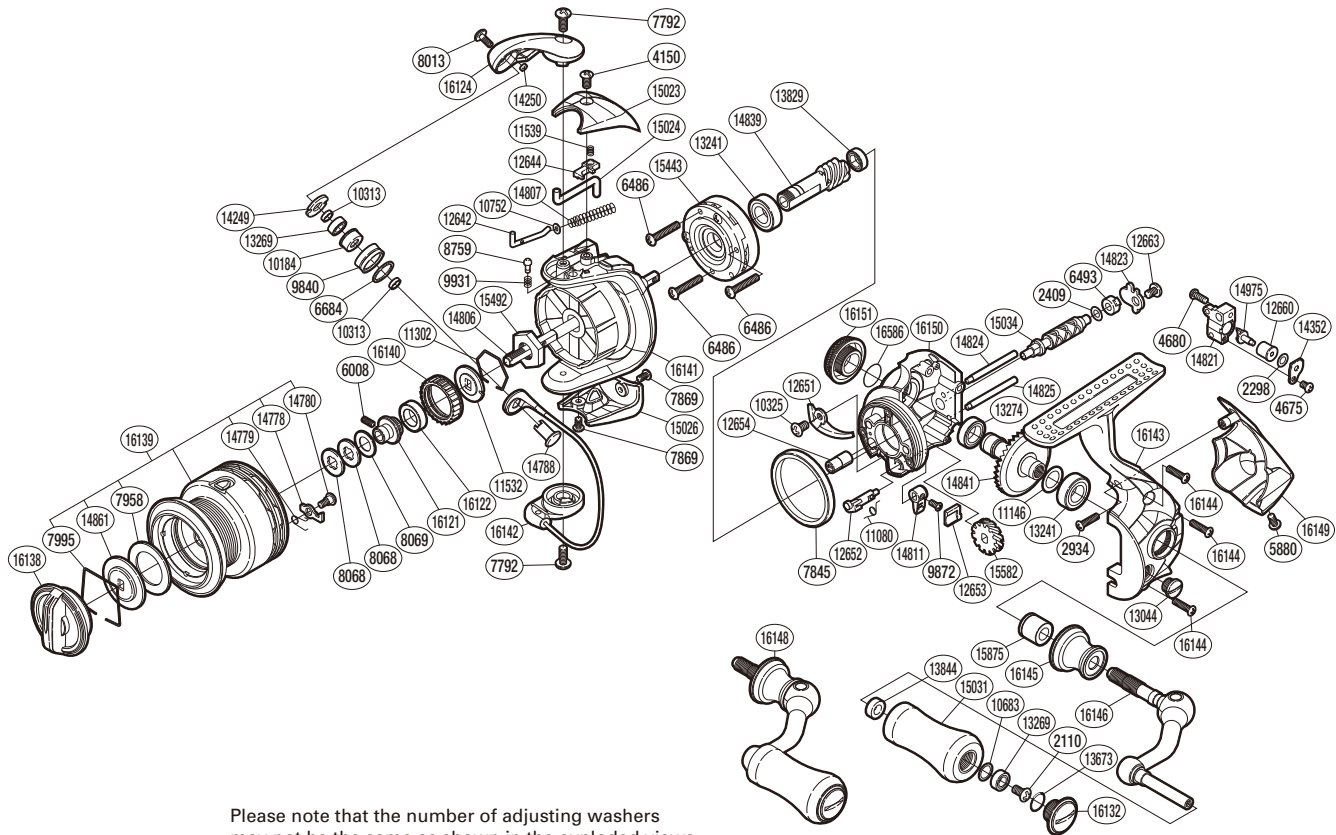

SHIMANO

STRADIC **C14+** SA-RB

STCI4+1000FA

Please note that the number of adjusting washers may not be the same as shown in the exploded views. (51SE791001U) (Adjustment will vary with each individual product.)