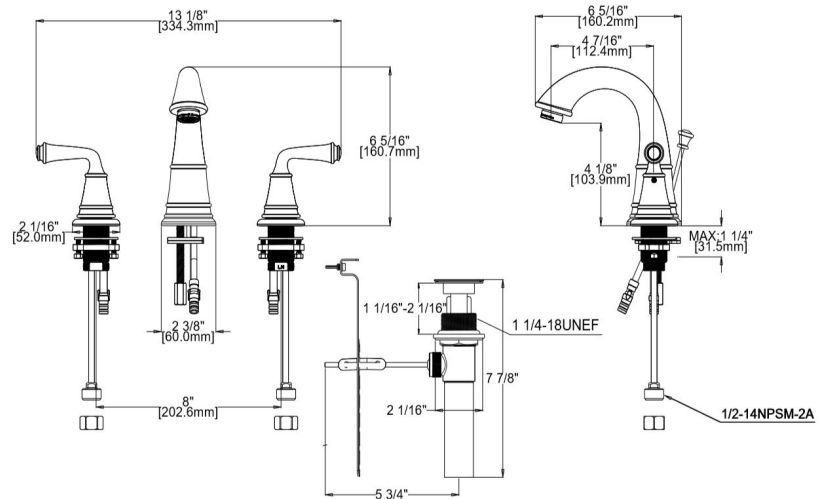

Eden Wide Spread Bathroom Faucet  
Oil Rubbed Bronze

**SPECIFICATIONS**

<b>MATERIAL:</b>	Zinc/Plastic	<b>FLOW RATE:</b>	1.2 GPM
<b>HANDLE MATERIAL:</b>	Zinc	<b>LOW FLOW:</b>	Yes
<b>SPOUT MATERIAL:</b>	N/A	<b>HANDLES - CONFIGURATION:</b>	Double Handle
<b>CARTRIDGE MATERIAL:</b>	Ceramic	<b>HANDLE REACH:</b>	2.6"
<b>WATERWAY MATERIAL:</b>	Brass	<b>SPRAYER INCLUDED:</b>	No
<b>DRAIN MATERIAL:</b>	Brass	<b>DIMENSIONS WITH DECK PLATE:</b>	6.3" L x 13.19" W x 6.3" D
<b>FAUCET TYPE:</b>	Lav Widespread	<b>WEIGHT WITH DECK PLATE:</b>	4.63 lbs.
<b>MOUNTING TYPE:</b>	Deck Mount	<b>DIMENSIONS W/O DECK PLATE:</b>	13.78" L x 6.57" W x 6.34" D
<b>MOUNTING HOLES:</b>	3	<b>WEIGHT W/O DECK PLATE:</b>	4.62 lbs.
<b>MAX DECK THICKNESS:</b>	1.34"	<b>PVD FINISH:</b>	No
<b>DECK PLATE - INCLUDED:</b>	N/A		
<b>SPOUT REACH:</b>	4.41"		
<b>SPOUT HEIGHT:</b>	4.09"		