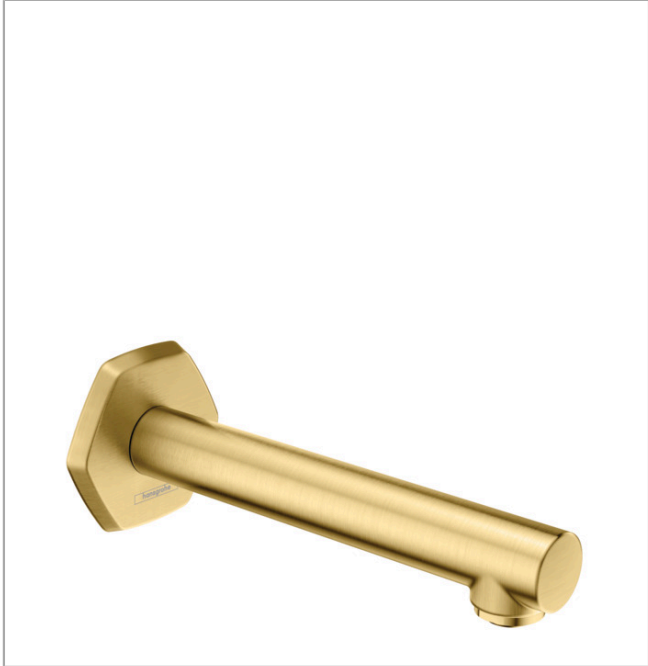

**Locarno
Tub Spout**
Finishes : **brushed gold optic** Part no. : **04814250**

Description

Features

- Solid brass
- Includes: 1/2" female and 3/4" male adaptor

Product image