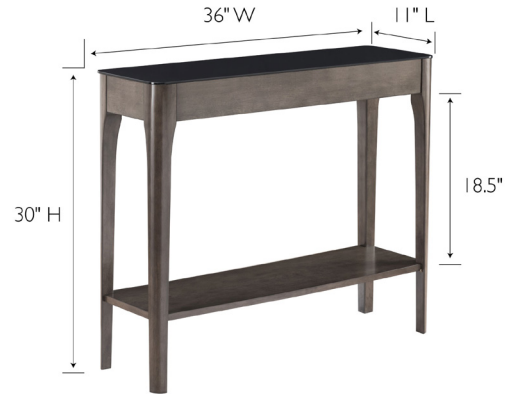

Obsidian Hall Stand
Gray

SPECIFICATIONS

MATERIAL CONSTRUCTION:	Wood
ASSEMBLY REQUIRED:	Yes
TOOLS NEEDED FOR ASSEMBLY:	Allen Wrench
ASSEMBLED DIMENSIONS:	30" H x 11" L x 36" W
ASSEMBLED WEIGHT:	13.6 lbs.
SHELF STYLE:	Flat
SHELF DIMENSIONS:	7.25" H x 10.25" L x 35.25" W
FRAME STYLE:	4 Legs
FACE FRAME MATERIAL:	Wood & Glass
TOP MATERIAL:	Glass
SIDES MATERIAL:	N/A
BOTTOM MATERIAL:	MDF with Birch veneer
BACK PANEL MATERIAL:	MDF
FINISH TYPE	N/A