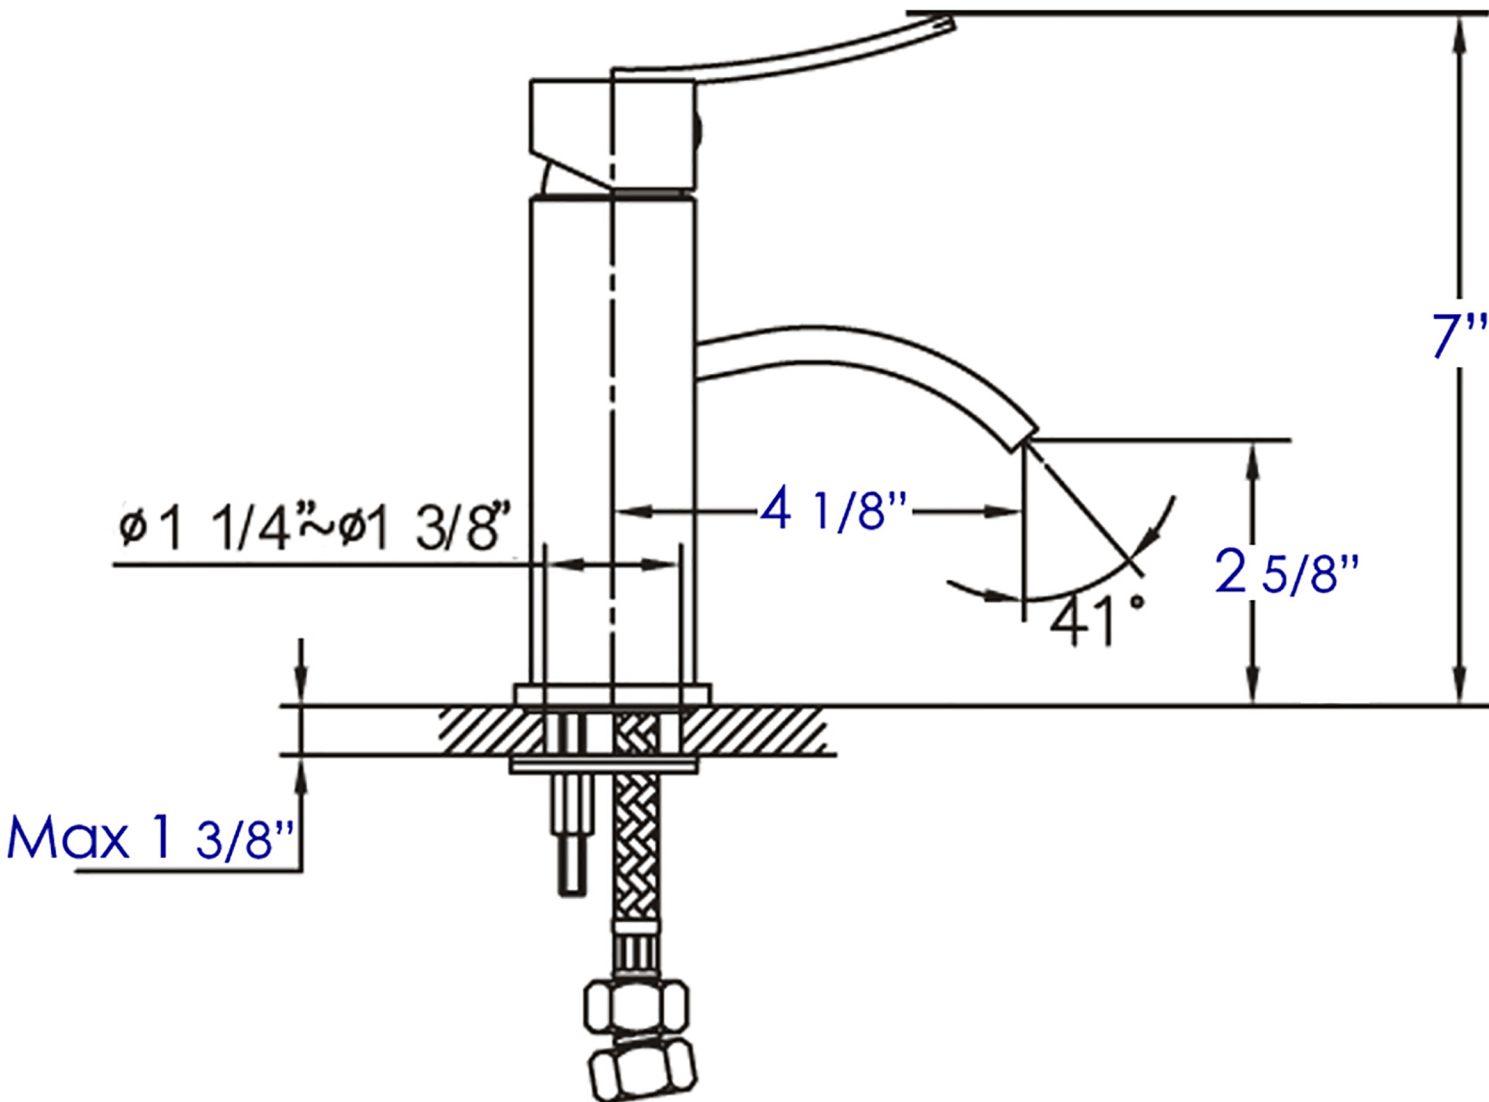

# AB1258

Square Body Curved Spout Single Lever Bathroom Faucet

**Note:** All product dimensions are approximate and should be verified on site prior to installation.  
Visit [www.ALFIbrand.com](http://www.ALFIbrand.com) for more information.