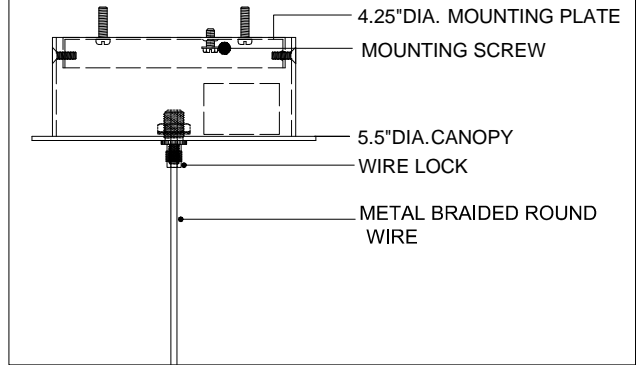

5.5"DIA.CANOPY
 4.25"DIA*0.5"H.MOUNTING PLATE COVER
 5.0"DIA*5.0"H. SHADE

TOP VIEW

CANOPY DETAIL

FRONT VIEW

CURREY & COMPANY

9000-0895

ALL WORK © 2021 CURREY & COMPANY