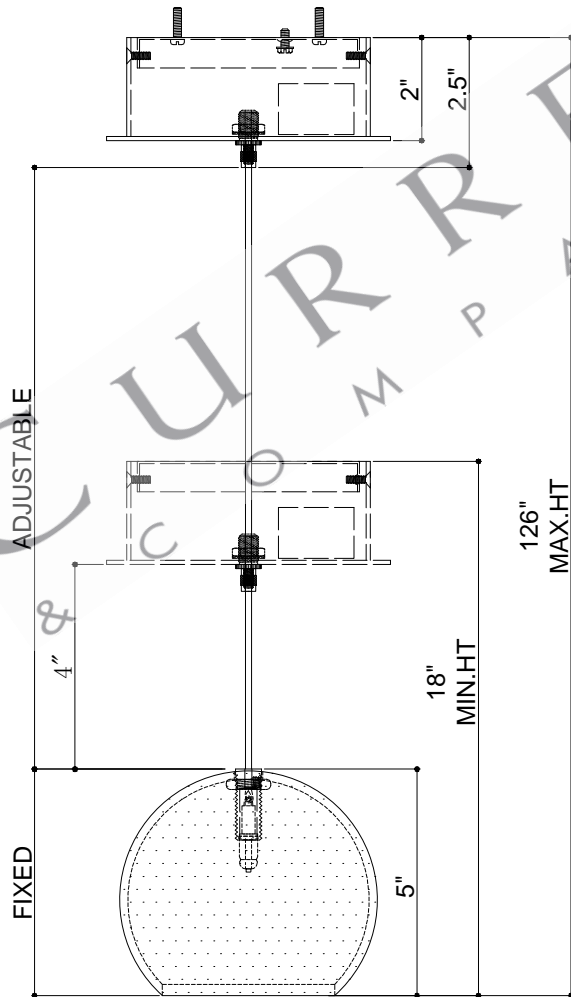

5.5"DIA.CANOPY
 4.25"DIA*0.5"H.MOUNTING PLATE COVER
 5.0"DIA*5.0"H. SHADE

TOP VIEW

CANOPY DETAIL

FRONT VIEW

CURREY & COMPANY

9000-0895

ALL WORK © 2021 CURREY & COMPANY