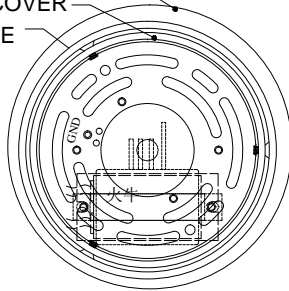

5.5"DIA.CANOPY
 4.25"DIA*0.5"H.MOUNTING PLATE COVER
 5.0"DIA*5.0"H. SHADE

TOP VIEW

CANOPY DETAIL

FRONT VIEW

CURREY & COMPANY

9000-0895

ALL WORK © 2021 CURREY & COMPANY