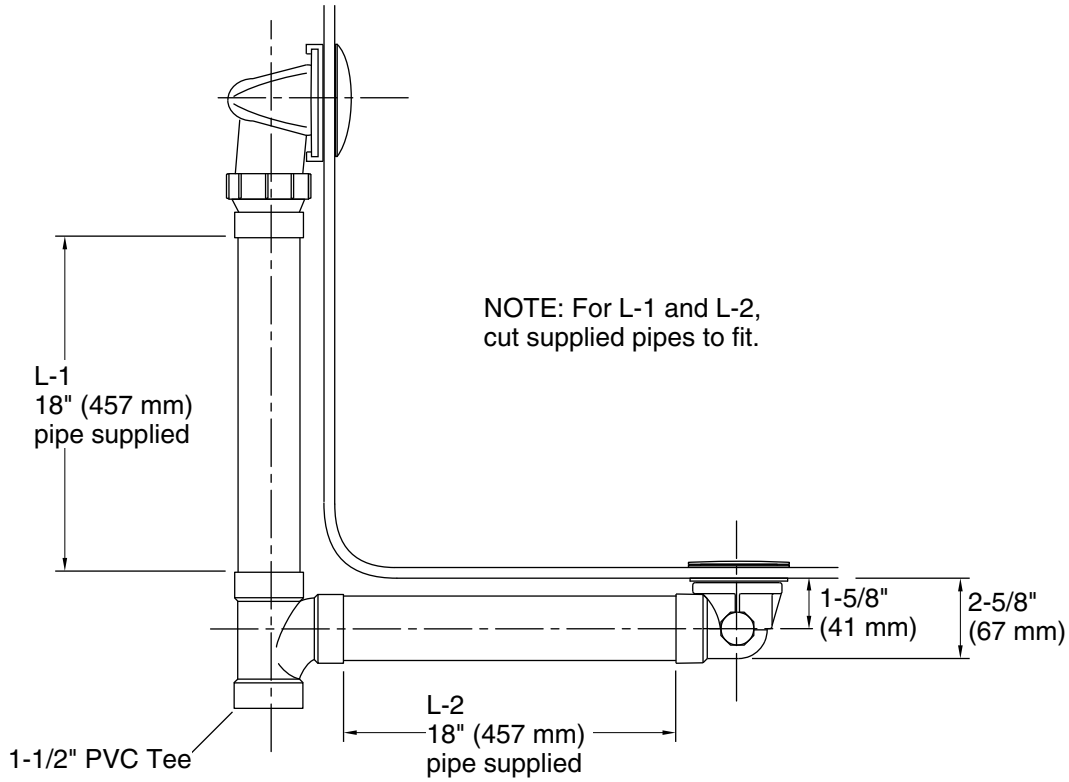

Features

- No internal linkages, reducing the chance of clogs in the overflow pipe
- Ball-joint construction for easy installation
- Includes toe-activated closing, PVC tee, and pipe
- For use with Elevance™, Archer™, Underscore®, Rêve™, and Parity™ baths and whirlpools

Material

- Schedule 40 PVC with metal overflow cover
- KOHLER® finishes resist corrosion and tarnishing

Installation

- Above- or through-the-floor

Recommended Products/Accessories

- K-23726 Drain treatment
- K-23723 Faucet cleaner
- K-7117 Slotted Overflow Pressure Test Seal Kit

Technical Information

All product dimensions are nominal.

Material: Plastic