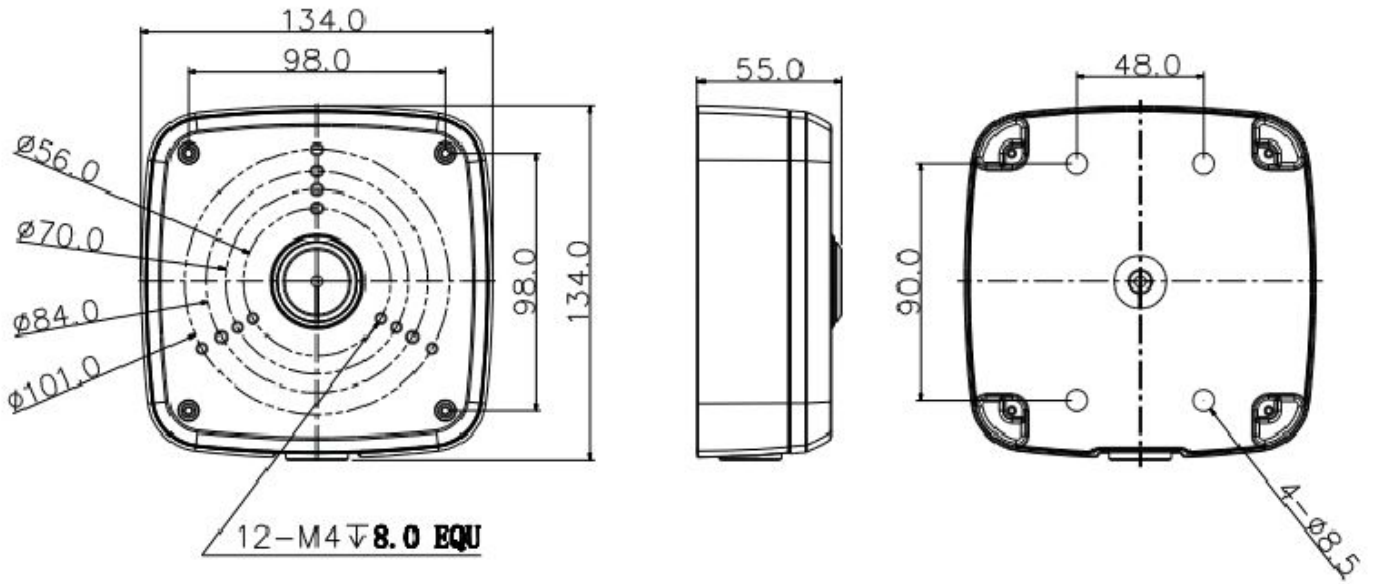

# MNT-JUNCTION BOX 3

Waterproof Junction Box

- Neat & Integrated Design
- Outdoor junction box
- Material: Aluminum
- Fits IP Bullet Cameras And 4 Hole Pattern Mini Domes

## Technical Specification

Model	MNT-JUNCTION BOX 3
<b>Physical Properties</b>	
Material	Aluminum
Dimension(W xH xD)	5.2"x5.2"x2.1" (134mm×134mm×55mm)
Weight	1.1lb (0.5Kg)
Threading	M20(G1/2")
Load Bearing	6.6lb (3Kg)
Color	White
Operating Temperature	-40°C ~ 60°C (-40°F ~ 140°F)
Applicable Models:	Compatible with IP Bullet Cameras And 4 Hole Pattern Mini Dome cameras. See compatibility list.

Dimensions (mm/in)

Application