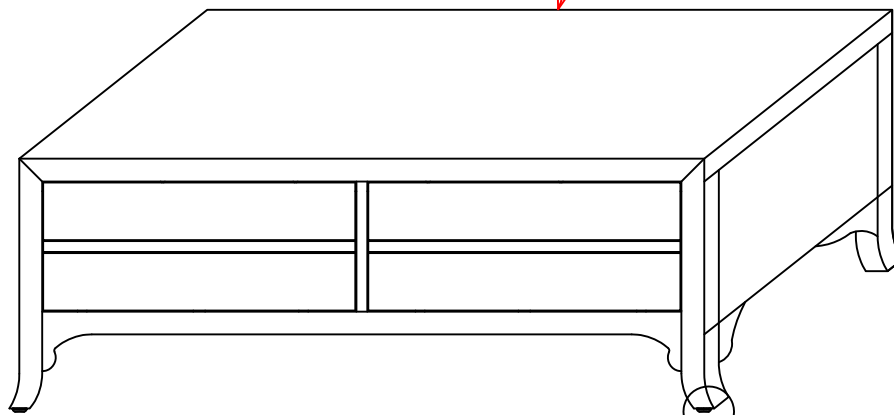

ASSEMBLY INSTRUCTION

ITEM: 6025-80111-83 Piazza Rectangular Cocktail Table

Thank you for purchasing this quality product. Be sure to unpack carefully looking for small parts which may have come loose during shipment.

Read all instruction and study the drawing carefully before starting the assembly process.

HARDWARE PACK

NO.	DRAWING	DESCRIPTION	SIZE	Q'TY
A		Anti - Tip Kit		1PC

Tipping Restraint

Anti-tip kit is included for use. We recommend installing for safety reason

STEP 1

Adjust Leveler if needed to level table on uneven floor.

Note: Anti-tip kit restraint is provided. Please follow the instructions enclosed with the pack.