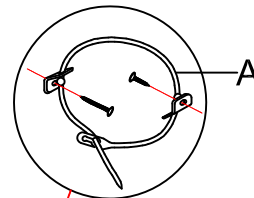

ASSEMBLY INSTRUCTION

ITEM: 6025-80111-83 Piazza Rectangular Cocktail Table

Thank you for purchasing this quality product. Be sure to unpack carefully looking for small parts which may have come loose during shipment.

Read all instruction and study the drawing carefully before starting the assembly process.

HARDWARE PACK

NO.	DRAWING	DESCRIPTION	SIZE	Q'TY
A		Anti - Tip Kit		1PC

Tipping Restraint

Anti-tip kit is included for use. We recommend installing for safety reason