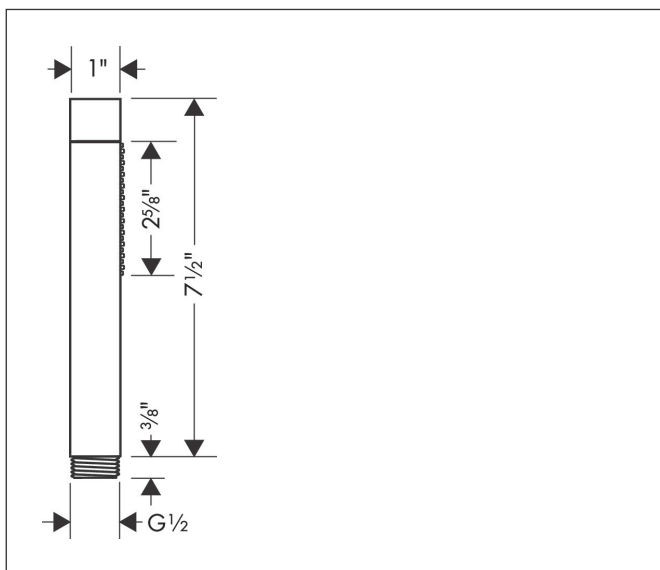

Drawing

Technology

Spray Types