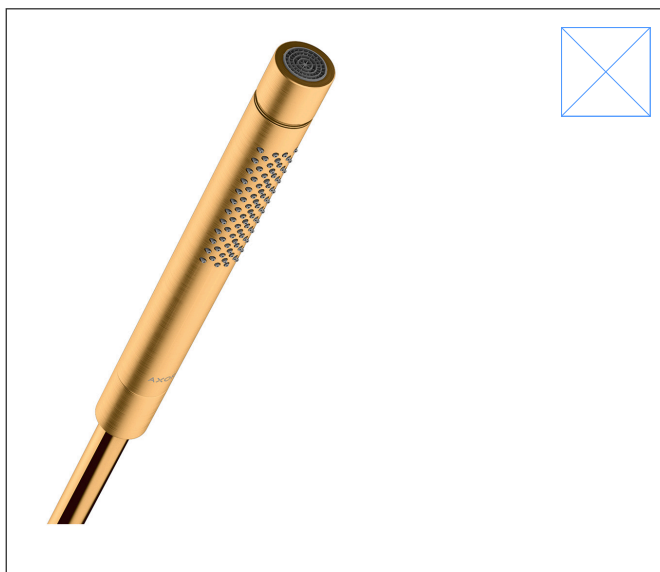

Brand AXOR  
 Art. Name **AXOR Starck** Baton Handshower 2-Jet, 2.5 GPM  
 Art. Nr. 28532251  
 Surface brushed gold optic  
 Pos. 1

## Product Picture

## Features

- Spray modes: Rain, Mono
- 82 no-clog spray channels
- Continuous spray mode adjustment
- Spray face finish: Grey
- Flow: 2.5 GPM (9.5 L/Min)