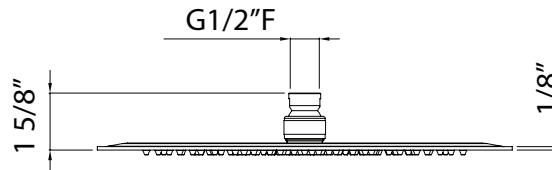

For warranty or additional information, contact:

U.S.A.
houseofrohl.com/support
1-800-777-9762

QUEBEC / MARITIMES / WESTERN CANADA
QUÉBEC / MARITIMES / OUEST CANADIEN
QUEBEC / MARITIMOS / CANADA OCCIDENTAL
houseofrohl.ca/support
1-866-473-8442

ONTARIO
houseofrohl.ca/support
1-800-287-5354