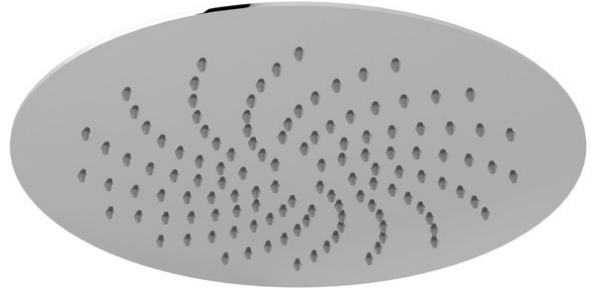

SPECIFICATIONS

DESCRIPTION

- 1 function
- Optional false ceiling installation kit available, order KIT00006NPT

FLOW

- 1.8 GPM/6.7 LPM at 60 PSI (CEC compliant)

STANDARDS

- A112.18.1/ CSA B125.1
- CEC

WARRANTY

12" Rain Showerhead

MODEL: SLM03

UPC®

For warranty or additional information, contact:

U.S.A.
houseofrohl.com/support
 1-800-777-9762

QUEBEC / MARITIMES / WESTERN CANADA
 QUÉBEC / MARITIMES / OUEST CANADIEN
 QUEBEC / MARITIMOS / CANADA OCCIDENTAL
houseofrohl.ca/support
 1-866-473-8442