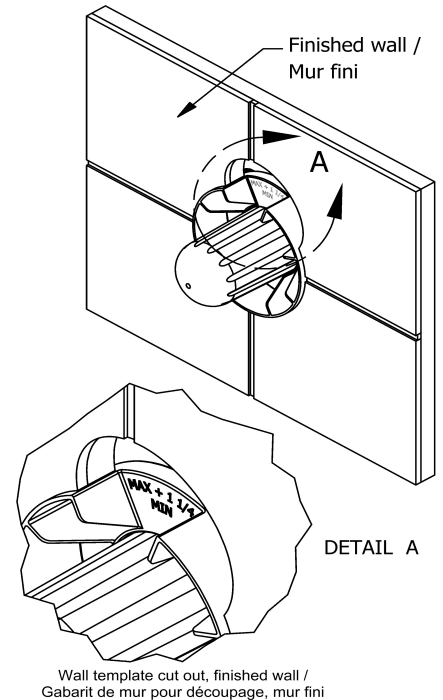

Certifications

- CSA B125.1
- ASME A112.18.1
- ASSE 1016
- CMR248 Approval

UPC®