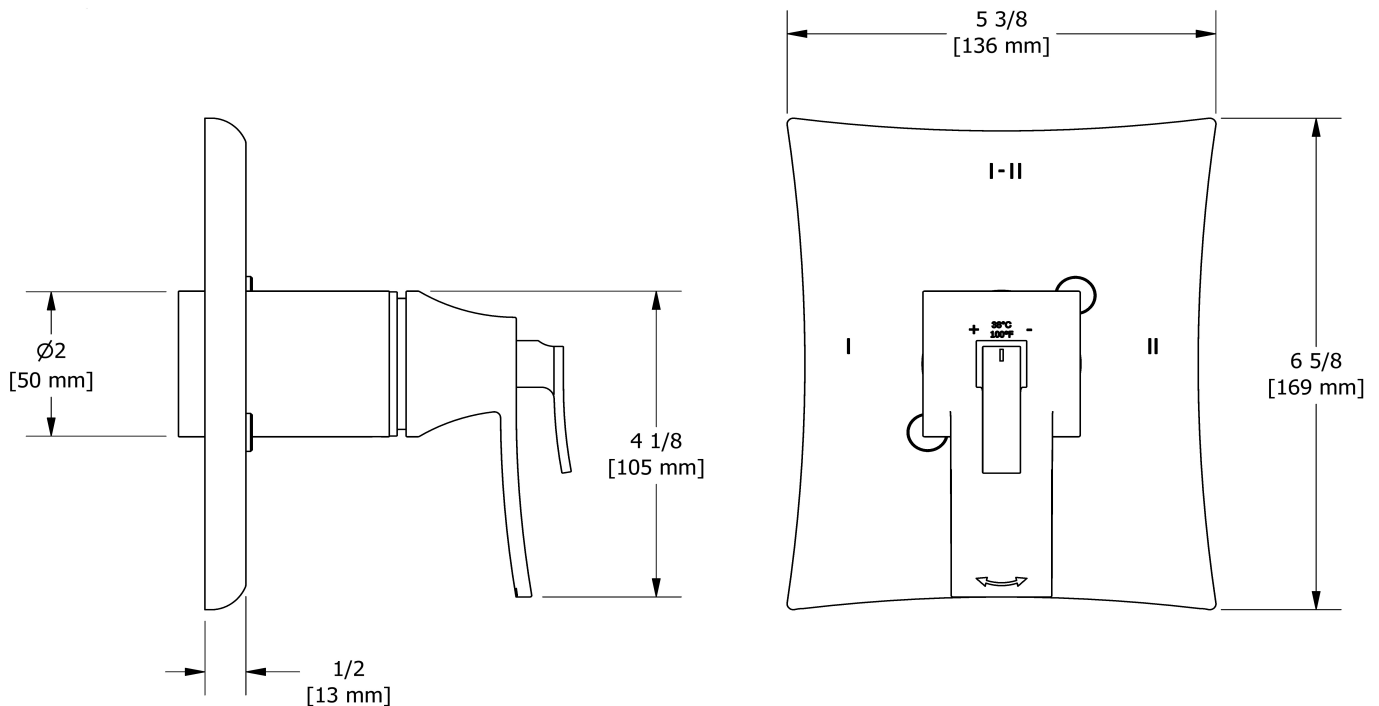

Certifications

- CSA B125.1
- ASME A112.18.1
- ASSE 1016
- CMR248 Approval
- ADA