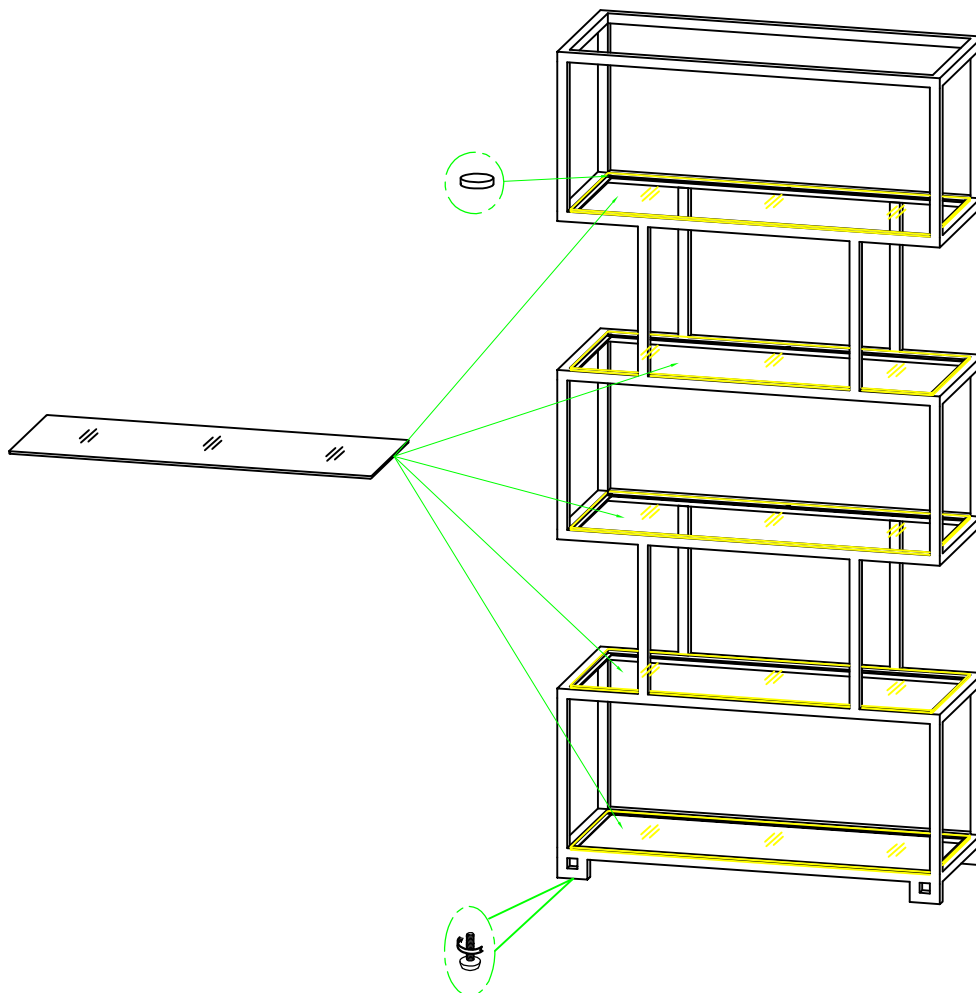

B E R N H A R D T

Assembly Instructions

Etagere (Kaley)

Model # : 309-816

Thank you for purchasing Bernhardt furniture. Please check all packing material to ensure proper assembly.

Please read all instructions carefully before starting the assembly process. Some parts are large and heavy and require AT LEAST TWO PEOPLE to assemble, in order to prevent possible injury and/or damage to the piece.