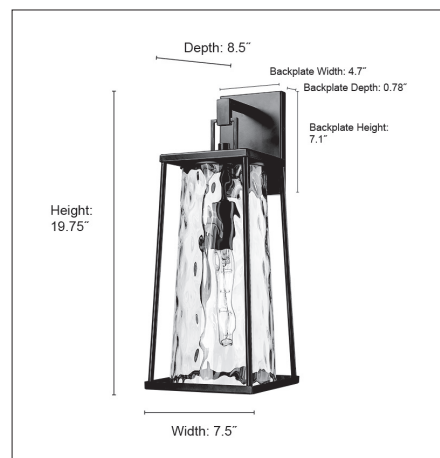

10611

DUTTON ONE LIGHT OUTDOOR WALL SCNCE

FINISH

PBK - Powder Coated Black

DIMENSIONS

Width 7.5"
Height 19.75"
Ext. 8.5"
Backplate Width 4.7"
Backplate Height 7.1"
Backplate Depth 0.78"
Weight 10.36 lbs.

MATERIAL

Steel

GLASS

Glass Clear Water

LAMPING

Bulbs 1-Medium
Bulb Base Medium (E26)
Watts per Bulb 60W
Voltage 120V
Total Wattage 60 W
Bulbs Included No

CERTIFICATION

ETL Listed Wet Location

ITEM NUMBER

SKU's 10611 PBK

10611 PBK

Millennium Lighting
105 Declaration Drive
McDonough, GA 30253
www.millenniumlighting.com