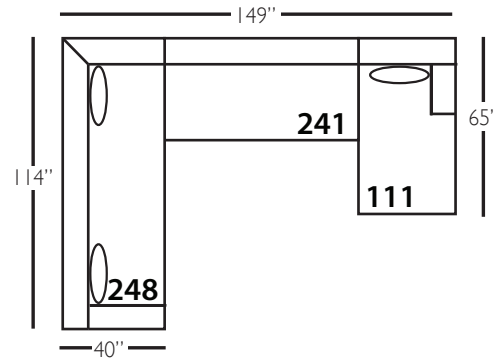

Aberdeen Slip Sectional

P603-SLIP-244 - RSE
P603-SLIP-245 - LSE