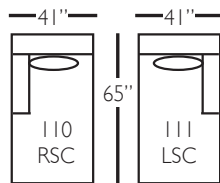

Aberdeen Slip Bench Sectional

Standard Features	P603-SLIP-010 Corner	P603-SLIP-241 Large Armless	P603-SLIP-061 Small Armless	P603-SLIP-110/111 Right/Left Chaise	P603-SLIP-244/245 Right/Left Two Seated End	P603-SLIP-248/249 Right/Left Three Seated End w/ Corner
Loose Pillow Back	✓	✓	✓	✓	✓	✓
One 22" Non-Welted Down-Blend Throw Pillow (TP)	✓	N/A	N/A	✓	✓	✓ (2)
Harmony Cushion	✓	✓	✓	✓	✓	✓
Suspension System	sinuous	sinuous	sinuous	sinuous	sinuous	sinuous
Options - See Price List for Prices						
Extra Throw Pillows (XP)	✓	N/A	N/A	✓	✓	✓
Cloud Cushion	✓	✓	✓	✓	✓	✓

Aberdeen Slip Sectional

P603-SLIP-041 - LAL

P603-SLIP-118 - RSE
P603-SLIP-119 - LSE

P603-SLIP-114 - RSE
P603-SLIP-115 - LSE

P603-SLIP-241 - LAL

P603-SLIP-248 - RSE
P603-SLIP-249 - LSE

P603-SLIP-244 - RSE
P603-SLIP-245 - LSE