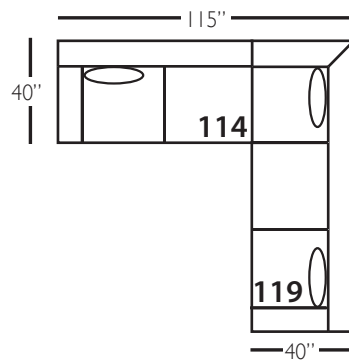

Aberdeen Slip Sectional

P603-SLIP-244 - RSE
P603-SLIP-245 - LSE