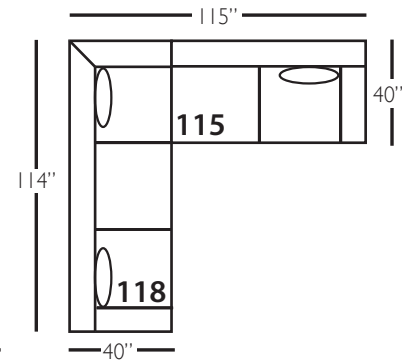

Aberdeen Slip Sectional

P603-SLIP-244 - RSE
P603-SLIP-245 - LSE