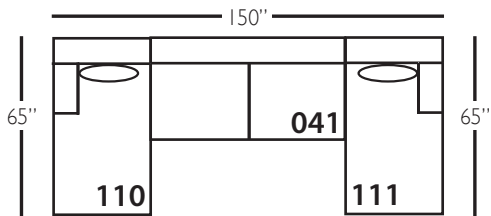

Aberdeen Slip Sectional