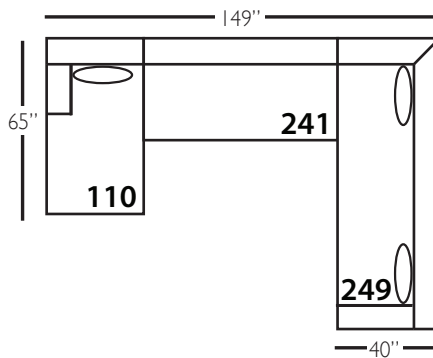

Aberdeen Slip Sectional

P603-SLIP-244 - RSE
P603-SLIP-245 - LSE