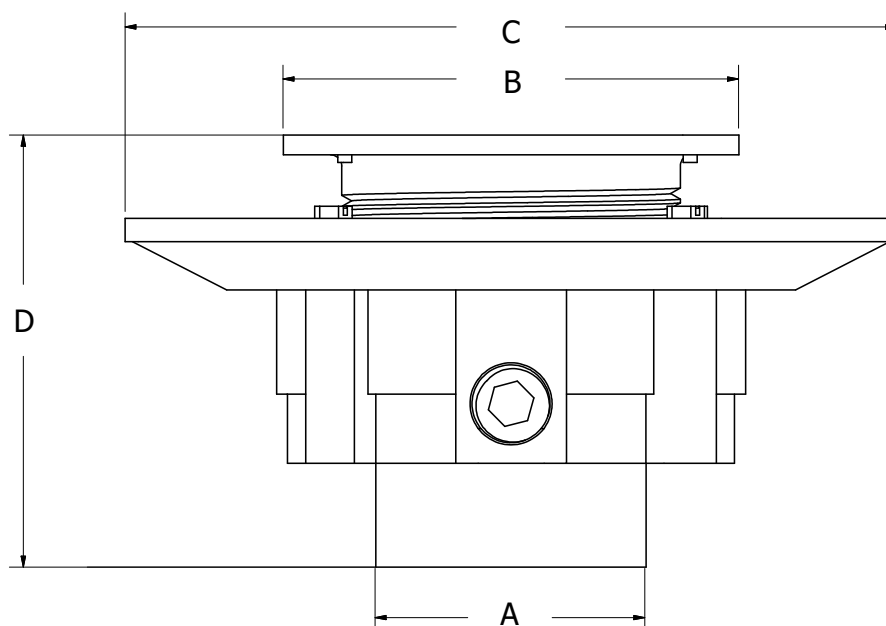

2" X 3" HEAVY DUTY PVC SHOWER DRAIN WITH 3-1/2" PVC SPUD AND 5" ROUND STRAINER

- Fits over 2" or inside 3" Schedule 40 DWV pipe
- Comes with round screw-in strainer
- Durable gray PVC spud to camouflage dirt and soap scum
- Reversible clamping ring for additional 1" height adjustment
- 8-1/2" pan primer tapped with 1/2" plug
- Extra weep holes

Part No.	Strainer Finish	A	B	C	D
D4912BN	Brushed Nickel	3.310" OD, 2.375" ID	5.19"	8.56"	4.12" - 5.31"
D4912RB	Oil Rubbed Bronze	3.310" OD, 2.375" ID	5.19"	8.56"	4.12" - 5.31"
D4912WB	Old World Bronze	3.310" OD, 2.375" ID	5.19"	8.56"	4.12" - 5.31"