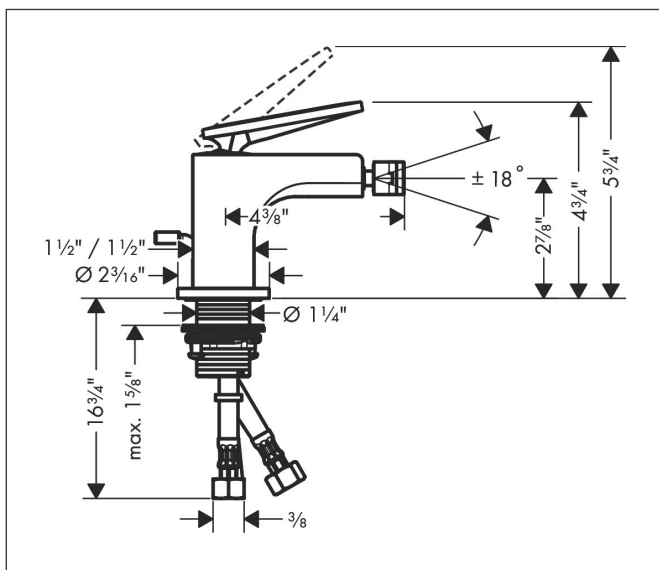

Brand AXOR
 Art. Name **AXOR Citterio** Single-Hole Bidet Faucet - Rhombic Cut
 Art. Nr. 39201251
 Surface brushed gold optic
 Pos. 1

Product Picture

Features

- Consists of: Single-lever bidet faucet, Pop-up assembly
- Spout height: 73 mm
- Pivoting aerator
- Spray modes: Aerated spray
- Ceramic cartridge
- Includes pop-up drain

Drawing

Technology