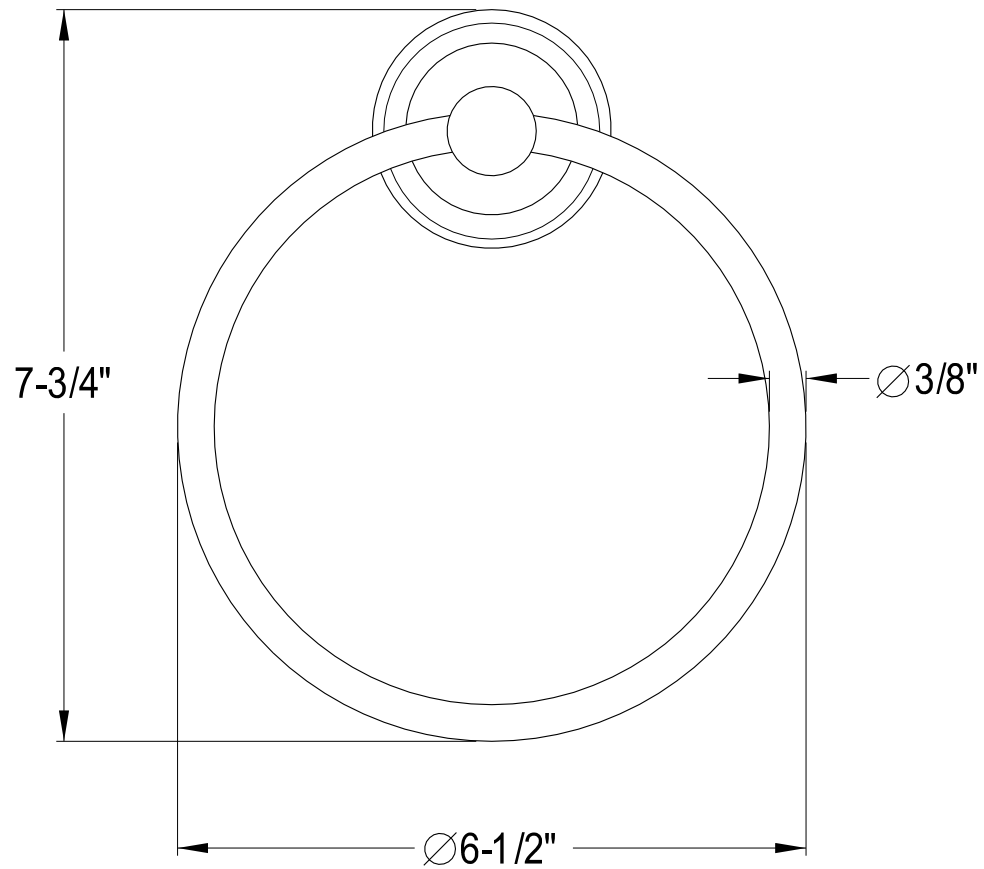

BA1753C,PB,AB,ORB,PN,SN

24" Dual Towel Bar

BA1754C,PB,AB,ORB,PN,SN

Towel Ring

BA1758C,PB,AB,ORB,PN,SN

Toilet Paper Holder