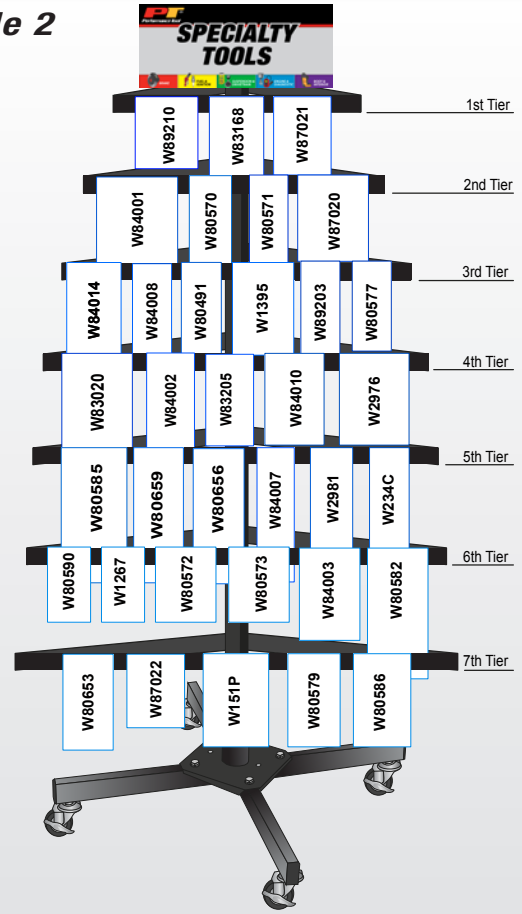

**Side 4**

Item #	Desc	Tier	Loc
W32924	1/2" Dr 19mm/3/4 Thin Wall Skt	1	1
W32925	1/2" Dr 21mm Thin Wall Skt	1	2
W32923	1/2" Dr 17mm Thin Wall Skt	1	3
W32922	1/2" Dr 7/8" Thin Wall Skt	1	4
W32921	1/2" Dr 13/16" Thin Wall Skt	1	5
W2500P	3/8" Dr Impact Driver (4 tips)	2	1
W2500-36MM	36mm Repl Tips for W2500P	2	2
W2503	1/4" Impact Driver & Extractor	2	3
W2503-50MM	50mm Repl Tips for W2503	2	4
M200DB	1/2" Dr Click Torque Wrench	3	1
M202-P	3/8" Dr Click Torque Wrench	3	2
M195	1/4" Dr 0-80 inlb Deflection	3	3
W80152	Digital Caliper 0-6" (150mm)	3	4
W87031	Vacuum Pump Kit	3	5
M205	Torque Angle Gauge	4	1
W86551	Steering Wheel Plate Puller	4	2
W80649	Steering Wheel Lockplate Tools	4	3
W84603	GM Door Spring Tool	4	4
W153	30mm FWD Axle Nut Skt Chr-Moly	4	5
W155	32mm FWD Axle Nut Skt Chr-Moly	4	6
W80553	33mm FWD Axle Nut Skt Chr-Moly	4	7

Item #	Desc	Tier	Loc
W156	34mm FWD Axle Nut Skt Chr-Moly	4	8
W80549	35mm FWD Axle Nut Skt Chr-Moly	4	9
W154	36mm FWD Axle Nut Skt Chr-Moly	4	10
W1269	1/2 Ton 4WD Locknut Tool Chr-V	5	1
W1271	4 Lug 1/2 Ton 4WD Locknut Tool	5	2
W1273	4wd 2-1/2" Locknut Socket	5	3
W1270	Ford/GM 4WD Locknut Tool Chr-V	5	4
W83006	9 Lug GM Axle Nut Socket	5	5
W83178	30mm 12pt Axle Nut Socket	5	6
W83177	32mm 12pt Axle Nut Socket	5	7
W83179	34mm 12pt Axle Nut Socket	5	8
W83180	36mm 12pt Axle Nut Socket	5	9
W158	39mm 12pt Toyota Axle Nut Socket	5	10
W80550	38mm FWD Axle Nut Skt Chr-Moly	5	11
W83244	1/2 DR Lock Nut Skt 2-1/2"	6	1
W83241	1/2 DR lock Nut Socket 2-3/8"	6	2
W83246	1/2 DR Lock Nut Skt 2-3/4"	6	3
W83008	4 Lug Spindle Nut Wrench	6	4
W83005	8 Lug Toyota Axle Nut Socket	6	5
M980	Emergency Lug Nut Removal Set	6	6
W80651	Steering Wheel Remover Set	6	7

**Side 1**

**Side 2**

**Side 3**

**Side 4**