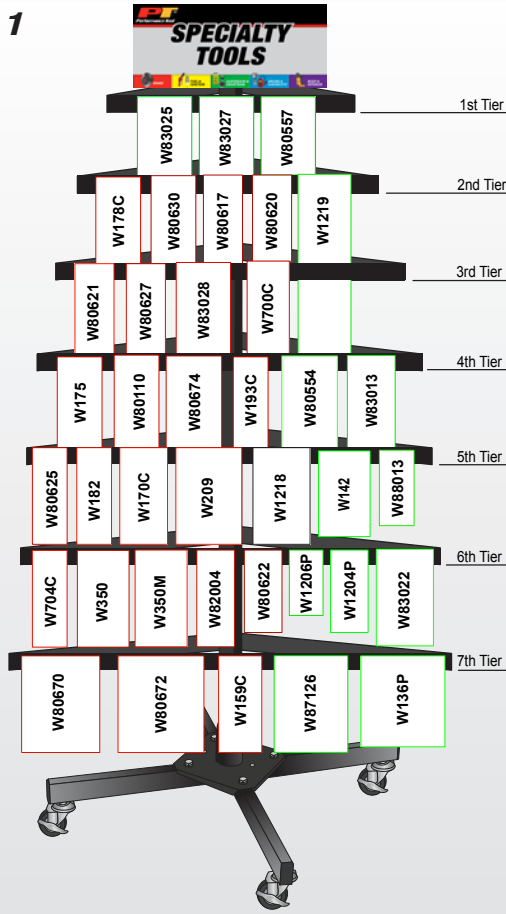

**Side 3**

Item #	Desc	Tier	Loc
W83164	Spark Plug Rethread Kit 14mm	1	1
W80539	14/18mm Spark Plug Hole Chaser	1	2
W83193	Limited Access Spark Plug Chase	1	3
W1216	Ford Ignition Module Tool w/T20	1	4
W125C	Thickness Gauge (32 Blades)	2	1
W131C	Thickness Gauge (15 Blades)	2	2
W80525	17 Blade Mini Feeler Gauge	2	3
W80529	Combination TuneUp Feeler Gauge	2	4
W130C	Tappet Gauge (12 Blades)	2	5
W123C	Ignition Point File	2	6
W86550	9pc Disconnect Set	2	7
W80535	Spark Plug Gap Gauge	3	1
W163C	Wide Gap Spark Plug & Gap Tool	3	2
W162C	Spark Plug Gauge & Gap Tool	3	3
W83113	Scis. Type Ford Fuel & A/C Line	3	4
W83114	Scissor Fuel Line Disconnect	3	5
W83148	6 Pc A/C & Fuel Line Quick	3	6
W80532	Insulated Boot Puller	4	1
W1189C	SAE Offset Dist Clamp Wrench	4	2
W83115	Fuel Line Clip Removal Pliers	4	3

Item #	Desc	Tier	Loc
W83149	A/C & Fuel Line Disconnect Set	4	4
W80668	Fuel Tank Lock Ring Tool	4	5
W86554	Inline Ignition Spark Tester	5	1
W80533	3/8" Dr. 5/8" Ext Spk Plg Skt	5	2
W30681	10pc SAE Ignition Wrench Set	5	3
W30682	10pc MET Ignition Wrench Set	5	4
W1147C	Car Door Lockout Tool	5	5
W86556	Clip Removal Pliers	5	6
W84604	Universal Lift Support Clamp	5	7
W80652	Steering Pivot Pin Remover	5	8
W80683	24mm Low Profile Oil / Fuel	6	1
W80684	27mm Low Profile Oil/ Fuel	6	2
W80678	GM 2.2L Filter Wrench	6	3
W80677	Oil/Fuel Filter Socket	6	4
W86555	Wiper Arm Removal Tool	6	5
W83201	10 in 1 Trim Tool	6	6
W86561	Push Pin Pliers	6	7
W80595	Fuel Injection Pressure Tester	7	1
W54312	Self-Adjust Oil Filter Pliers	7	2
W80647	6pc Multi Wedge Tool Set	7	3
W80648	Composite Trim Removal Tool Set	7	4

**Side 1**

**Side 2**

**Side 3**

**Side 4**