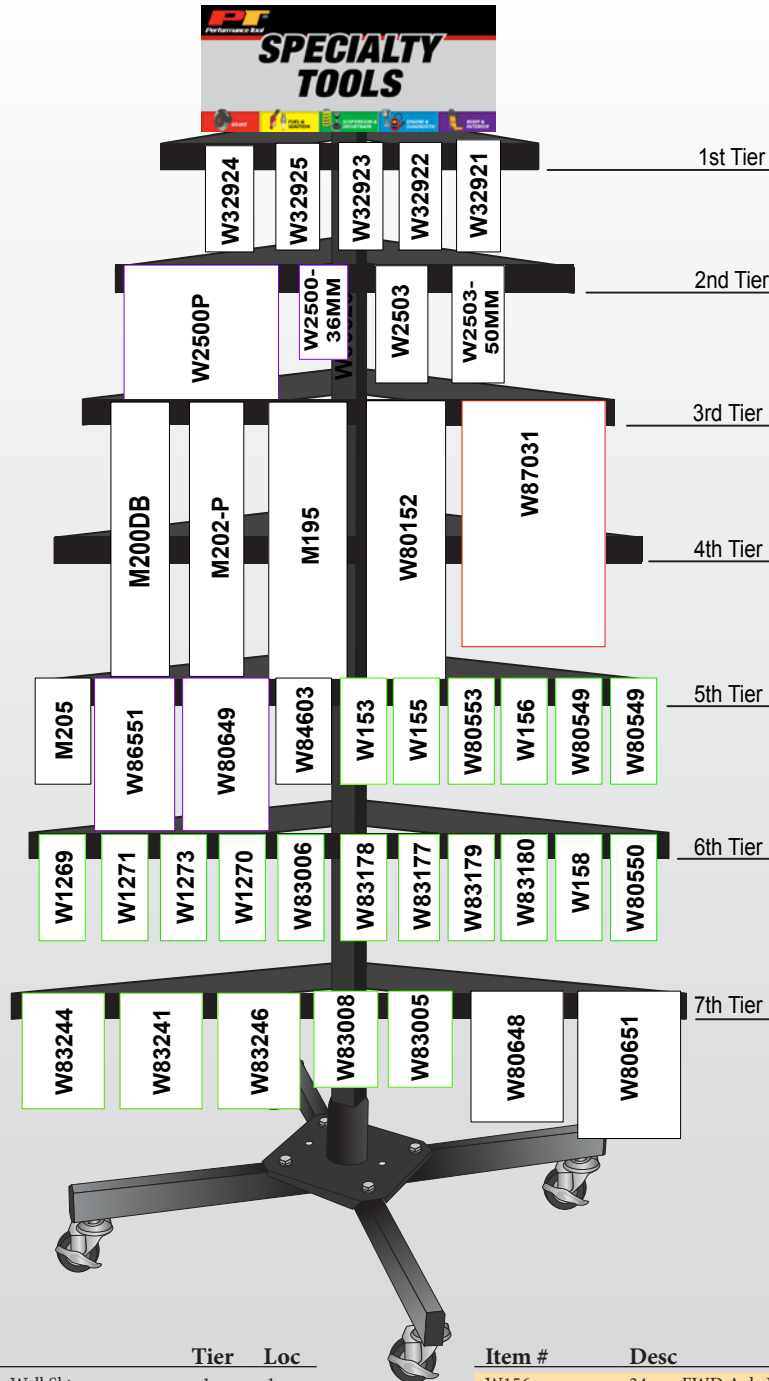

Side 4

Item #	Desc	Tier	Loc
W32924	1/2" Dr 19mm/3/4 Thin Wall Skt	1	1
W32925	1/2" Dr 21mm Thin Wall Skt	1	2
W32923	1/2" Dr 17mm Thin Wall Skt	1	3
W32922	1/2" Dr 7/8" Thin Wall Skt	1	4
W32921	1/2" Dr 13/16" Thin Wall Skt	1	5
W2500P	3/8" Dr Impact Driver (4 tips)	2	1
W2500-36MM	36mm Repl Tips for W2500P	2	2
W2503	1/4" Impact Driver & Extractor	2	3
W2503-50MM	50mm Repl Tips for W2503	2	4
M200DB	1/2" Dr Click Torque Wrench	3	1
M202-P	3/8" Dr Click Torque Wrench	3	2
M195	1/4" Dr 0-80 inlb Deflection	3	3
W80152	Digital Caliper 0-6" (150mm)	3	4
W87031	Vacuum Pump Kit	3	5
M205	Torque Angle Gauge	4	1
W86551	Steering Wheel Plate Puller	4	2
W80649	Steering Wheel Lockplate Tools	4	3
W84603	GM Door Spring Tool	4	4
W153	30mm FWD Axle Nut Skt Chr-Moly	4	5
W155	32mm FWD Axle Nut Skt Chr-Moly	4	6
W80553	33mm FWD Axle Nut Skt Chr-Moly	4	7

Item #	Desc	Tier	Loc
W156	34mm FWD Axle Nut Skt Chr-Moly	4	8
W80549	35mm FWD Axle Nut Skt Chr-Moly	4	9
W154	36mm FWD Axle Nut Skt Chr-Moly	4	10
W1269	1/2 Ton 4WD Locknut Tool Chr-V	5	1
W1271	4 Lug 1/2 Ton 4WD Locknut Tool	5	2
W1273	4wd 2-1/2" Locknut Socket	5	3
W1270	Ford/GM 4WD Locknut Tool Chr-V	5	4
W83006	9 Lug GM Axle Nut Socket	5	5
W83178	30mm 12pt Axle Nut Socket	5	6
W83177	32mm 12pt Axle Nut Socket	5	7
W83179	34mm 12pt Axle Nut Socket	5	8
W83180	36mm 12pt Axle Nut Socket	5	9
W158	39mm 12pt Toyota Axle Nut Socket	5	10
W80550	38mm FWD Axle Nut Skt Chr-Moly	5	11
W83244	1/2 DR Lock Nut Skt 2-1/2"	6	1
W83241	1/2 DR lock Nut Socket 2-3/8"	6	2
W83246	1/2 DR Lock Nut Skt 2-3/4"	6	3
W83008	4 Lug Spindle Nut Wrench	6	4
W83005	8 Lug Toyota Axle Nut Socket	6	5
M980	Emergency Lug Nut Removal Set	6	6
W80651	Steering Wheel Remover Set	6	7