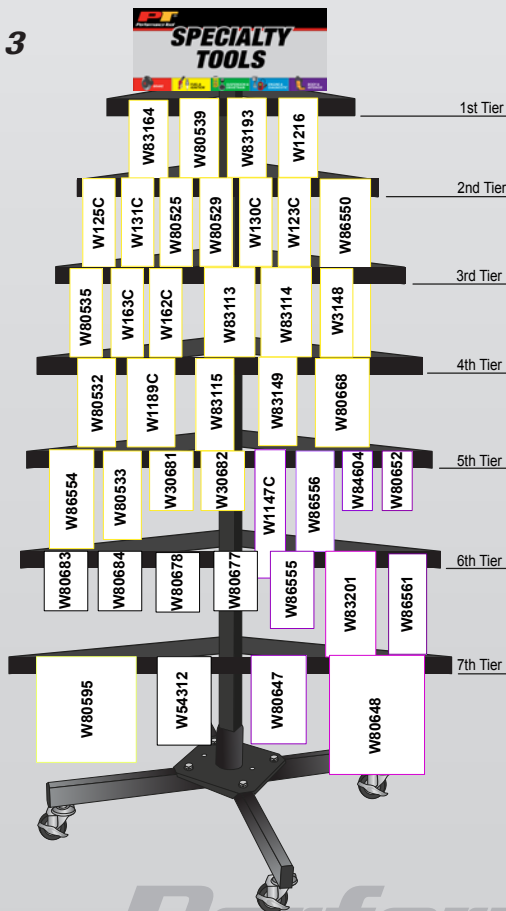

**Side 4**

Item #	Desc	Tier	Loc
W32924	1/2" Dr 19mm/3/4 Thin Wall Skt	1	1
W32925	1/2" Dr 21mm Thin Wall Skt	1	2
W32923	1/2" Dr 17mm Thin Wall Skt	1	3
W32922	1/2" Dr 7/8" Thin Wall Skt	1	4
W32921	1/2" Dr 13/16" Thin Wall Skt	1	5
W2500P	3/8" Dr Impact Driver (4 tips)	2	1
W2500-36MM	36mm Repl Tips for W2500P	2	2
W2503	1/4" Impact Driver & Extractor	2	3
W2503-50MM	50mm Repl Tips for W2503	2	4
M200DB	1/2" Dr Click Torque Wrench	3	1
M202-P	3/8" Dr Click Torque Wrench	3	2
M195	1/4" Dr 0-80 inlb Deflection	3	3
W80152	Digital Caliper 0-6" (150mm)	3	4
W87031	Vacuum Pump Kit	3	5
M205	Torque Angle Gauge	4	1
W86551	Steering Wheel Plate Puller	4	2
W80649	Steering Wheel Lockplate Tools	4	3
W84603	GM Door Spring Tool	4	4
W153	30mm FWD Axle Nut Skt Chr-Moly	4	5
W155	32mm FWD Axle Nut Skt Chr-Moly	4	6
W80553	33mm FWD Axle Nut Skt Chr-Moly	4	7

Item #	Desc	Tier	Loc
W156	34mm FWD Axle Nut Skt Chr-Moly	4	8
W80549	35mm FWD Axle Nut Skt Chr-Moly	4	9
W154	36mm FWD Axle Nut Skt Chr-Moly	4	10
W1269	1/2 Ton 4WD Locknut Tool Chr-V	5	1
W1271	4 Lug 1/2 Ton 4WD Locknut Tool	5	2
W1273	4wd 2-1/2" Locknut Socket	5	3
W1270	Ford/GM 4WD Locknut Tool Chr-V	5	4
W83006	9 Lug GM Axle Nut Socket	5	5
W83178	30mm 12pt Axle Nut Socket	5	6
W83177	32mm 12pt Axle Nut Socket	5	7
W83179	34mm 12pt Axle Nut Socket	5	8
W83180	36mm 12pt Axle Nut Socket	5	9
W158	39mm 12pt Toyota Axle Nut Socket	5	10
W80550	38mm FWD Axle Nut Skt Chr-Moly	5	11
W83244	1/2 DR Lock Nut Skt 2-1/2"	6	1
W83241	1/2 DR lock Nut Socket 2-3/8"	6	2
W83246	1/2 DR Lock Nut Skt 2-3/4"	6	3
W83008	4 Lug Spindle Nut Wrench	6	4
W83005	8 Lug Toyota Axle Nut Socket	6	5
M980	Emergency Lug Nut Removal Set	6	6
W80651	Steering Wheel Remover Set	6	7

**Side 1**

**Side 2**

**Side 3**

**Side 4**