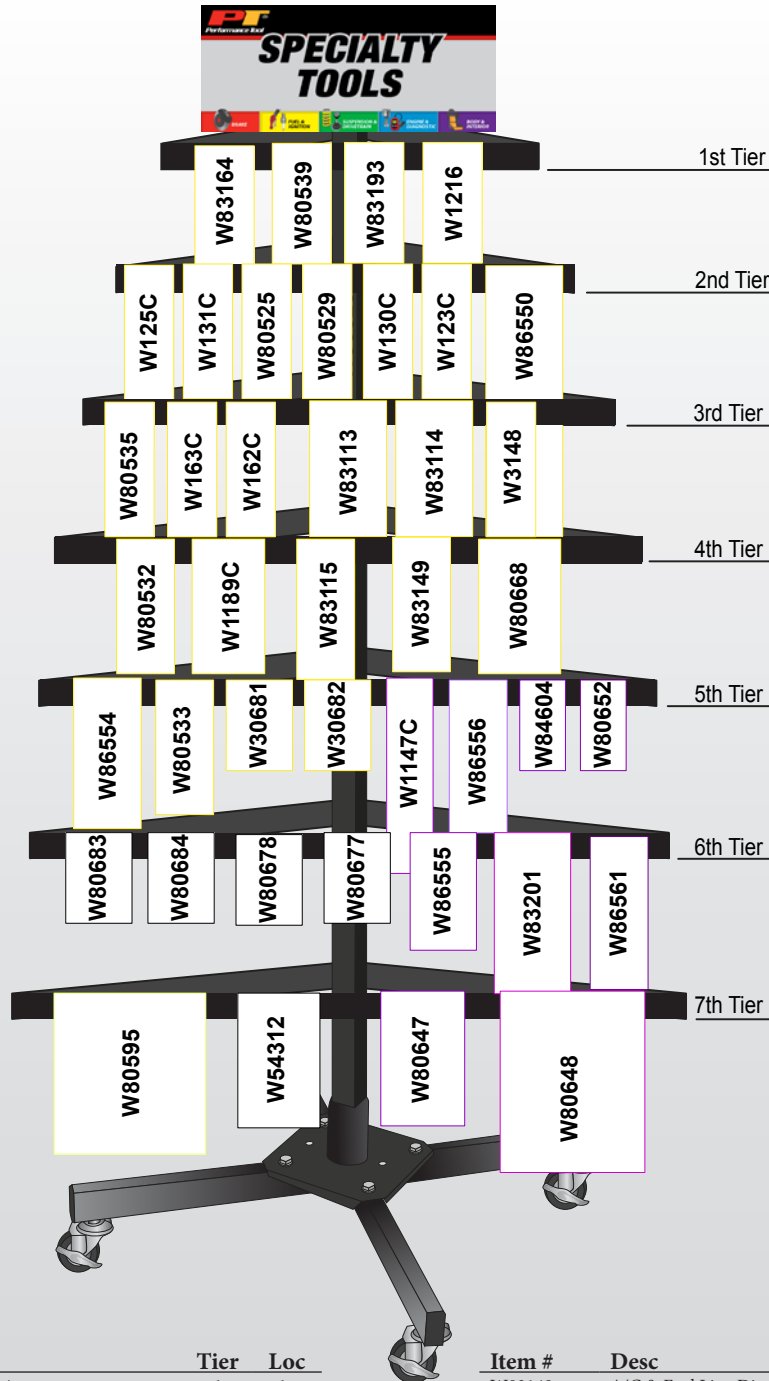

Side 3

Item #	Desc	Tier	Loc
W83164	Spark Plug Rethread Kit 14mm	1	1
W80539	14/18mm Spark Plug Hole Chaser	1	2
W83193	Limited Access Spark Plug Chase	1	3
W1216	Ford Ignition Module Tool w/T20	1	4
W125C	Thickness Gauge (32 Blades)	2	1
W131C	Thickness Gauge (15 Blades)	2	2
W80525	17 Blade Mini Feeler Gauge	2	3
W80529	Combination TuneUp Feeler Gauge	2	4
W130C	Tappet Gauge (12 Blades)	2	5
W123C	Ignition Point File	2	6
W86550	9pc Disconnect Set	2	7
W80535	Spark Plug Gap Gauge	3	1
W163C	Wide Gap Spark Plug & Gap Tool	3	2
W162C	Spark Plug Gauge & Gap Tool	3	3
W83113	Scis. Type Ford Fuel & A/C Line	3	4
W83114	Scissor Fuel Line Disconnect	3	5
W83148	6 Pc A/C & Fuel Line Quick	3	6
W80532	Insulated Boot Puller	4	1
W1189C	SAE Offset Dist Clamp Wrench	4	2
W83115	Fuel Line Clip Removal Pliers	4	3

Item #	Desc	Tier	Loc
W83149	A/C & Fuel Line Disconnect Set	4	4
W80668	Fuel Tank Lock Ring Tool	4	5
W86554	Inline Ignition Spark Tester	5	1
W80533	3/8" Dr. 5/8" Ext Spk Plg Skt	5	2
W30681	10pc SAE Ignition Wrench Set	5	3
W30682	10pc MET Ignition Wrench Set	5	4
W1147C	Car Door Lockout Tool	5	5
W86556	Clip Removal Pliers	5	6
W84604	Universal Lift Support Clamp	5	7
W80652	Steering Pivot Pin Remover	5	8
W80683	24mm Low Profile Oil / Fuel	6	1
W80684	27mm Low Profile Oil/ Fuel	6	2
W80678	GM 2.2L Filter Wrench	6	3
W80677	Oil/Fuel Filter Socket	6	4
W86555	Wiper Arm Removal Tool	6	5
W83201	10 in 1 Trim Tool	6	6
W86561	Push Pin Pliers	6	7
W80595	Fuel Injection Pressure Tester	7	1
W54312	Self-Adjust Oil Filter Pliers	7	2
W80647	6pc Multi Wedge Tool Set	7	3
W80648	Composite Trim Removal Tool Set	7	4