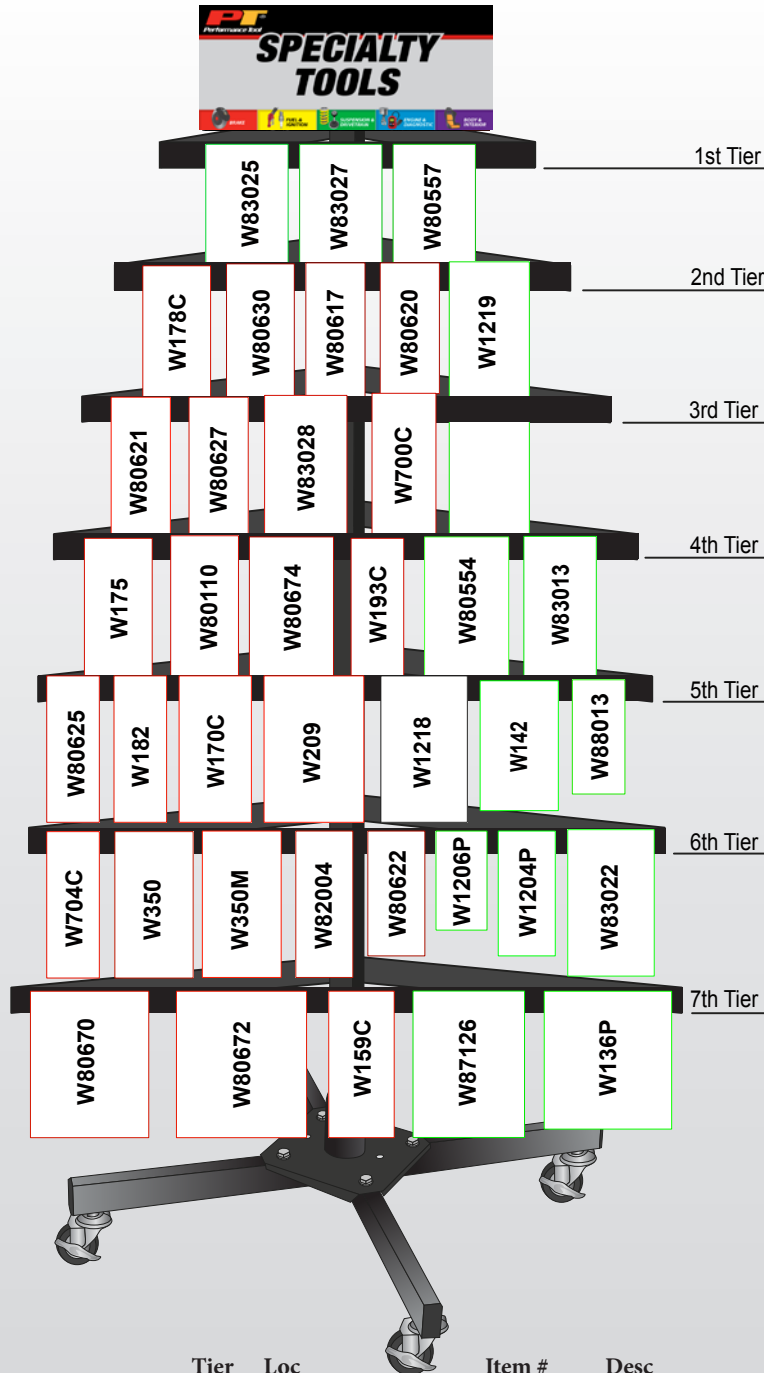

**Side 1**

Item #	Desc	Tier	Loc
W83025	Tie Rod End Puller	1	1
W83027	Inner Tie Rod Tool	1	2
W80557	Tie Rod End/Pitman Arm Puller	1	3
W178C	7" Brake Spoon	2	1
W80630	Universal Offset Brake Spoon	2	2
W80617	5/16" 3/8" Offset Brk Bldr Wr.	2	3
W80620	8 x 10mm Offset Brake Bldr Wr.	2	4
W1219	Seal Puller	2	5
W80621	3/8" Dr Disc Brake Piston Tool	3	1
W80627	2 Pin Caliper Tool	3	2
W80628	Brake Rotor and Tread Depth	3	3
W700C	Mini Tubing Cutter	3	4
W175	Brake Spring Pliers	4	1
W80110	Ratcheting Brake Pad Spreader	4	2
W80674	Professional Tubing Bender	4	3
W193C	Pro Brake Cylinder Hone	4	4
W80554	Coil Spring Compressor	4	5
W83017	Wheel Stud Pilot Pin Set	4	6
W80625	Brake Bleeder Kit	5	1
W182	Universal Brake Fluid Tester	5	2

Item #	Desc	Tier	Loc
W170C	Brake Bleeder Hose	5	3
W209	Disc Brake Pad Spreader	5	4
W1218	Bearing Packer	5	5
W142	Pitman Arm Puller	5	6
W88013	Reversible Snap Ring Pliers	5	7
W704C	Tubing Bender	6	1
W350	3 Pc SAE Flare Nut Wrench Set	6	2
W350M	3 Pc MM Flare Nut Wrench Set	6	3
W82004	Brake Spring Tool	6	4
W80622	Brake Spring Washer Tool	6	5
W1206P	Ball Joint Tool	6	6
W1204P	Tie Rod Tool	6	7
W83022	Ball Joint Separator	6	8
W80670	Double Flare Tool	7	1
W80672	ISO (Bubble) Flaring Tool Set	7	2
W158C	Brake Spring Compressor	7	3
W87126	2/3 Jaw Gear Puller	7	4
W136P	4" 3 Jaw Gear Puller	7	5

**Side 1**

**Side 2**

**Side 3**

**Side 4**