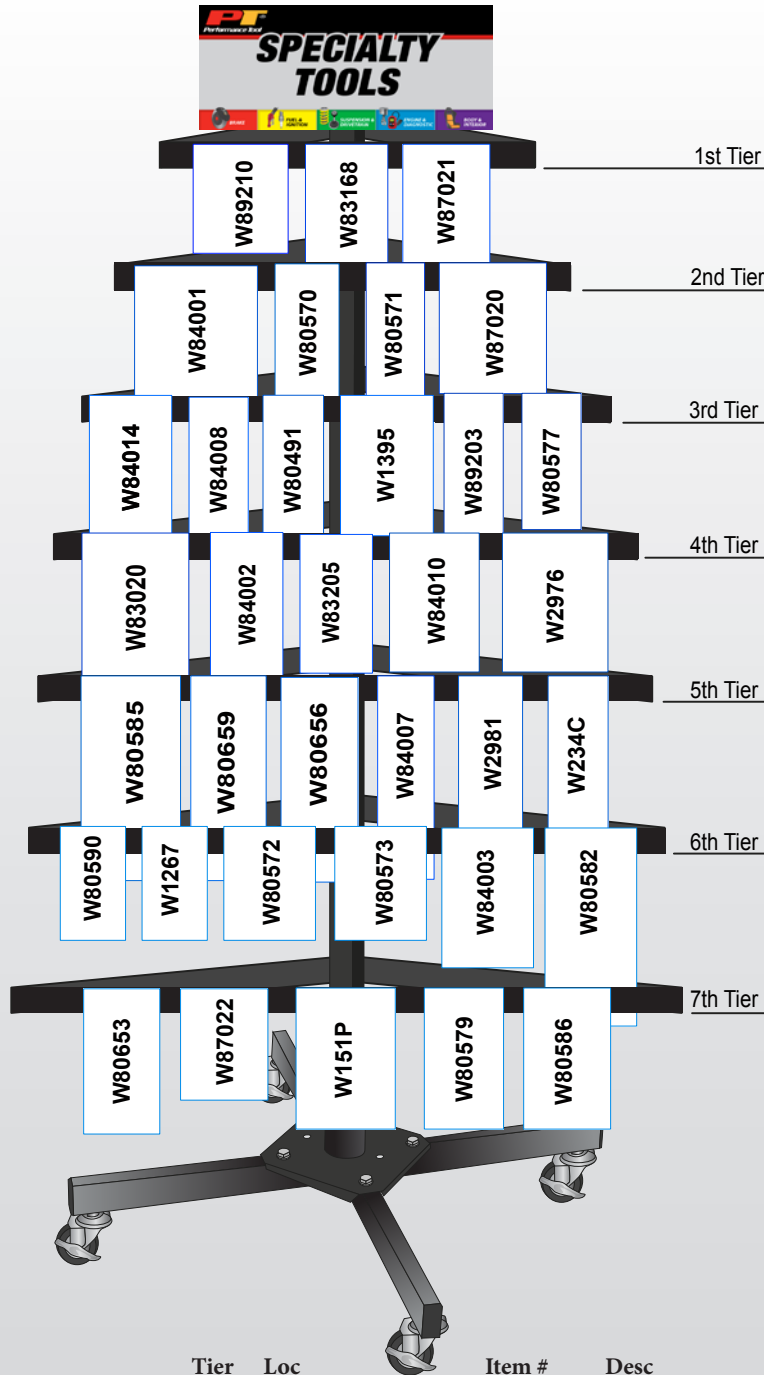

Side 2

Item #	Desc	Tier	Loc
W89210	Water Pump Holding Tool	1	1
W83168	Acura Crank Pulley Tool	1	2
W87021	Pwr Steering Pump Pulley Inst	1	3
W84001	Overhead Valve Spring Compress	2	1
W80570	Small Valve Lapper 5/8" & 13/16	2	2
W80571	Valve Lapper 1-1/8" & 1-3/8"	2	3
W87020	Pwr Steering Pump/Alt Puller	2	4
W84014	Stretch Belt Installation Tool	3	1
W84008	Compact Oxygen Sensor Socket	3	2
W80491	Off Set O2 Sensor Wrench	3	3
W1395	4 Pc 12 Point Metric Bit Set	3	4
W89203	Computer Memory Keeper	3	5
W80577	Compression Tester Spark Plug	3	6
W83020	7 Pc Bearing Race & Seal Dr Set	4	1
W84002	Valve Spring Compressor	4	2
W83205	3pc Line Clamp Set	4	3
W84010	Serpentine Belt Tool	4	4
W2976	OBDII Multilingual Scan Tool	4	5

Item #	Desc	Tier	Loc
W80585	Ford Fan Clutch Wrench Set	5	1
W80659	Universal Hose Clamp Pliers	5	2
W80656	Flexible Hose Clamp Plier	5	3
W84007	Flex Head Oxygen Sensor Wrench	5	4
W2981	12v Heavy-Duty Circuit Tester	5	5
W234C	Carbon & Gasket Scraper	5	6
W80590	1" & 1-1/16" Oil Pres Switch SKT	6	1
W1267	Oxygen Sensor Socket Chr-V	6	2
W80572	Piston Ring Comp 2-1/8" to 5"	6	3
W80573	Piston Ring Comp 3-1/2" to 7"	6	4
W84003	Flexible Air Valve Holder	6	5
W80582	Automotive Stethoscope	6	6
W80653	Pulley Puller	7	1
W87022	GM Pwr Steering Pump Pulley	7	2
W151P	Harmonic Balancer Puller Set	7	3
W80579	Flex Drive Compression Tester	7	4
W80586	Heavy Duty Remote Starter	7	5