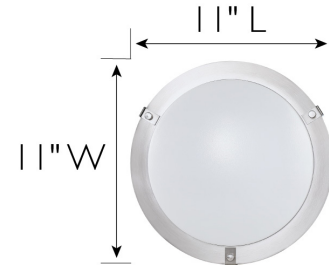

Ripon Integrated LED Color Temperature
Selectable Ceiling Light, 2-Pack
Satin Nickel

SPECIFICATIONS

MOUNTING:	Flush Mount	LED BRIGHTNESS (LUMENS):	1000
SLOPED CEILING ADAPTABLE:	No	LED COLOR CORRELATED TEMPERATURE (CCT):	2700K/3000K/3500K/4000K/5000K
LAMP TYPE:	Integrated CCT LED	LED COLOR RENDERING INDEX (CRI):	80
BULB INCLUDED:	Yes	LED EFFICACY:	58.5
WATTS PER BULB:	17W	LED AVERAGE RATED LIFE:	50,000 Hours
TOTAL WATTAGE:	17W	ENERGY EFFICIENT:	Yes
DIMMABLE:	Yes	LIGHTING AMPS:	0.1417
MATERIAL CONSTRUCTION:	Steel	VOLTAGE:	120V
ASSEMBLED DIMENSIONS:	3.23" H x 11" L x 11" D		
WEIGHT:	1.5 lbs.		
CANOPY/PLATE DIMENSIONS:	0.39" H x 11" L x 11" W		
GLASS/SHADE DIMENSIONS:	2" H x 9.25" L x 9.25" D		
GLASS/SHADE MATERIAL:	Acrylic		
GLASS/SHADE TYPE:	White		
GLASS/SHADE COLOR:	White		