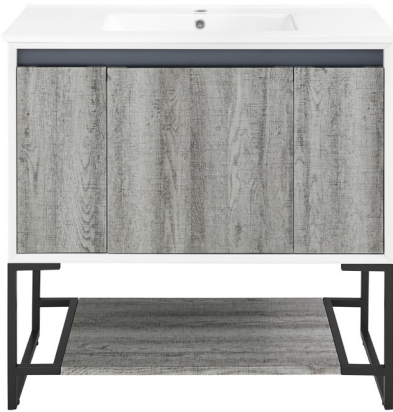

## Freestanding Vanity

SM-BV143

Swiss Madison®  
well made forever

### Features:

- Sleek, freestanding design
- Glazed ceramic, single sink
- Stainless steel metal legs
- Chrome-finish overflow
- Two doors with soft-closing hinges
- Outer drawer with hidden handle and inner drawer for extra organization
- Open bottom shelf for easy storage access
- Standard 1 3/8" faucet hole
- Standard 1 3/4" drain hole

### Specifications:

- N.W: 124.56 lb.
- D: 18 5/16" x W: 36 1/8" x H: 35 3/8"
- Inner Sink: D: 10 7/16" x W: 18 5/16" x H: 5 1/2"
- Basin Depth: 5 1/2"