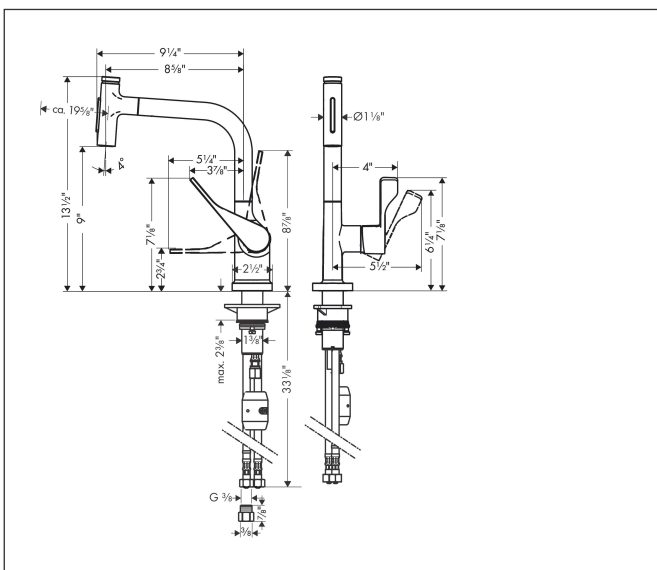

Brand AXOR
 Art. Name **AXOR Citterio** Kitchen Faucet Select 2-Spray Pull-Out, 1.75 GPM
 Art. Nr. 39863831
 Surface polished nickel
 Pos. 1

Product Picture

Features

- Projection: 234 mm
- Swivel range 110° / 150°
- Laminar spray, Needle spray
- Toggle spray diverter
- Select button Provides convenient start/stop of the water flow at the sprayhead
- MagFit magnetic sprayhead docking
- Deck mounted
- Flow: 1.75 GPM (6.6 L/Min)
- Ceramic cartridge
- 3/8" hoses
- Integrated double backflow prevention
- Extension length Up to 30" (50cm)

Drawing

Technology

Spray Types