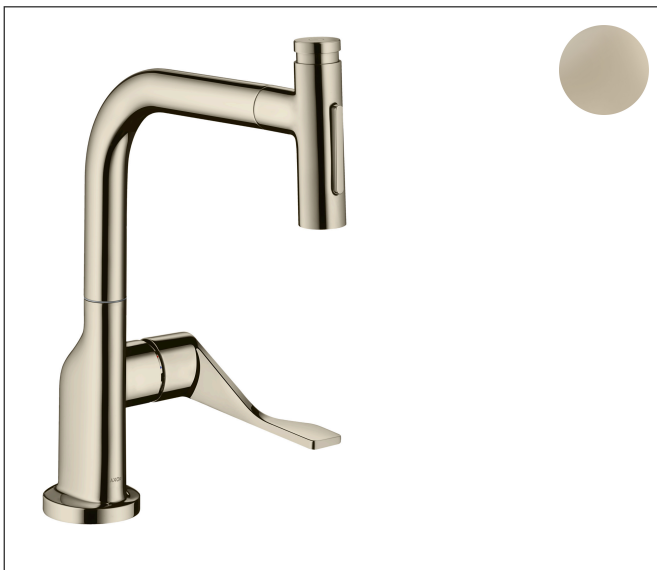

Brand AXOR
 Art. Name **AXOR Citterio** Kitchen Faucet Select 2-Spray Pull-Out, 1.75 GPM
 Art. Nr. 39863831
 Surface polished nickel
 Pos. 1

Product Picture

Features

- Projection: 234 mm
- Swivel range 110° / 150°
- Laminar spray, Needle spray
- Toggle spray diverter
- Select button Provides convenient start/stop of the water flow at the sprayhead
- MagFit magnetic sprayhead docking
- Deck mounted
- Flow: 1.75 GPM (6.6 L/Min)
- Ceramic cartridge
- 3/8" hoses
- Integrated double backflow prevention
- Extension length Up to 30" (50cm)

Drawing

Technology

Spray Types