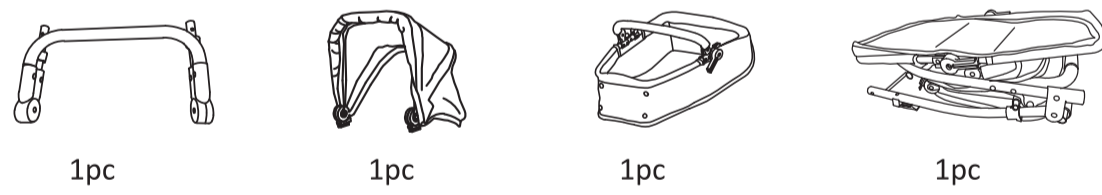

2-in-1 Baby Doll Stroller

OL-00009
OL-00010
Assembly Instruction

USA ☎ 1-800-935-3959
Mon - Fri 9:00am - 4:30pm EST
✉ support@teamson.com

EU ☎ +44 (0) 1952-916050
Mon - Thu 9:00am - 5:00pm GMT
Friday 9:00am - 4:00pm GMT
✉ support@teamson.co.uk

WARNING
CHOKING HAZARD-small parts
Not for children under 3yrs
The toy is to be assembled by an adult.

www.teamson.com

Hardware Parts

Product Parts

**PLEASE DO NOT RETURN
THIS PRODUCT TO THE STORE**

Thank you for choosing Olivia's Little World. If you need help with assembly or if you are missing instructions sheets or parts, we are here to help!