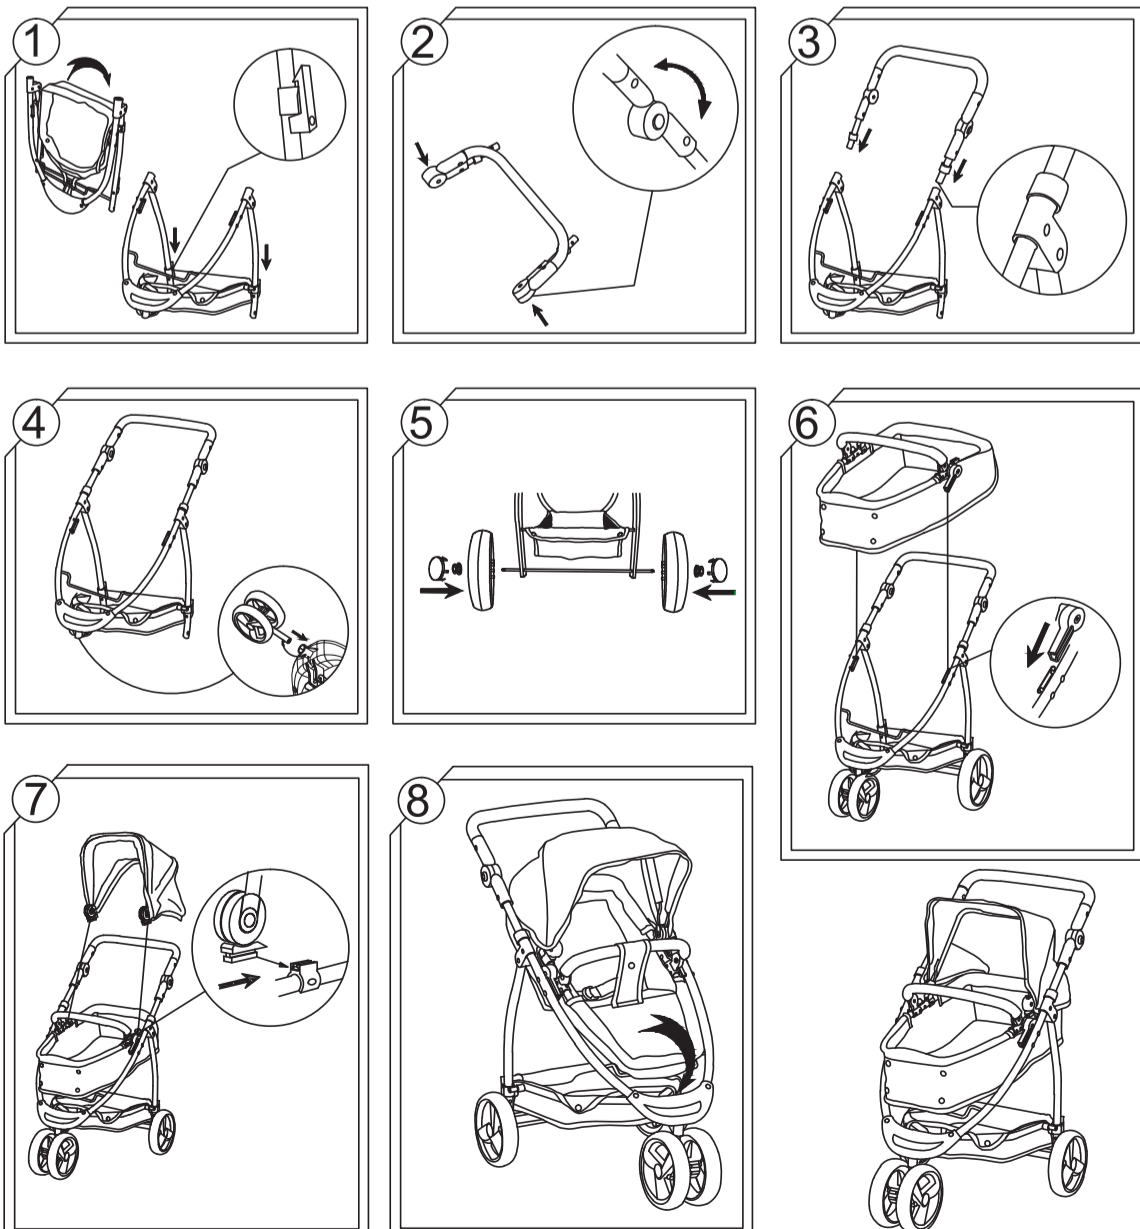

2-in-1 Baby Doll Stroller

OL-00009
OL-00010
Assembly Instruction

USA ☎ 1-800-935-3959
Mon - Fri 9:00am - 4:30pm EST
✉ support@teamson.com

EU ☎ +44 (0) 1952-916050
Mon - Thu 9:00am - 5:00pm GMT
Friday 9:00am - 4:00pm GMT
✉ support@teamson.co.uk

WARNING
CHOKING HAZARD-small parts
Not for children under 3yrs
The toy is to be assembled by an adult.

www.teamson.com

Hardware Parts

Product Parts

**PLEASE DO NOT RETURN
THIS PRODUCT TO THE STORE**

Thank you for choosing Olivia's Little World. If you need help with assembly or if you are missing instructions sheets or parts, we are here to help!