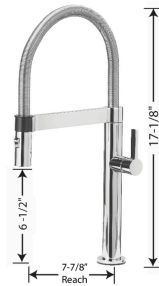

BLANCOCULINA MINI (2.2 GPM) Metal Finish

Warranty

BLANCO offers a limited lifetime warranty on all sinks and faucets, as well as a one-year warranty on all custom accessories.

Code/Standards Compliance

BLANCO sinks and faucets are third-party tested and certified to standards and listed by applicable certification bodies. For more information on individual product listings, contact our office or listing organization.

View our how-to videos to learn more about installing and caring for BLANCO products:
<https://www.blanco.com/us-en/service/how-to-videos/how-to-videos-for-sinks/>

Questions? Contact us today

BLANCO America, Inc.
110 Mount Holly By-Pass
Lumberton, NJ 08048

Phone & Fax
Phone: 888-668-6201
Fax: 609-668-6211

While BLANCO endeavors to provide accurate information, all dimensions are nominal, cannot be guaranteed, and are subject to change or cancellation. BLANCO assumes no responsibility for use of superseded or voided specifications.