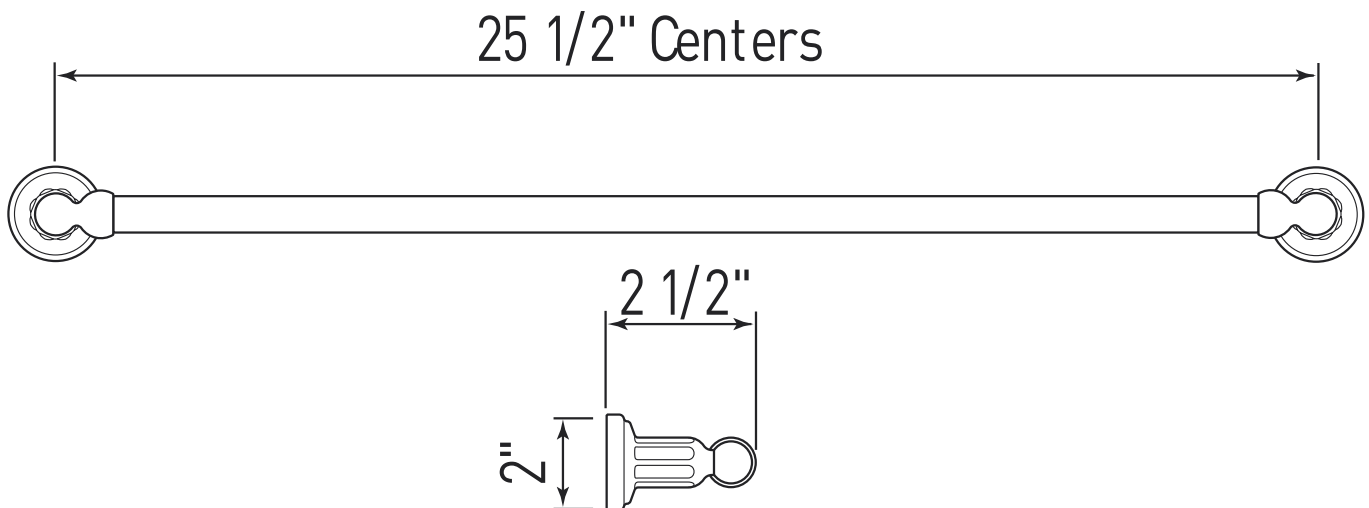

Edwardian™
26" Towel Bar

MODEL: U.6941

For warranty or additional information, contact:

U.S.A.
houseofrohl.com/support
1-800-777-9762

QUEBEC / MARITIMES / WESTERN CANADA
QUÉBEC / MARITIMES / OUEST CANADIEN
QUEBEC / MARITIMOS / CANADA OCCIDENTAL
houseofrohl.ca/support
1-866-473-8442