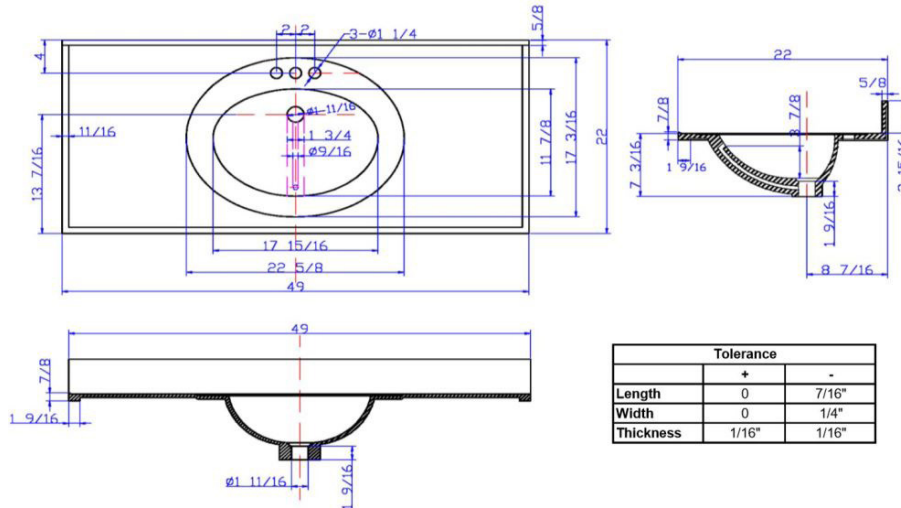

Cultured Marble Vanity Top 49x22
Solid White

SPECIFICATIONS

- MATERIAL: Cultured Marble
- TOOLS NEEDED FOR INSTALLATION: 100% silicone
- ASSEMBLED DIMENSIONS: 11.09" H x 49" L x 22" D
- ASSEMBLED WEIGHT: 65.7 lbs.
- FAUCET TYPE: Lav Centerset
- NUMBER OF MOUNTING HOLES: 3
- BOWL MATERIAL: Cultured Marble
- BACK SPLASH INCLUDED: Yes
- COLOR: Solid White
- NUMBER OF BOWLS: 1
- BOWL DIMENSIONS: 5.63" H x 11.63" W x 16.85" D
- BOWL SHAPE: Oval
- SINK THICKNESS: 0.98"
- MOUNTING TYPE: Integrated
- OVERFLOW HOLE: Yes