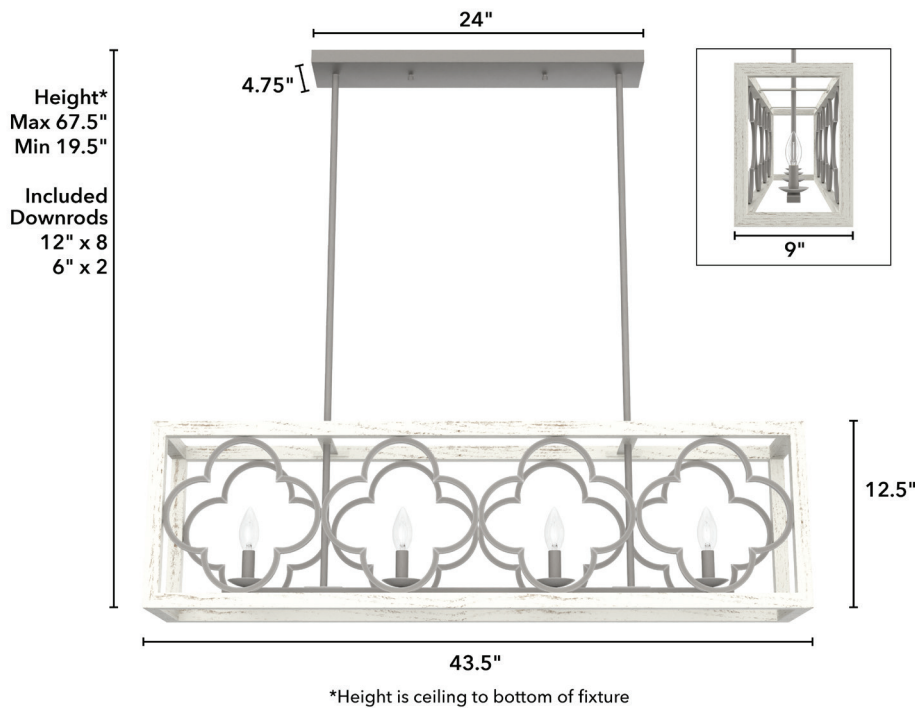

NOTES:

Gablecrest 4 Light Linear Chandelier

Available Finishes:

Housing Finish	Glass Finish	Item#
Painted Concrete	None	19098
French Oak	None	19099

Product Specifications:

Location Usage: Rated for indoor spaces only

Fixture Height: 12.5"

Fixture Width: 9"

Overall Max Height: 67.5"

Overall Min Height: 19.5"

Downrods/Chain length Included: 6" & 12"

Wire Length: 120"

Number of bulbs (not included): 4

Max Wattage per bulb: Maximum wattage 60 per light bulb or equivalent LED bulb

Pictured Bulbs: B10 candle