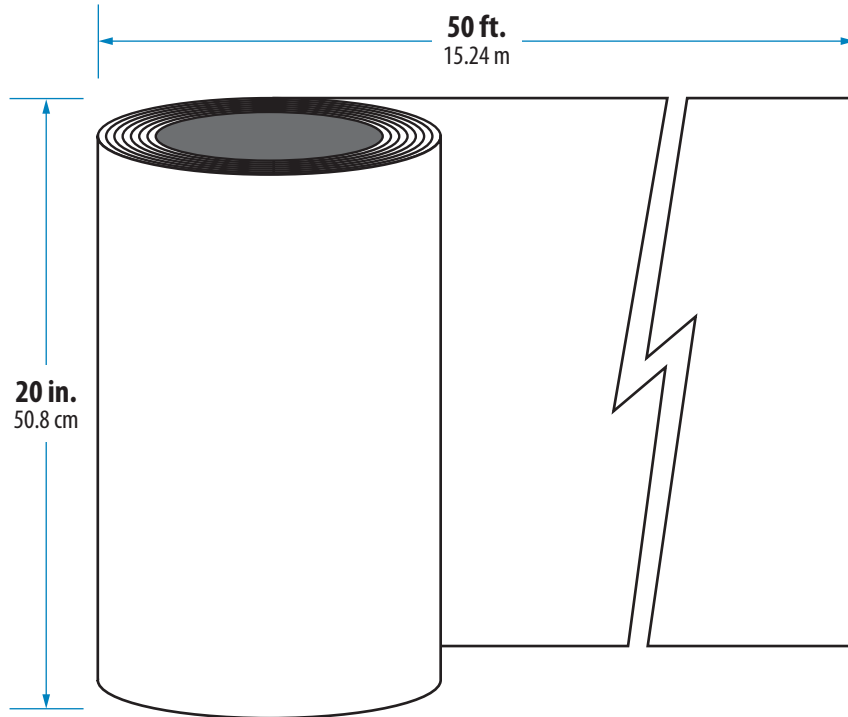

30 Gauge Galvanized Steel • 20 in. x 50 ft. • Polyester paint over primer • 7 in. i.d.

White