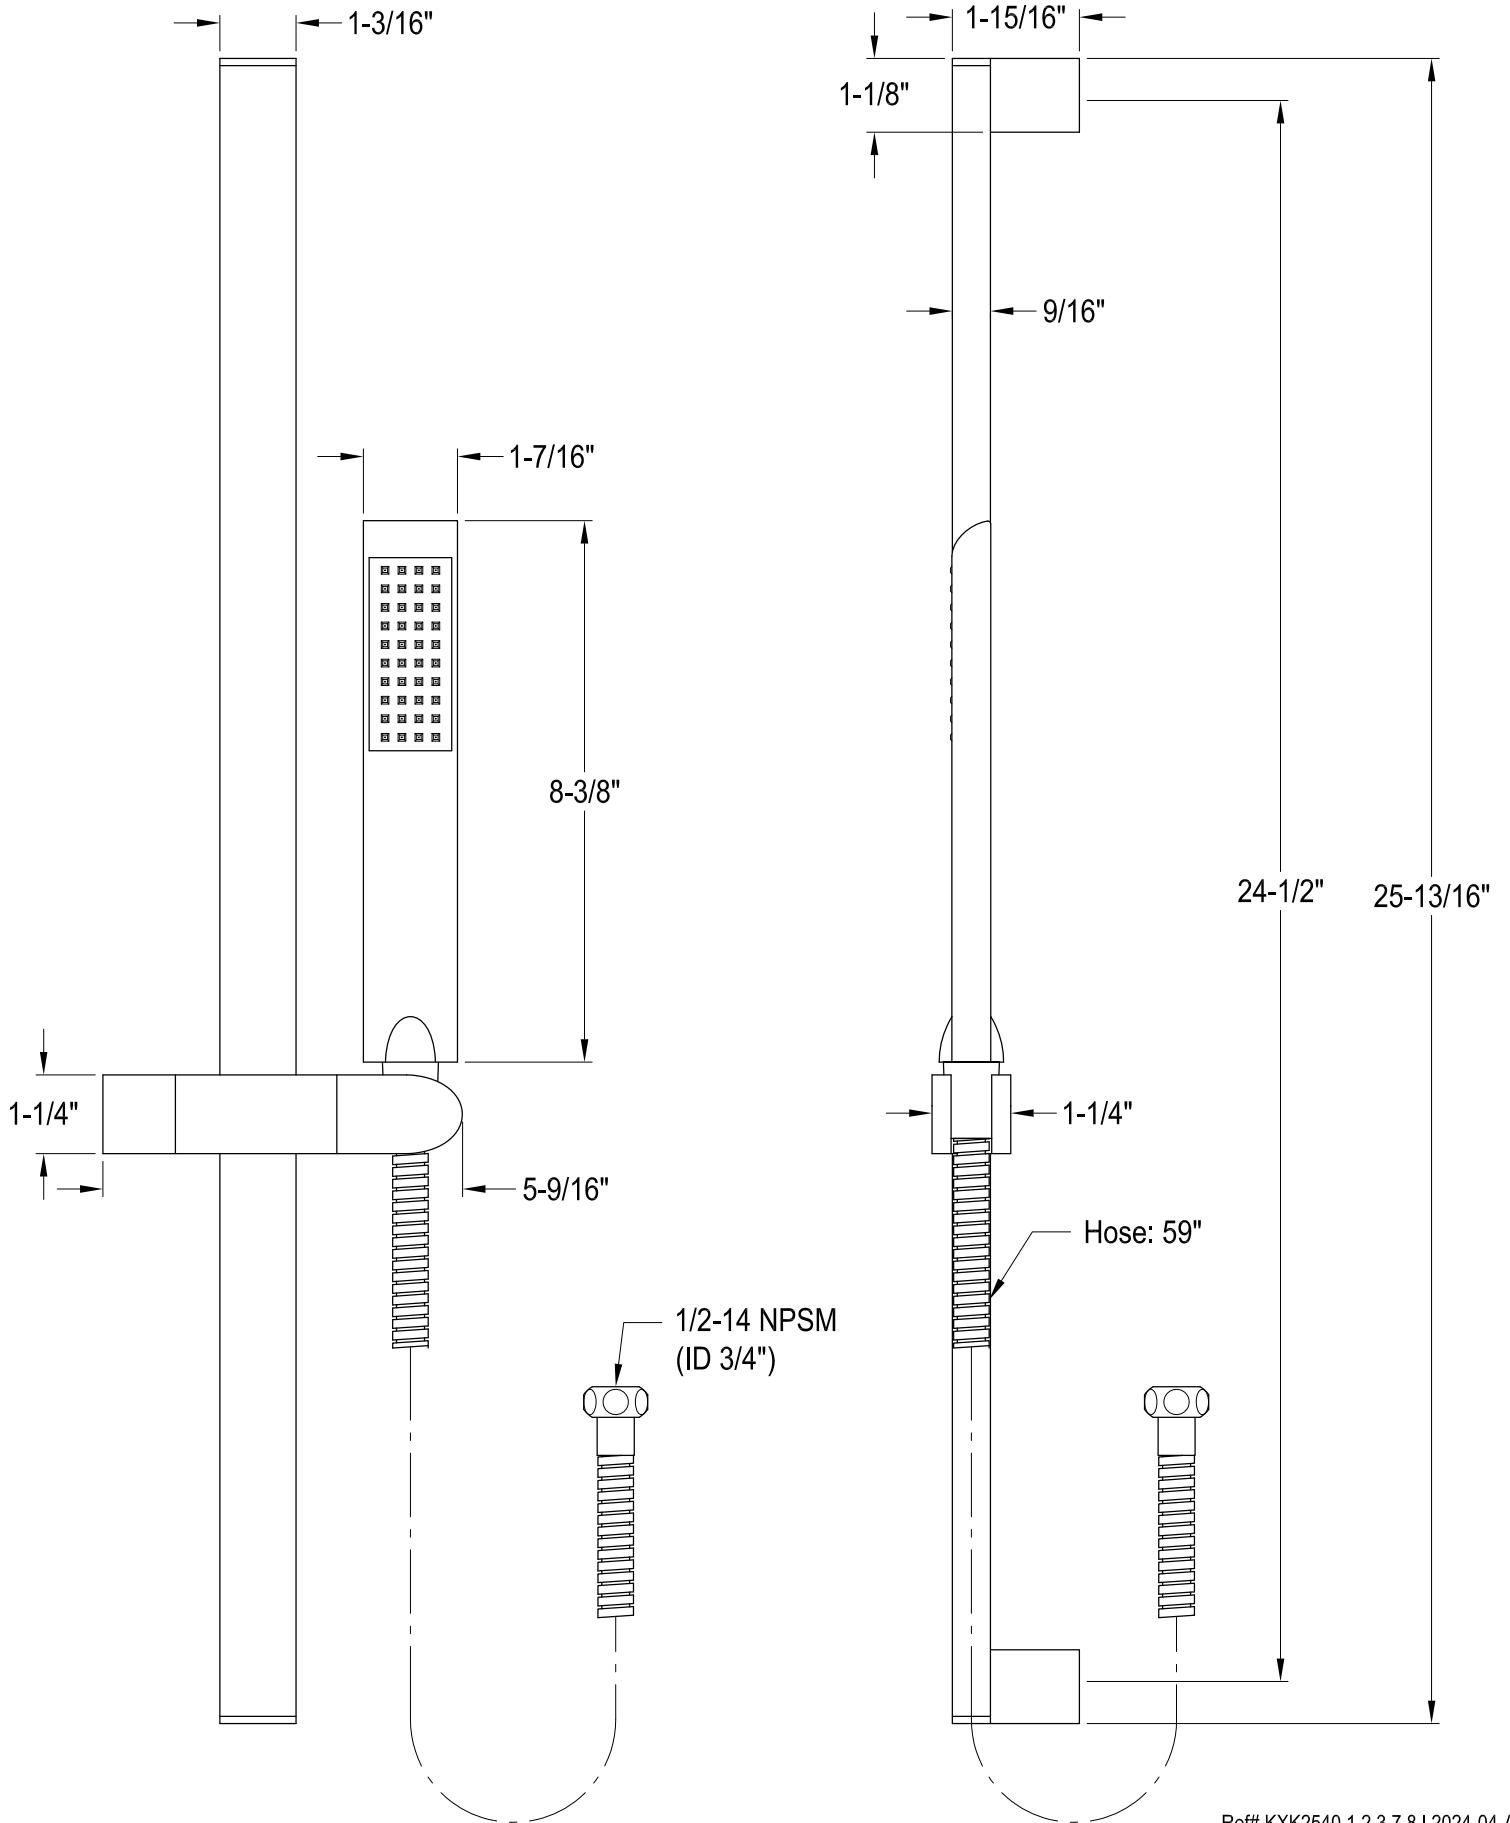

# KXK2540,1,2,3,7,8

24" Slide Bar with Hand Shower & Holder

# KXK2540,1,2,3,7,8

Shower Supply Elbow & Flange