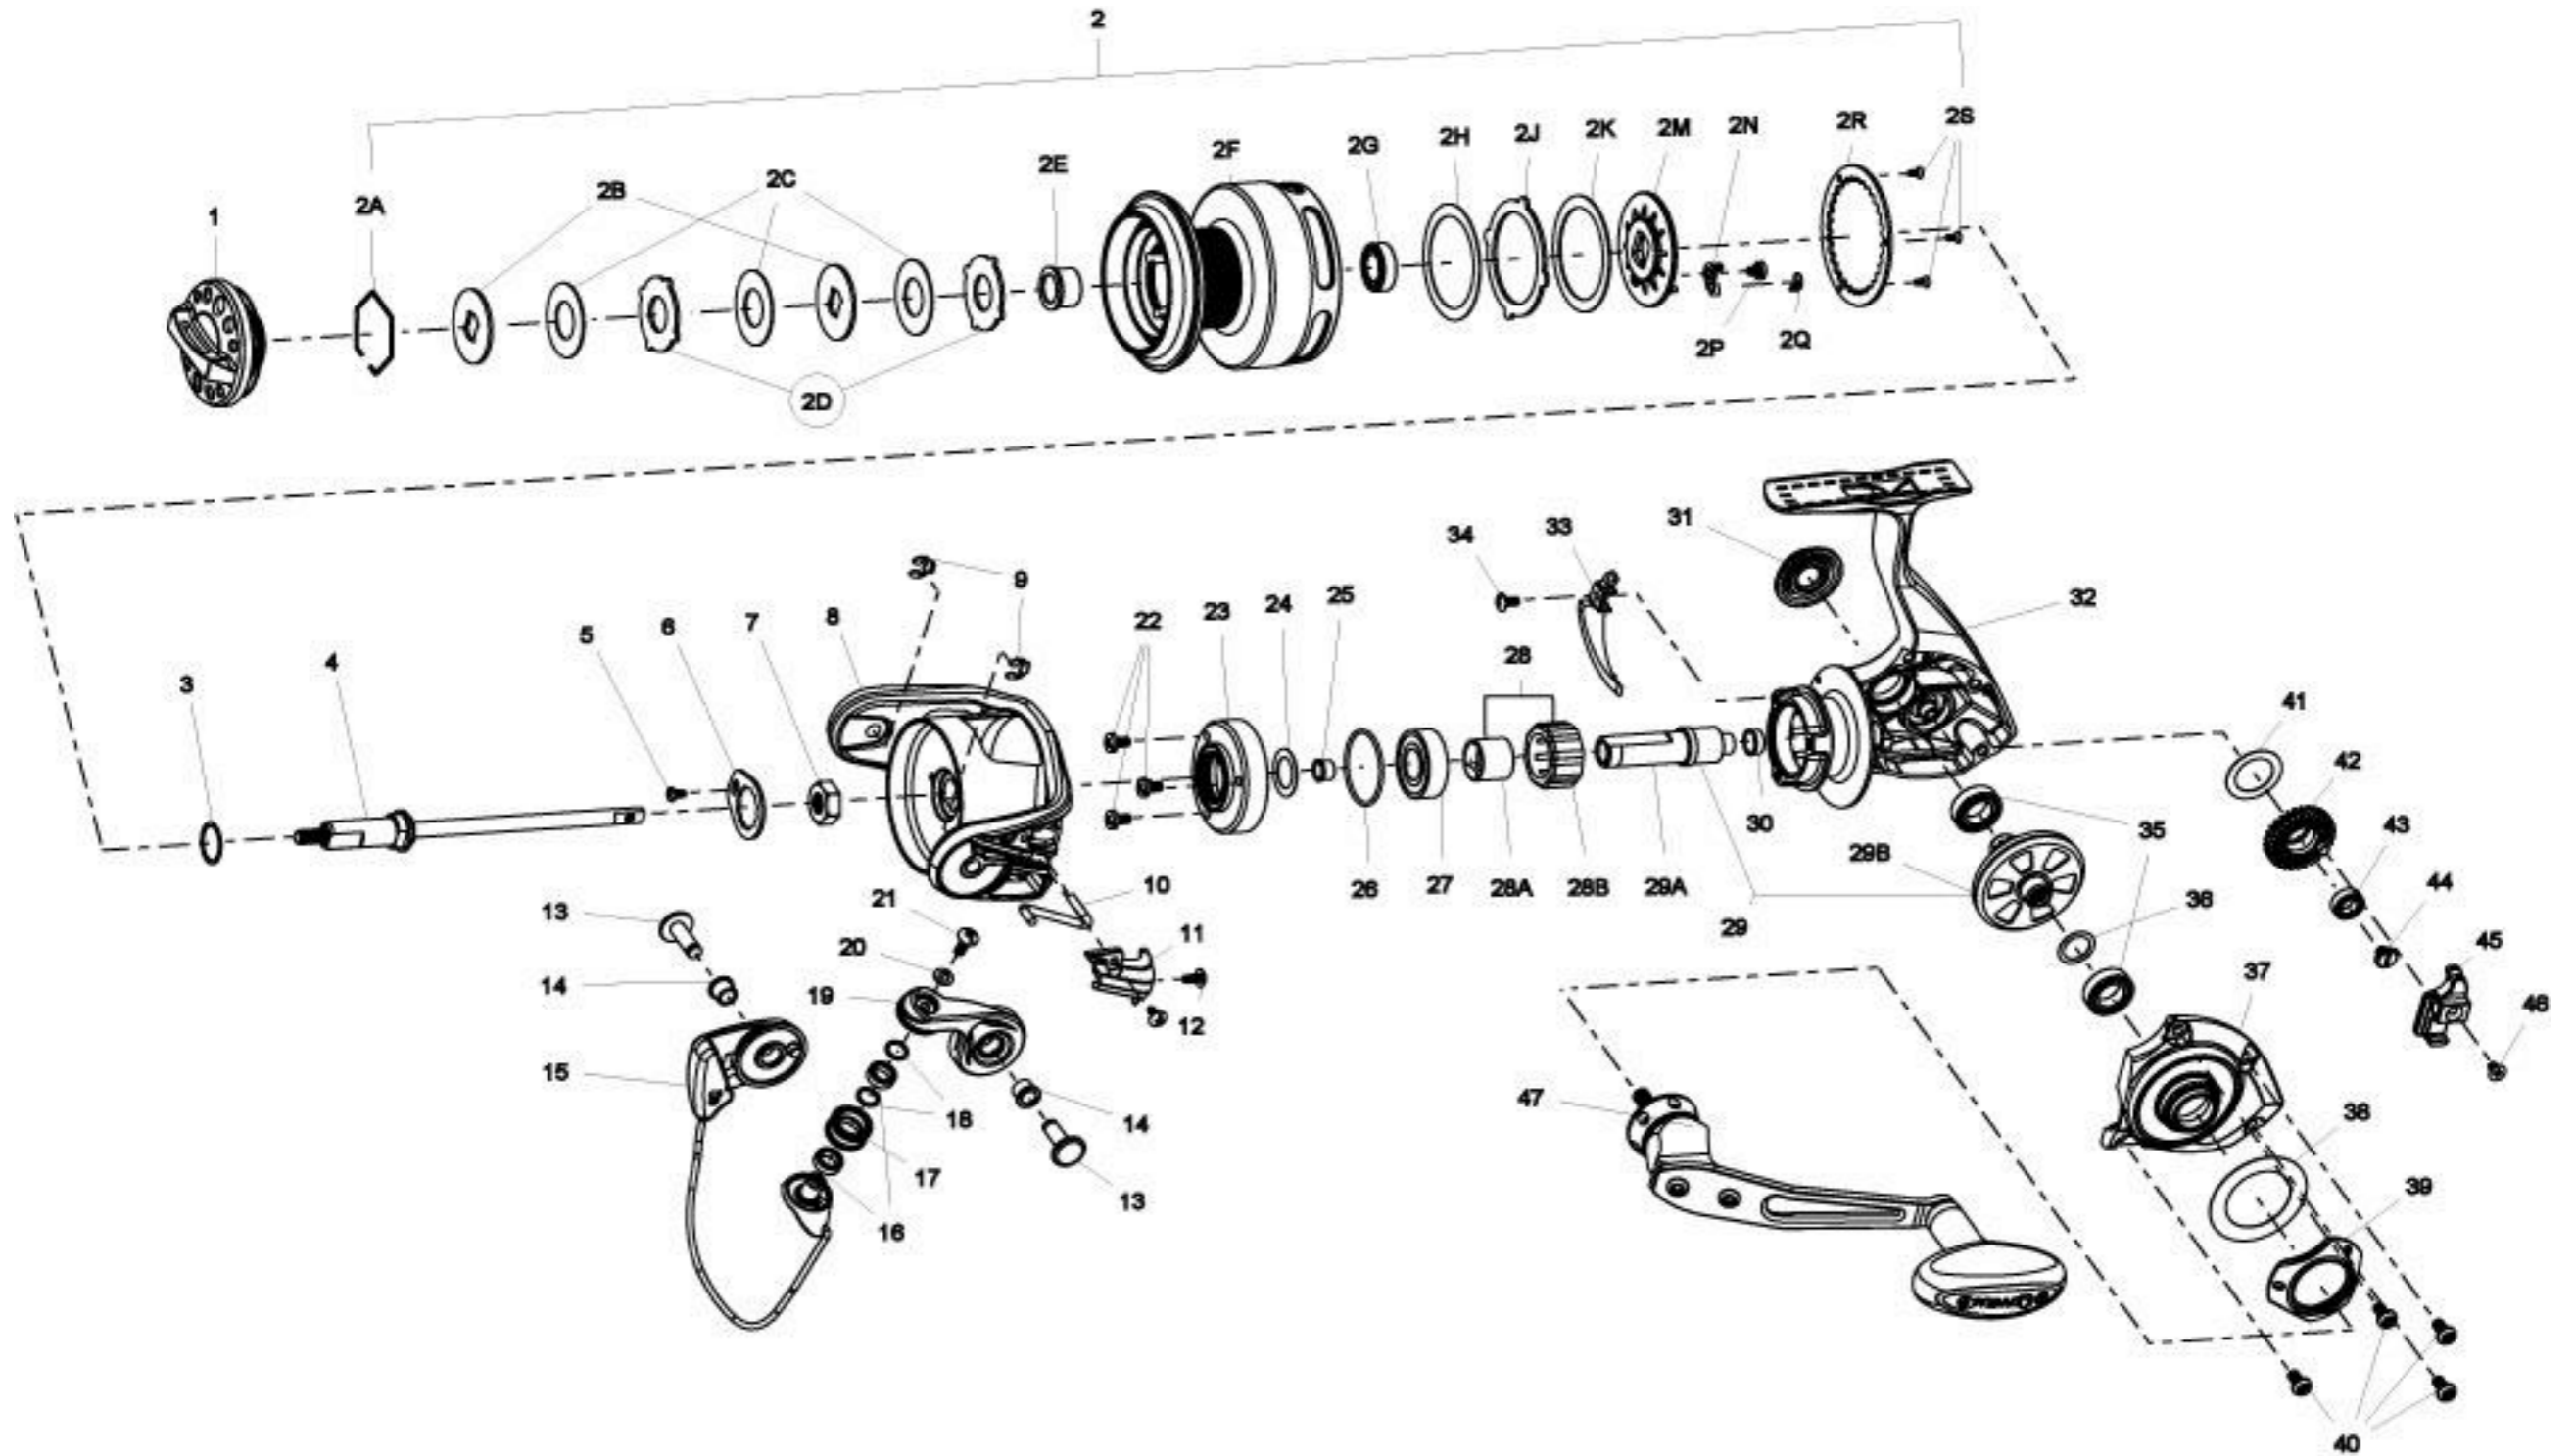

QUANTUM[®]

CSP40PTSE

CSP40PTSE

Quantum CSP40PTSE Spinning Reel Part List

Key #	Description	Part No.	Qty.	Key #	Description	Part No.	Qty.
1	Drag Knob Assembly	PAB332-01	1	19	Arm Lever Assembly	PAB307-01	1
2	Spool Kit Include	PAB421-01	1	20	Washer	VBP167-01	1
	2A - Retaining Ring	BAA038-01	1	21	Screw	BAA108-02	1
	2B - Drag Washer "D"	PAB080-01	2	22	Screw	JX107-03	3
	2C - Drag Washer "B"	QAB033-01	3	23	Ball Bearing Holder Assembly	PAB3190-01	1
	2D - Drag Washer "A"	PAB081-01	2	24	Washer	XF035-01	1
	2E - Spool Bushing	PAB058-01	1	25	Pinion Bushing "Top"	PAB028-01	1
	2F - Spool	PAB021-01	1	26	O-Ring	ORR8	1
	2G - Spool Ball Bearing	TW058-02	1	27	Pinion Ball Bearing	DT157-03	1
	2H - Washer	PAB065-01	1	28	One Way Clutch Kit Include	PAB463-01	1
	2J - Magnum Drag Washer "A"	QAB081-01	1		28A - Clutch Sleeve	PAB139-01	1
	2K - Magnum Drag Washer "B"	PAB033-01	1		28B - One Way Clutch	CAA063-01	1
	2M - Magnum Drag Plate	PAB039-01	1	29	Gear Kit Include	PAB412-03	1
	2N - Click Claw	PAB103-01	1		29A - Pinion	PAB011-03	1
	2P - Click Claw Pin	VBP114-01	1		29B - Drive Gear	WAA012-02	1
	2Q - Spool Click Spring	QAB069-01	1	30	Pinion Bushing "Bottom"	PAB027-01	1
	2R - Magnum Drag Retainer	PAB225-01	1	31	Handle Screw Cap	UAA054-02	1
	2S - Screw	DW107-01	3	32	Body	PAB001-01	1
3	Spool Adjust Washer	QAB065-01	1	33	Trip Bumper	PAB119-01	1
4	Main Shaft Assembly	PAB315-01	1	34	Trip Bumper Screw	QW053-05	1
5	Screw	CAA094-02	1	35	Body Ball Bearing	TW058-03	2
6	Rotor Nut Retainer	PAB118-01	1	36	Drive Gear Adjust Washer	BAA105-04	1
7	Rotor Nut	PAB006-01	1	37	Side Cover	PAB023-01	1
8	Rotor Assembly	PAB309-01	1	38	Side Cover Cosmetic Washer	PAB075-01	1
9	E-Clip	KQ034-01	2	39	Side Cover Cosmetic Ring	PAB142-02	1
10	Kick Lever	PAB019-01	1	40	Side Cover Screw	VBP057-04	4
11	Rotor Cover	PAB087-01	1	41	O/S Gear Washer	KF121-01	1
12	Rotor Cover Screw	CW125-02	2	42	O/S Gear	PAB053-01	1
13	Pin	RAB042-01	2	43	O/S Gear Ball Bearing	SW017-01	1
14	Bushing	SAB106-01	2	44	O/S Gear Screw	PAB057-01	1
15	Bail Assembly	PAB347-01	1	45	O/S Slider	PAB025-01	1
16	Ball Bearing	CT157-02	2	46	Main Shaft Screw	BAA100-01	1
17	Line Roller	RAB004-01	1	47	Handle Assembly	WAA318-51	1
18	Line Roller Washer	RAB102-01	2				