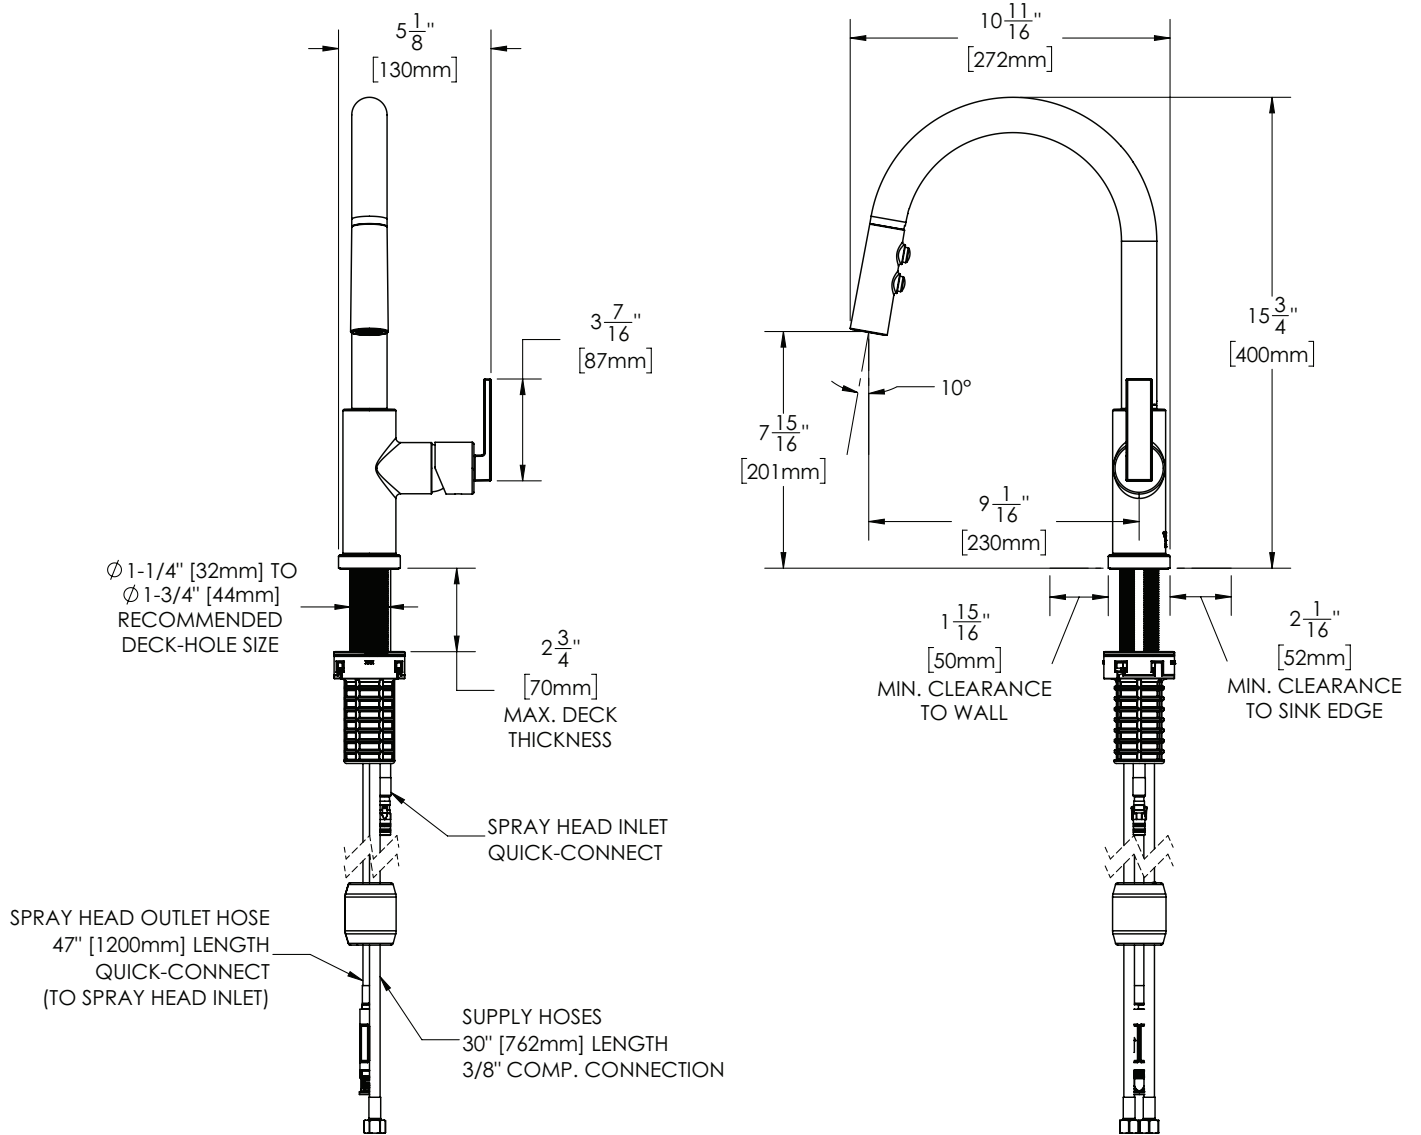

Lura® Pull Down Kitchen Faucet

FEATURES:

- 1.8 GPM (6.8 L/min) flow rate
- Brass construction
- Side lever handle
- 1/4 turn ceramic cartridge
- Flexible stainless steel inlet supply lines included, with 3/8" compression fittings
- Two function pull down sprayer: aerated and spray
- Corrosion resistant finishes
- Coordinates with Lura Collection

Lura® Pull Down Kitchen Faucet

1. All dimensions are in inches (millimeters) unless otherwise specified and are subject to change without notice.

Architect/Engineer Approval Space:

P: 800-537-2107
 F: 800-977-2747
 W: WWW.SPEAKMAN.COM
 R: 01-JANUARY 2022