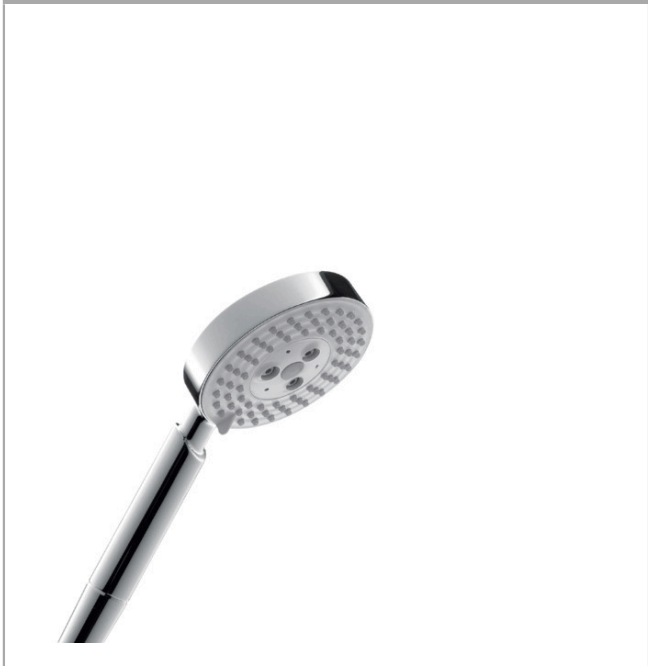

Raindance S
Handshower 100 3-Jet, 2.0 GPM
 Finishes : **chrome** Part no. : **04341000**

Description

Features

- 65 no-clog spray channels
- Spray modes: RainAir, BalanceAir, Whirl
- Flow: 2.0 GPM (7.6 L/Min)
- Gray spray disc

Item details

List Price \$ 188.00

Technology

Compliance

Product image

Scale drawing

Raindance S
Handshower 100 3-Jet, 2.0 GPM
 Finishes : **chrome** Part no. : **04341000**

Exploded drawing

Year of production: >06/10

Raindance S
Handshower 100 3-Jet, 2.0 GPM
 Finishes : **chrome** Part no. : **04341000**

Spare parts list

Year of production: >06/10

Pos.	Description	Part no.	Price	PU
1	filter packing	94246000	-	1