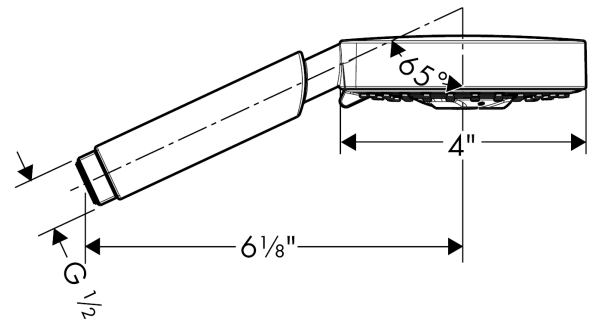

Raindance S
Handshower 100 3-Jet, 2.0 GPM
 Finishes : **chrome** Part no. : **04341000**

Description

Features

- 65 no-clog spray channels
- Spray modes: RainAir, BalanceAir, Whirl
- Flow: 2.0 GPM (7.6 L/Min)
- Gray spray disc

Item details

List Price \$ 188.00

Technology

Compliance

Product image

Scale drawing

Raindance S
Handshower 100 3-Jet, 2.0 GPM
 Finishes : **chrome** Part no. : **04341000**

Exploded drawing

Year of production: >06/10

Raindance S
Handshower 100 3-Jet, 2.0 GPM
 Finishes : **chrome** Part no. : **04341000**

Spare parts list

Year of production: >06/10

Pos.	Description	Part no.	Price	PU
1	filter packing	94246000	-	1