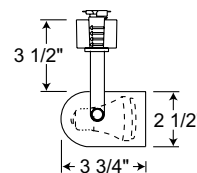

### Line Voltage GU10 Open Back Spotlight

**Construction** Drawn steel housing with die-formed steel yoke.

Catalog Number	Finish	Lamp
R711 WH	White	120V, 35-50W PAR16/MR16 GU10
R711 BL	Black	120V, 35-50W PAR16/MR16 GU10

### Line Voltage GU10 Round Back Cylinder

**Construction** Drawn steel housing with die-formed steel yoke.

Catalog Number	Finish	Lamp
R712 BL	Black with Black Bezel	120V, 35-50W PAR16/MR16 GU10