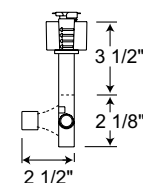

### Line Voltage GU10 Open Back Spotlight

**Construction** Drawn steel housing with die-formed steel yoke.

Catalog Number	Finish	Lamp
R711 WH	White	120V, 35-50W PAR16/MR16 GU10
R711 BL	Black	120V, 35-50W PAR16/MR16 GU10