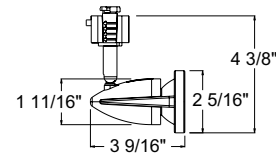

Line Voltage GU10 Odyssey

Construction Die cast aluminum housing with machined steel stem.

Catalog Number	Finish	Lamp
R717 WH	White	120V, 35-50W PAR16/MR16 GU10
R717 SC	Satin Chrome	120V, 35-50W PAR16/MR16 GU10