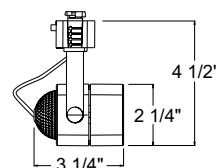

Line Voltage GU10 Cast Cube

Construction Drawn steel housing with die-formed steel yoke.

Catalog Number	Finish	Lamp
R714 WH	White	120V, 35-50W PAR16/MR16 GU10
R714 BL	Black	120V, 35-50W PAR16/MR16 GU10
R714 SC	Satin Chrome	120V, 35-50W PAR16/MR16 GU10
R714 BZ	Painted Bronze	120V, 35-50W PAR16/MR16 GU10