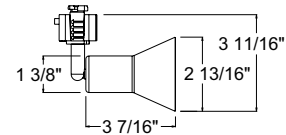

TRAC-LITES

120V PAR16/MR16 GU10 SERIES

R711, R712, R714, R715 R717 and R718

Line Voltage GU10 Flare

Construction Drawn steel housing with machined steel stem.

Catalog Number	Finish	Lamp
R715 WH	White	120V, 35-50W PAR16/MR16 GU10
R715 BL	Black	120V, 35-50W PAR16/MR16 GU10
R715 SC	Satin Chrome	120V, 35-50W PAR16/MR16 GU10
R715 BZ	Painted Bronze	120V, 35-50W PAR16/MR16 GU10