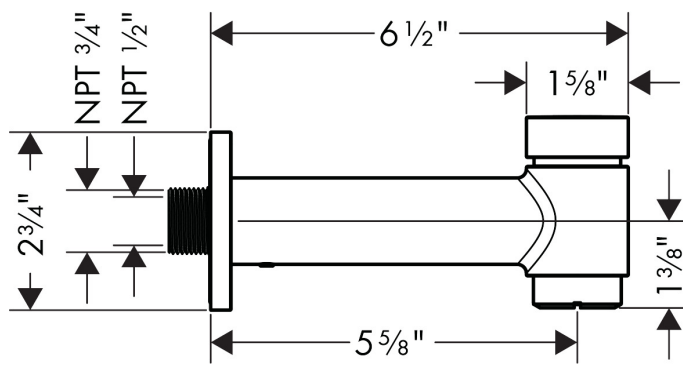

Brand hansgrohe
Art. Name **Talis S** Tub Spout with Diverter
Art. Nr. 72411341
Surface brushed black chrome
Pos. 1

Product Picture

Drawing

Features

- solid Brass
- Includes: 1/2" female and 3/4" male adaptor