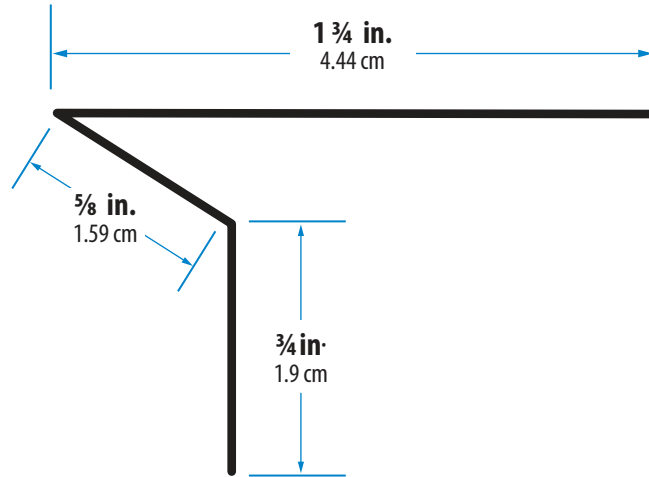

26 Gauge Galvanized Steel · 10 ft. Lengths · Gloss polyester color coating over primer.

Black

TMETBL-26

Dark Brown TMETBRW-26