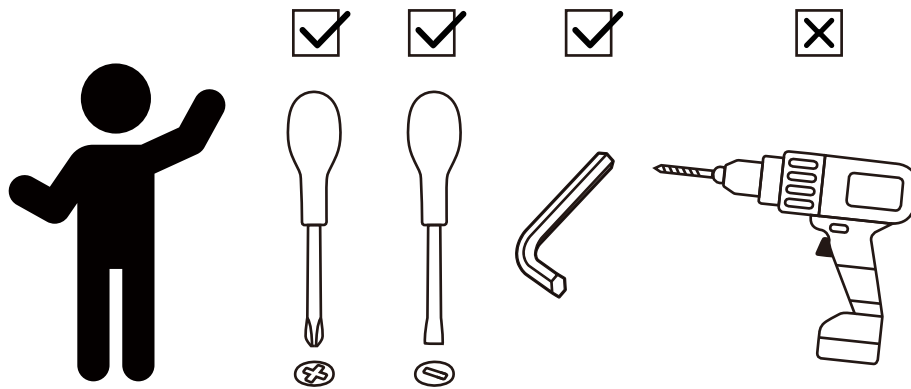

**PEAKTOP  
3PCS MOTION SWIVEL SET**

**PT- OF0003**

**TIME SAVER!**  
3D Interactive Instruction

\*\* Got questions? Please have your product code (on the first page of this instruction, e.g. TD-12345A) and the order number ready, give us a call or email us through our customer care support! We are always ready to assist you!