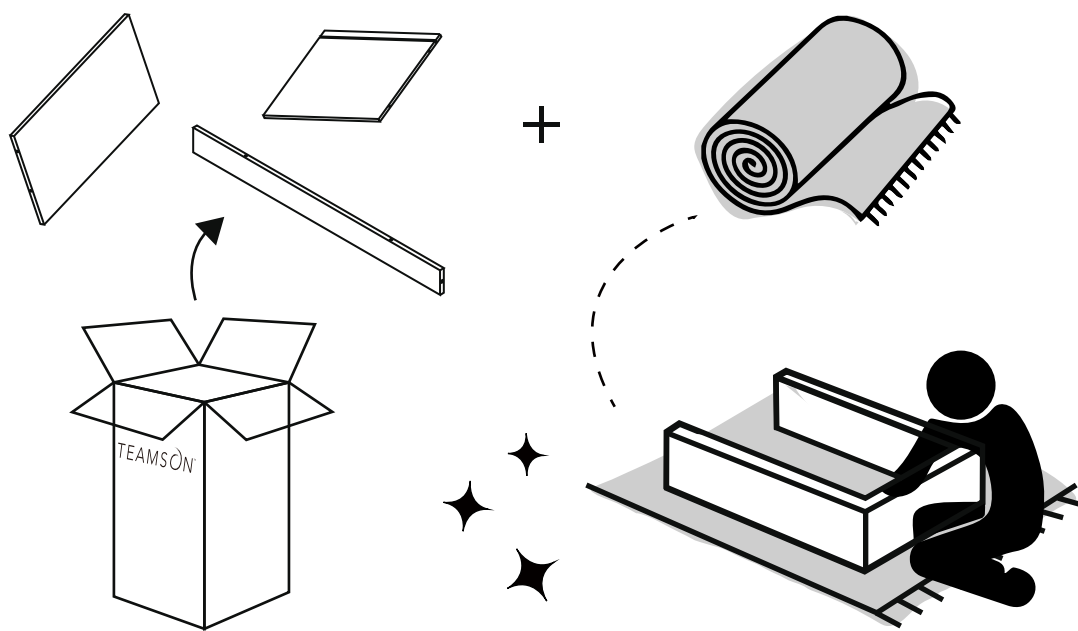

**PEAKTOP  
3PCS MOTION SWIVEL SET**

**PT- OF0003**

**TIME SAVER!**  
3D Interactive Instruction

\*\* Got questions? Please have your product code (on the first page of this instruction, e.g. TD-12345A) and the order number ready, give us a call or email us through our customer care support! We are always ready to assist you!