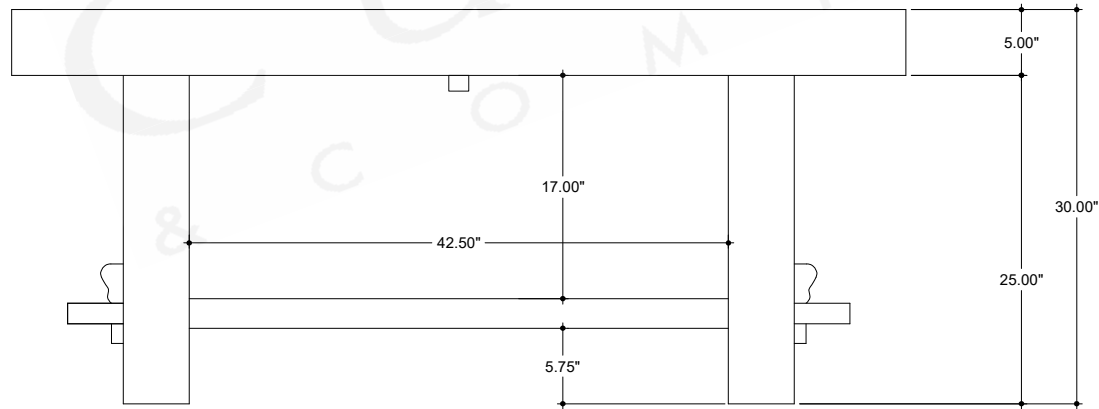

ITEM: 3000-0305

Overall Dimensions

Width: 68"
Depth: 14"
Height: 30"

TOP VIEW

FRONT VIEW

SIDE VIEW