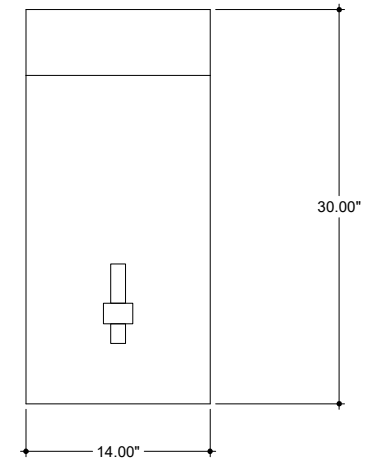

ITEM: 3000-0305

Overall Dimensions

Width: 68"
Depth: 14"
Height: 30"

TOP VIEW

FRONT VIEW

SIDE VIEW