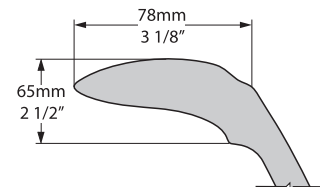

Rim detail

915	84½ US gal
595	46¼ US gal
209	0 US gal

BV-21_0037

Recommended drain: K-50-xx

Drain Void: Features a void space underneath the bathtub for drain plumbing.

• All measurements subject to +/-5% tolerance
OF = overflow hole

25 years

5 years

5 year warranty on drains
Garantie de 5 ans sur les drains
Garantía de 5 años para los drenajes

8 years

2 years

2 year warranty on painted exterior
Pour les finitions extérieures peintes la garantie est de 2 ans
Acabados de pintura exterior tienen una garantía de 2 años

Massachusetts Code: Approved
cUPC listing by IAPMO: File No. 6574