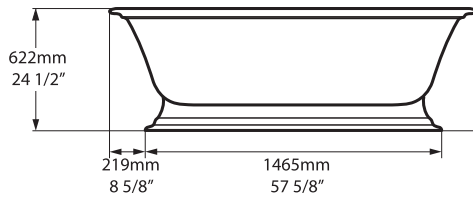

Elwick Freestanding Pedestal Bathtub

RAD-N-SW-OF + ELW-B-SW-OF

Side view

Section AA

915	84½ US gal
595	46¼ US gal
209	0 US gal

BV-21_0037

Recommended drain: K-50-xx

Drain Void: Features a void space underneath the bathtub for drain plumbing.

• All measurements subject to +/-5% tolerance
OF = overflow hole

25 years

5 years

5 year warranty on drains
Garantie de 5 ans sur les drains
Garantía de 5 años para los drenajes

8 years

2 years

2 year warranty on painted exterior
Pour les finitions extérieures peintes la garantie est de 2 ans
Acabados de pintura exterior tienen una garantía de 2 años

Massachusetts Code: Approved
cUPC listing by IAPMO: File No. 6574