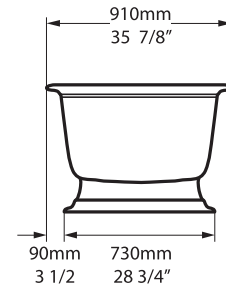

Elwick Freestanding Pedestal Bathtub

RAD-N-SW-OF + ELW-B-SW-OF

Front view

Section AA

915	84½ US gal
595	46¼ US gal
209	0 US gal

BV-21_0037

Recommended drain: K-50-xx

Drain Void: Features a void space underneath the bathtub for drain plumbing.

• All measurements subject to +/-5% tolerance
OF = overflow hole

25 years

5 years

5 year warranty on drains
Garantie de 5 ans sur les drains
Garantía de 5 años para los drenajes

8 years

2 years

2 year warranty on painted exterior
Pour les finitions extérieures peintes la garantie est de 2 ans
Acabados de pintura exterior tienen una garantía de 2 años

Massachusetts Code: Approved
cUPC listing by IAPMO: File No. 6574