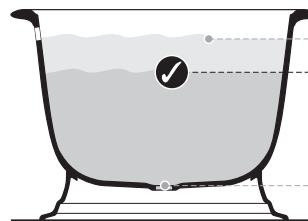

Rim detail

915	84½ US gal
595	46¼ US gal
209	0 US gal

BV-21_0037

Recommended drain: K-50-xx

Drain Void: Features a void space underneath the bathtub for drain plumbing.

• All measurements subject to +/-5% tolerance
OF = overflow hole

25 years

5 years

5 year warranty on drains
Garantie de 5 ans sur les drains
Garantía de 5 años para los drenajes

8 years

2 years

2 year warranty on painted exterior
Pour les finitions extérieures peintes la garantie est de 2 ans
Acabados de pintura exterior tienen una garantía de 2 años

Massachusetts Code: Approved
cUPC listing by IAPMO: File No. 6574