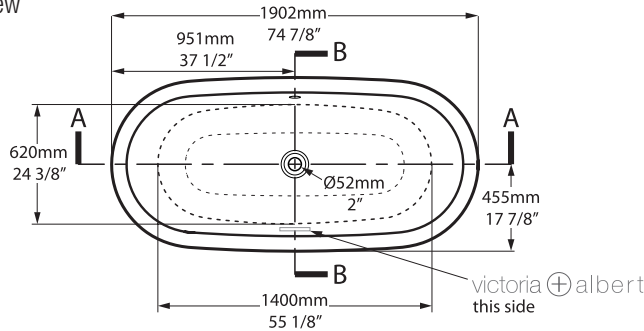

Elwick Freestanding Pedestal Bathtub

RAD-N-SW-OF + ELW-B-SW-OF

Top view