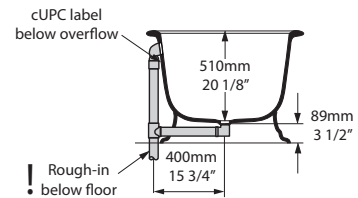

Elwick Freestanding Pedestal Bathtub

RAD-N-SW-OF + ELW-B-SW-OF

Section BB

Section AA

915	84½ US gal
595	46¼ US gal
209	0 US gal

BV-21_0037

Recommended drain: K-50-xx

Drain Void: Features a void space underneath the bathtub for drain plumbing.

• All measurements subject to +/-5% tolerance
OF = overflow hole

25 years

5 years

5 year warranty on drains
Garantie de 5 ans sur les drains
Garantía de 5 años para los drenajes

8 years

2 years

2 year warranty on painted exterior
Pour les finitions extérieures peintes la garantie est de 2 ans
Acabados de pintura exterior tienen una garantía de 2 años

Massachusetts Code: Approved
cUPC listing by IAPMO: File No. 6574