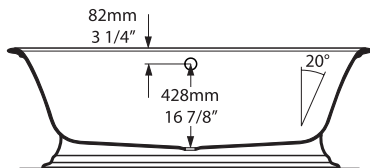

Elwick Freestanding Pedestal Bathtub

RAD-N-SW-OF + ELW-B-SW-OF

Section AA

915	84½ US gal
595	46¼ US gal
209	0 US gal

BV-21_0037

Recommended drain: K-50-xx

Drain Void: Features a void space underneath the bathtub for drain plumbing.

• All measurements subject to +/-5% tolerance
OF = overflow hole

25 years

5 years

5 year warranty on drains
Garantie de 5 ans sur les drains
Garantía de 5 años para los drenajes

8 years

2 years

2 year warranty on painted exterior
Pour les finitions extérieures peintes la garantie est de 2 ans
Acabados de pintura exterior tienen una garantía de 2 años

Massachusetts Code: Approved
cUPC listing by IAPMO: File No. 6574