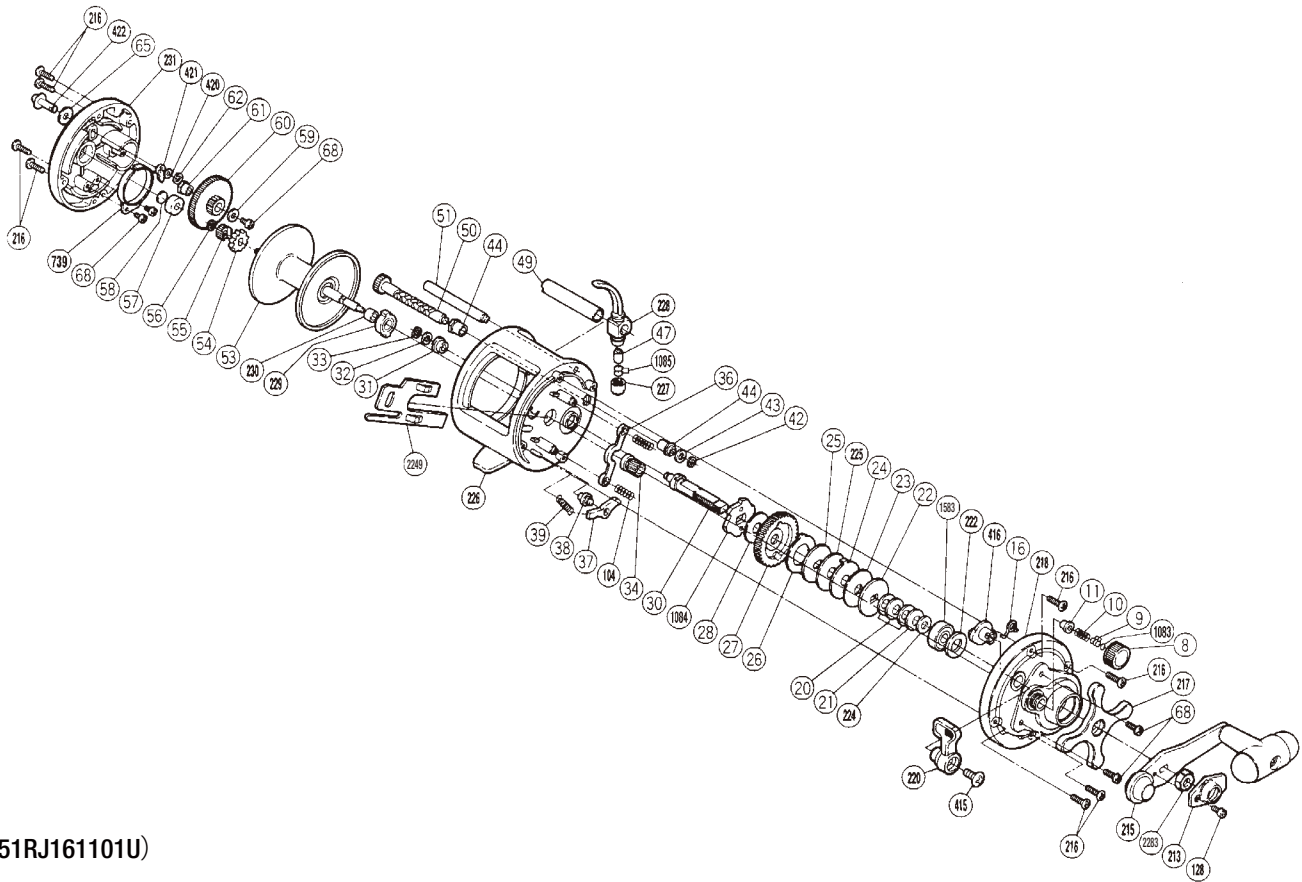

SHIMANO

TR

TR-100G

(51RJ161101U)

#	Part No.	Description	#	Part No.	Description	#	Part No.	Description
8	10KTB	Cast Control Cap	43	10FTN	Worm Shaft Holder Washer	218	10HRB	Right Side Plate
9	1085M	Spacer A	44	104T4	Worm Bearing	220	10KY9	Clutch Lever
10	10BRH	Spool Tension Spring	47	10FJ9	Line Guide Pawl	222	1074R	Bearing Spacer (A)
11	109E6	Spool Shaft Bushing A	49	10NMV	Level Wind Guard	224	1074V	Bearing Spacer (B)
16	10JYX	Clutch Spring	50	10NVH	Worm Shaft	225	10L8B	Drag Washer I
20	1052C	Drag Spring Washer H	51	10PCQ	Stabilizer Bar	226	103VY	Frame
21	1052B	Drag Spring Washer G	53	10NG9	Spool	227	10BHT	Pawl Cap
22	109VB	Key Washer F	54	104EX	Click Gear	228	10P3A	Line Guide
23	10L8A	Drag Washer D	55	10J7E	Idle Gear A	229	10L2X	Spool Shaft Bushing C
24	10L8E	Eared Washer E	56	105SA	Idle Gear A Retainer	230	10HY7	Spool Shaft Spacer
25	10L50	Key Washer C	57	10465	Spool Shaft Bushing B	231	107P1	Left Side Plate
26	10D36	Eared Washer B	58	10GEU	Spacer B	415	10PMY	Clutch Lever Screw
27	10QEP	Drive Gear	59	104H5	Lock Washer	416	10KS1	Clutch Cam
28	10CKU	Drive Shaft Washer	60	105H0	Idle Gear B	420	10C48	Spacer B
30	10D4V	Drive Shaft	61	10GUC	Idle Gear B Bushing	421	10GQN	Click Pawl
31	10BQ2	Drive Shaft Bushing	62	105NK	Click Pawl Retainer	422	104GF	Click Button
32	10589	Spacer	65	104H2	Spacer A	739	1046C	Click Spring
33	105NG	Drive Shaft Retainer	68	103GS	Multi-purpose Screw	1083	10M5U	Spool Tension Spacer B
34	1066R	Pinion Gear	104	104BW	Yoke Spring	1084	10D9P	Anti-Reverse Ratchet
36	10480	Yoke	128	10QG0	Handle Nut Plate Screw	1085	10TZF	Spacer
37	10PKB	Anti-Reverse Pawl	213	10QFU	Handle Nut Plate	1583	104Q5	Ball Bearing
38	10PE2	Pawl Supporter	215	102S7	Handle Assembly	2249	10P94	Yoke Plate
39	10CBS	Anti-Reverse Pawl Spring	216	10PQS	Side Plate Screw	2283	10LM8	Handle Nut
42	105NE	Worm Shaft Retainer	217	10B7X	Star Drag			