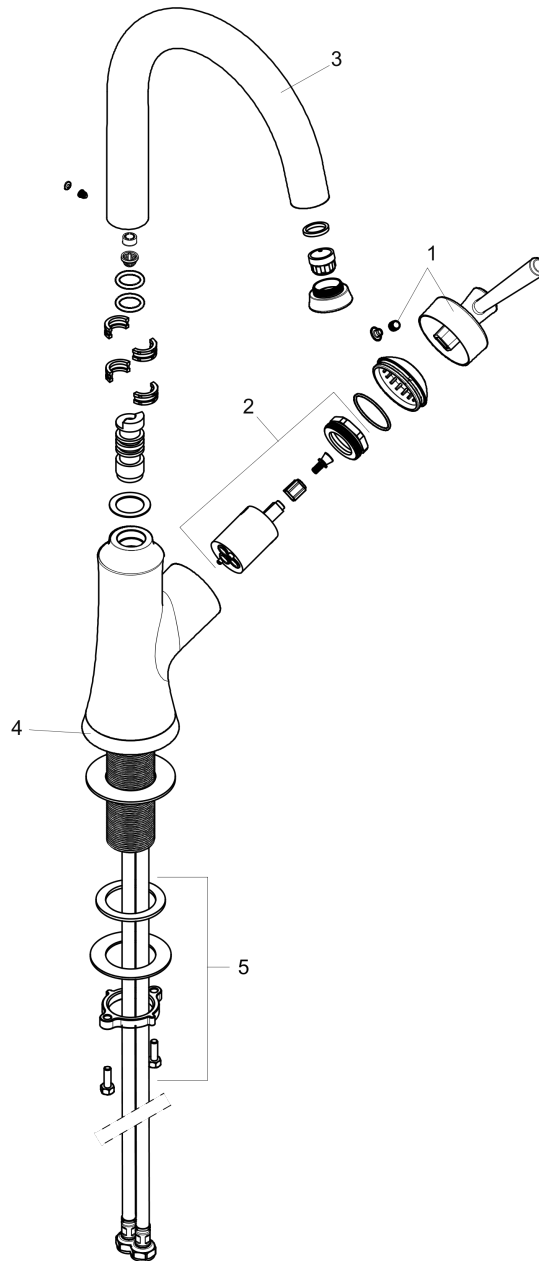

### Bar Faucet, 1.5 GPM

Finishes : **polished nickel** Part no. : **04795830**

#### Product image

#### Scale drawing

**Joleena**  
**Bar Faucet, 1.5 GPM**  
Finishes : **polished nickel**    Part no. : **04795830**

Exploded drawing

Year of production: >01/20

**Joleena**

**Bar Faucet, 1.5 GPM**

Finishes : **polished nickel**    Part no. : **04795830**

**Spare parts list**

Year of production: >01/20

Pos.	Description	Part no.	Price	PU
1	handle	93539830	-	1
2	cartridge, assy	93259000	-	1
3	spout cpl.	93541830	-	1
4	escutcheon	93537830	-	1
5	fixing set	93263000	-	1