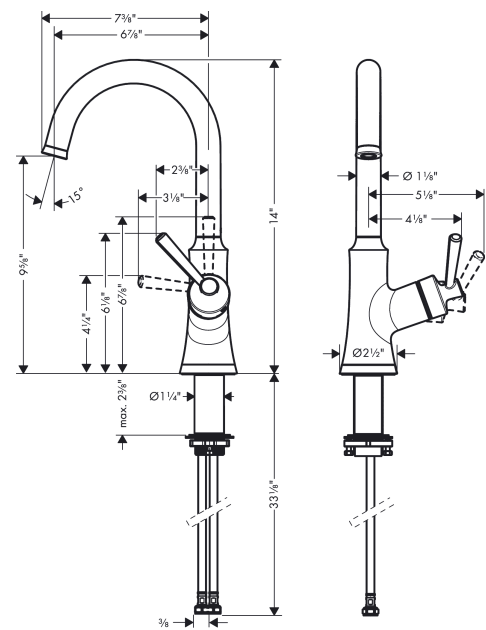

### Bar Faucet, 1.5 GPM

Finishes : **polished nickel** Part no. : **04795830**

##### Features

- Swivel range 150°
- Aerated spray
- Single-hole installation
- Flow: 1.5 GPM (5.7 L/Min)
- Ceramic cartridge
- 3/8" hoses

#### Scale drawing

**Joleena**  
**Bar Faucet, 1.5 GPM**  
Finishes : **polished nickel**    Part no. : **04795830**

Exploded drawing

Year of production: >01/20

**Joleena**

**Bar Faucet, 1.5 GPM**

Finishes : **polished nickel**    Part no. : **04795830**

**Spare parts list**

Year of production: >01/20

Pos.	Description	Part no.	Price	PU
1	handle	93539830	-	1
2	cartridge, assy	93259000	-	1
3	spout cpl.	93541830	-	1
4	escutcheon	93537830	-	1
5	fixing set	93263000	-	1