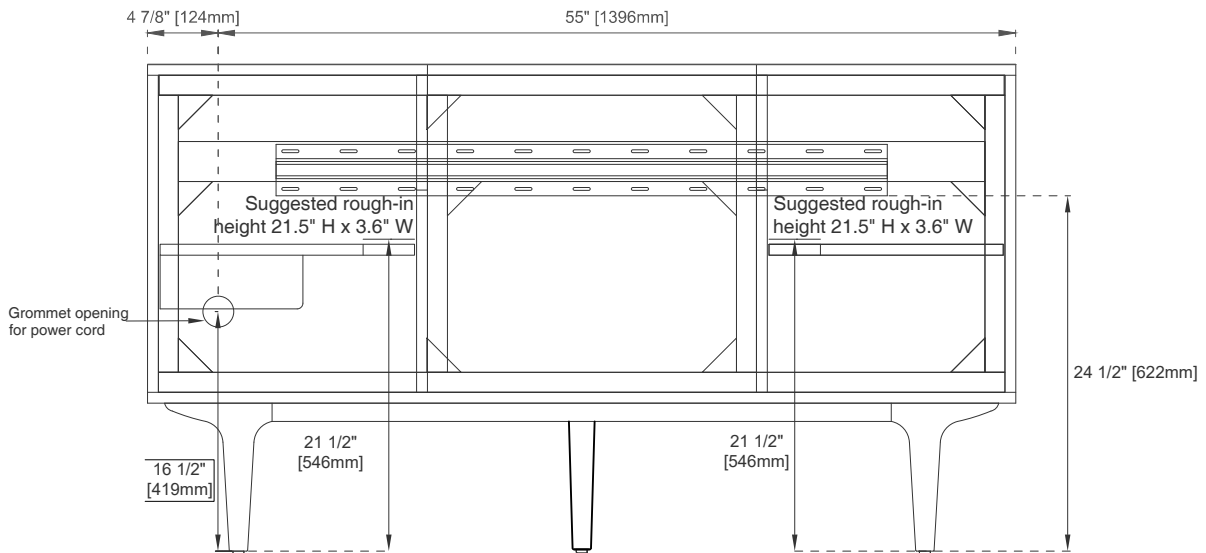

## Features and Materials

Solids: Para wood and Yellow Poplar  
Veneers: Quarter Cut Walnut  
Panels: Plywood  
Installation Type: Floor Standing with Base or Wall Mounted  
Number of Basins: Two, with optional 3cm top  
Vanity Top Included: NO, Optional 3cm Tops Available with Sinks  
Overflow: Yes, Front Facing  
Number of Doors: Two  
Number of Drawers: Four  
Number of Tip Outs: Two  
USB/Power Component: YES (ETL5011080)  
Cord Length: 6'6"  
Assembly Type: Installation of Optional 3cm Top with Sink  
Assembly Type: Remove Base to Wall Hang (hardware included)  
Bamboo Storage Tray: One  
Drawer Box Material and Construction: 12mm Plywood/English Dovetail Joinery  
Hardware Material and Finish: Zinc Alloy in Champagne Brass  
Fits Drain Hole Size: 1 3/4"  
Full Extension, Soft Close Glides  
European Soft Close Hinges  
Aluminum Laminate Drawer Liners  
Adjustable Levelers

## Dimension

Width: 59-7/8"  
Depth: 23-1/2"  
Height: 33-5/8"  
Rough-In Height: 21-1/2"

# JAMES MARTIN VANITIES

670-V60D-WLT

Side View

Side View

Back View

All dimensions are nominal

Diagrams are of cabinet only—James Martin Optional Countertops and sinks are not shown

Visit website for warranty and installation information  
[www.jamesmartinvanities.com](http://www.jamesmartinvanities.com)