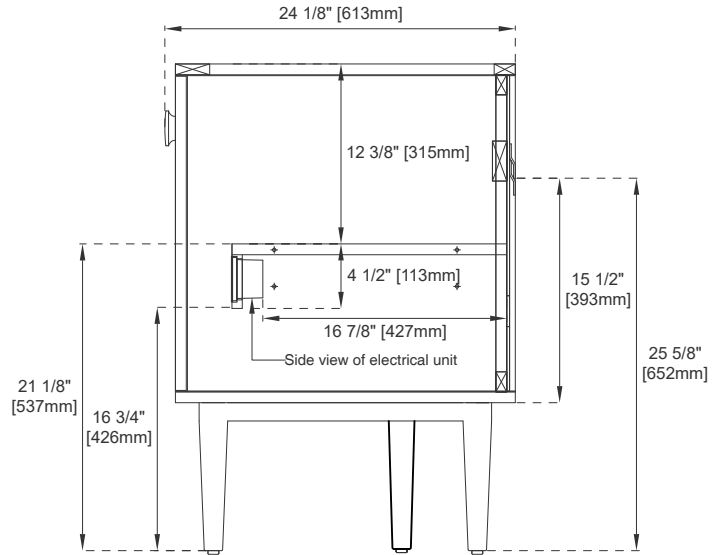

## Features and Materials

Solids: Para wood and Yellow Poplar  
Veneers: Quarter Cut Walnut  
Panels: Plywood  
Installation Type: Floor Standing with Base or Wall Mounted  
Number of Basins: Two, with optional 3cm top  
Vanity Top Included: NO, Optional 3cm Tops Available with Sinks  
Overflow: Yes, Front Facing  
Number of Doors: Two  
Number of Drawers: Four  
Number of Tip Outs: Two  
USB/Power Component: YES (ETL5011080)  
Cord Length: 6'6"  
Assembly Type: Installation of Optional 3cm Top with Sink  
Assembly Type: Remove Base to Wall Hang (hardware included)  
Bamboo Storage Tray: One  
Drawer Box Material and Construction: 12mm Plywood/English Dovetail Joinery  
Hardware Material and Finish: Zinc Alloy in Champagne Brass  
Fits Drain Hole Size: 1 3/4"  
Full Extension, Soft Close Glides  
European Soft Close Hinges  
Aluminum Laminate Drawer Liners  
Adjustable Levelers

## Dimension

Width: 59-7/8"  
Depth: 23-1/2"  
Height: 33-5/8"  
Rough-In Height: 21-1/2"

# JAMES MARTIN VANITIES

670-V60D-WLT

Knob

Top View

Bamboo Drawer Organizer

Front View

All dimensions are nominal

Diagrams are of cabinet only—James Martin Optional Countertops and sinks are not shown

# JAMES MARTIN VANITIES

670-V60D-WLT

Side View

Side View

Back View

All dimensions are nominal

Diagrams are of cabinet only—James Martin Optional Countertops and sinks are not shown

Visit website for warranty and installation information  
[www.jamesmartinvanities.com](http://www.jamesmartinvanities.com)