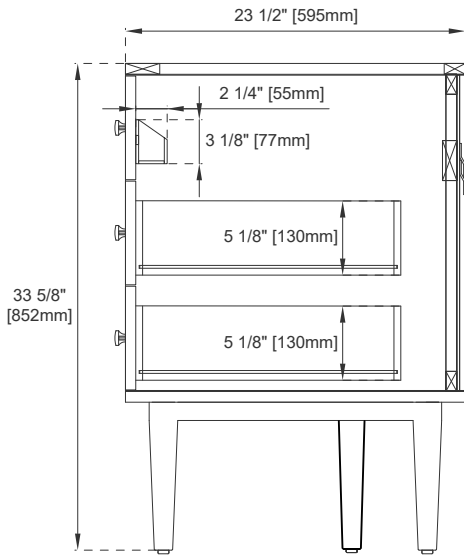

## Features and Materials

Solids: Para wood and Yellow Poplar  
Veneers: Quarter Cut Walnut  
Panels: Plywood  
Installation Type: Floor Standing with Base or Wall Mounted  
Number of Basins: Two, with optional 3cm top  
Vanity Top Included: NO, Optional 3cm Tops Available with Sinks  
Overflow: Yes, Front Facing  
Number of Doors: Two  
Number of Drawers: Four  
Number of Tip Outs: Two  
USB/Power Component: YES (ETL5011080)  
Cord Length: 6'6"  
Assembly Type: Installation of Optional 3cm Top with Sink  
Assembly Type: Remove Base to Wall Hang (hardware included)  
Bamboo Storage Tray: One  
Drawer Box Material and Construction: 12mm Plywood/English Dovetail Joinery  
Hardware Material and Finish: Zinc Alloy in Champagne Brass  
Fits Drain Hole Size: 1 3/4"  
Full Extension, Soft Close Glides  
European Soft Close Hinges  
Aluminum Laminate Drawer Liners  
Adjustable Levelers

## Dimension

Width: 59-7/8"  
Depth: 23-1/2"  
Height: 33-5/8"  
Rough-In Height: 21-1/2"

# JAMES MARTIN VANITIES

670-V60D-WLT

Knob

Top View

Bamboo Drawer Organizer

Front View

All dimensions are nominal

Diagrams are of cabinet only—James Martin Optional Countertops and sinks are not shown

# JAMES MARTIN VANITIES

670-V60D-WLT

Side View

Side View

Back View

All dimensions are nominal

Diagrams are of cabinet only—James Martin Optional Countertops and sinks are not shown

Visit website for warranty and installation information  
[www.jamesmartinvanities.com](http://www.jamesmartinvanities.com)