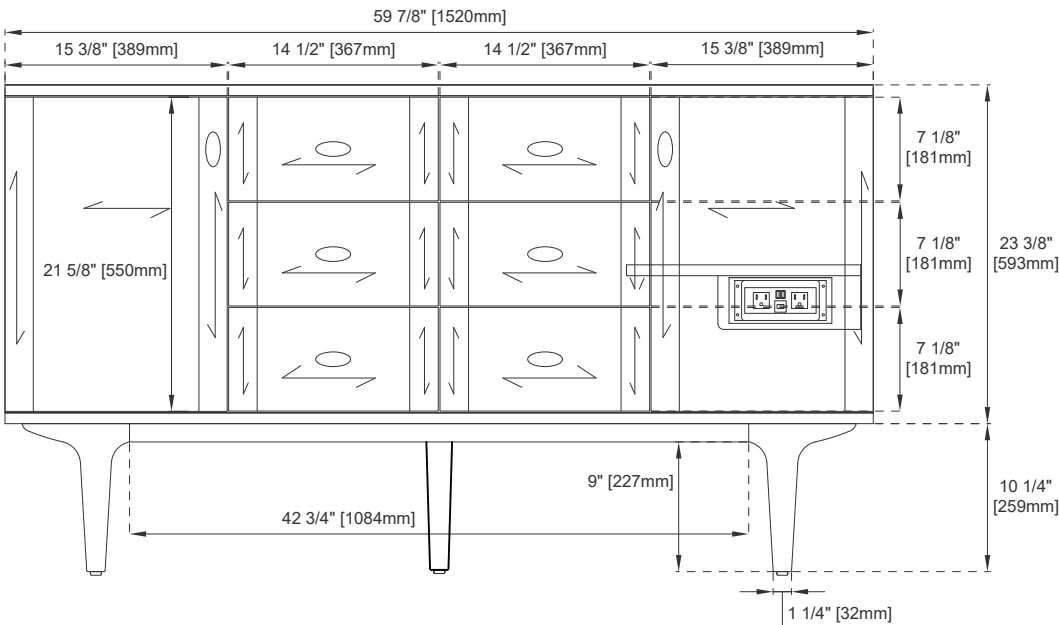

## Features and Materials

Solids: Para wood and Yellow Poplar  
Veneers: Quarter Cut Walnut  
Panels: Plywood  
Installation Type: Floor Standing with Base or Wall Mounted  
Number of Basins: Two, with optional 3cm top  
Vanity Top Included: NO, Optional 3cm Tops Available with Sinks  
Overflow: Yes, Front Facing  
Number of Doors: Two  
Number of Drawers: Four  
Number of Tip Outs: Two  
USB/Power Component: YES (ETL5011080)  
Cord Length: 6'6"  
Assembly Type: Installation of Optional 3cm Top with Sink  
Assembly Type: Remove Base to Wall Hang (hardware included)  
Bamboo Storage Tray: One  
Drawer Box Material and Construction: 12mm Plywood/English Dovetail Joinery  
Hardware Material and Finish: Zinc Alloy in Champagne Brass  
Fits Drain Hole Size: 1 3/4"  
Full Extension, Soft Close Glides  
European Soft Close Hinges  
Aluminum Laminate Drawer Liners  
Adjustable Levelers

## Dimension

Width: 59-7/8"  
Depth: 23-1/2"  
Height: 33-5/8"  
Rough-In Height: 21-1/2"

# JAMES MARTIN VANITIES

670-V60D-WLT

Knob

Top View

Bamboo Drawer Organizer

Front View

All dimensions are nominal

Diagrams are of cabinet only—James Martin Optional Countertops and sinks are not shown