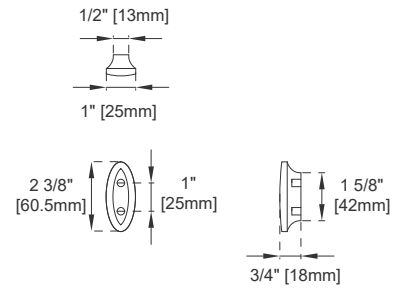

60"D AMBERLY VANITY

JAMES MARTIN VANITIES

670-V60D-WLT

Knob