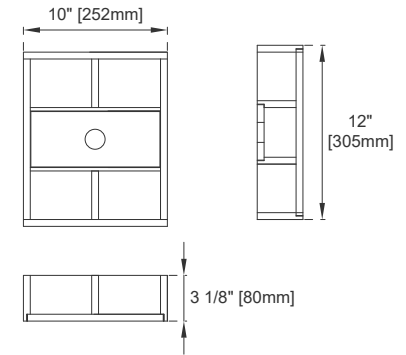

## Features and Materials

Solids: Para wood and Yellow Poplar  
Veneers: Quarter Cut Walnut  
Panels: Plywood  
Installation Type: Floor Standing with Base or Wall Mounted  
Number of Basins: Two, with optional 3cm top  
Vanity Top Included: NO, Optional 3cm Tops Available with Sinks  
Overflow: Yes, Front Facing  
Number of Doors: Two  
Number of Drawers: Four  
Number of Tip Outs: Two  
USB/Power Component: YES (ETL5011080)  
Cord Length: 6'6"  
Assembly Type: Installation of Optional 3cm Top with Sink  
Assembly Type: Remove Base to Wall Hang (hardware included)  
Bamboo Storage Tray: One  
Drawer Box Material and Construction: 12mm Plywood/English Dovetail Joinery  
Hardware Material and Finish: Zinc Alloy in Champagne Brass  
Fits Drain Hole Size: 1 3/4"  
Full Extension, Soft Close Glides  
European Soft Close Hinges  
Aluminum Laminate Drawer Liners  
Adjustable Levelers

## Dimension

Width: 59-7/8"  
Depth: 23-1/2"  
Height: 33-5/8"  
Rough-In Height: 21-1/2"

# JAMES MARTIN VANITIES

670-V60D-WLT

Knob

Top View

Bamboo Drawer Organizer

Front View

All dimensions are nominal

Diagrams are of cabinet only—James Martin Optional Countertops and sinks are not shown