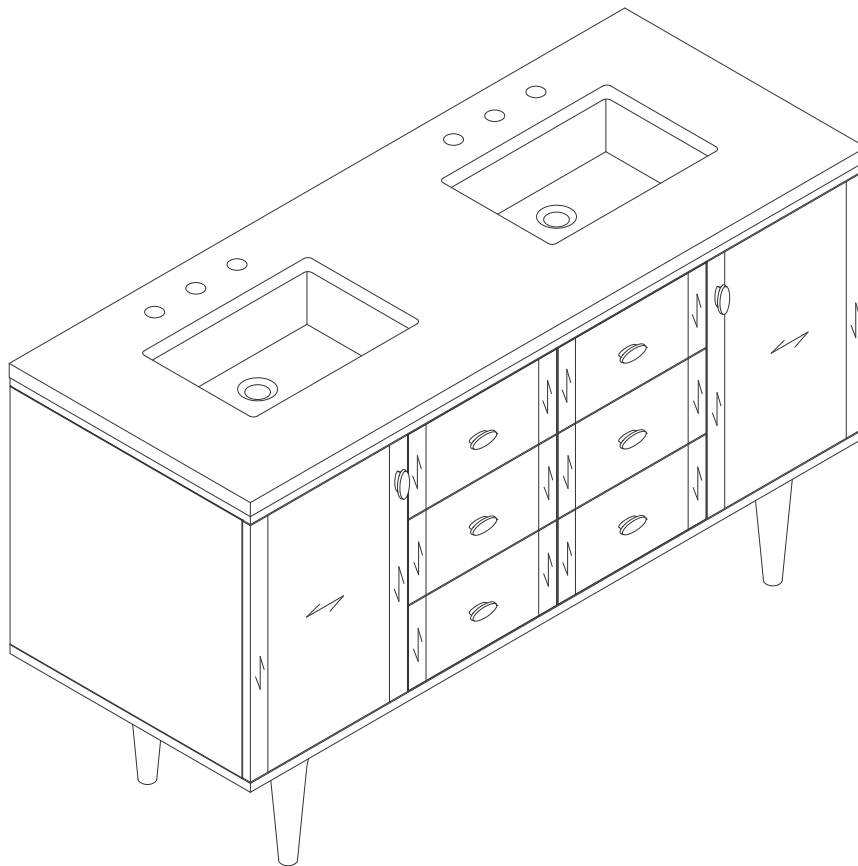

# 60"D AMBERLY VANITY

**JAMES MARTIN**  
VANITIES

670-V60D-WLT

## Features and Materials

Solids: Para wood and Yellow Poplar  
Veneers: Quarter Cut Walnut  
Panels: Plywood  
Installation Type: Floor Standing with Base or Wall Mounted  
Number of Basins: Two, with optional 3cm top  
Vanity Top Included: NO, Optional 3cm Tops Available with Sinks  
Overflow: Yes, Front Facing  
Number of Doors: Two  
Number of Drawers: Four  
Number of Tip Outs: Two  
USB/Power Component: YES (ETL5011080)  
Cord Length: 6'6"  
Assembly Type: Installation of Optional 3cm Top with Sink  
Assembly Type: Remove Base to Wall Hang (hardware included)  
Bamboo Storage Tray: One  
Drawer Box Material and Construction: 12mm Plywood/English Dovetail Joinery  
Hardware Material and Finish: Zinc Alloy in Champagne Brass  
Fits Drain Hole Size: 1 3/4"  
Full Extension, Soft Close Glides  
European Soft Close Hinges  
Aluminum Laminate Drawer Liners  
Adjustable Levelers

## Dimension

Width: 59-7/8"  
Depth: 23-1/2"  
Height: 33-5/8"  
Rough-In Height: 21-1/2"