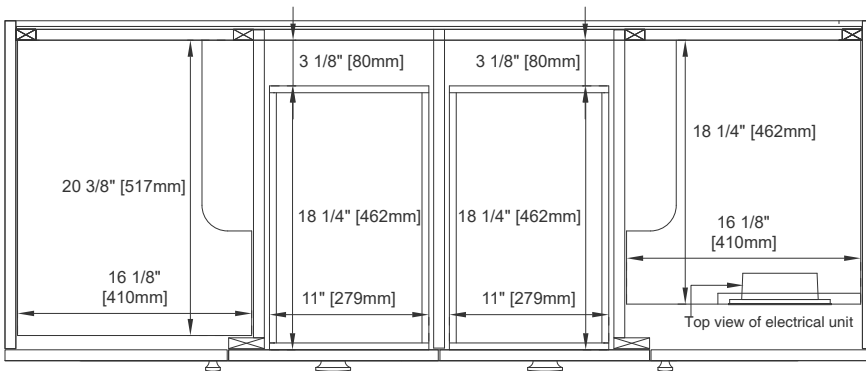

## Features and Materials

Solids: Para wood and Yellow Poplar  
Veneers: Quarter Cut Walnut  
Panels: Plywood  
Installation Type: Floor Standing with Base or Wall Mounted  
Number of Basins: Two, with optional 3cm top  
Vanity Top Included: NO, Optional 3cm Tops Available with Sinks  
Overflow: Yes, Front Facing  
Number of Doors: Two  
Number of Drawers: Four  
Number of Tip Outs: Two  
USB/Power Component: YES (ETL5011080)  
Cord Length: 6'6"  
Assembly Type: Installation of Optional 3cm Top with Sink  
Assembly Type: Remove Base to Wall Hang (hardware included)  
Bamboo Storage Tray: One  
Drawer Box Material and Construction: 12mm Plywood/English Dovetail Joinery  
Hardware Material and Finish: Zinc Alloy in Champagne Brass  
Fits Drain Hole Size: 1 3/4"  
Full Extension, Soft Close Glides  
European Soft Close Hinges  
Aluminum Laminate Drawer Liners  
Adjustable Levelers

## Dimension

Width: 59-7/8"  
Depth: 23-1/2"  
Height: 33-5/8"  
Rough-In Height: 21-1/2"

# JAMES MARTIN VANITIES

670-V60D-WLT

Knob

Top View

Bamboo Drawer Organizer

Front View

All dimensions are nominal

Diagrams are of cabinet only—James Martin Optional Countertops and sinks are not shown