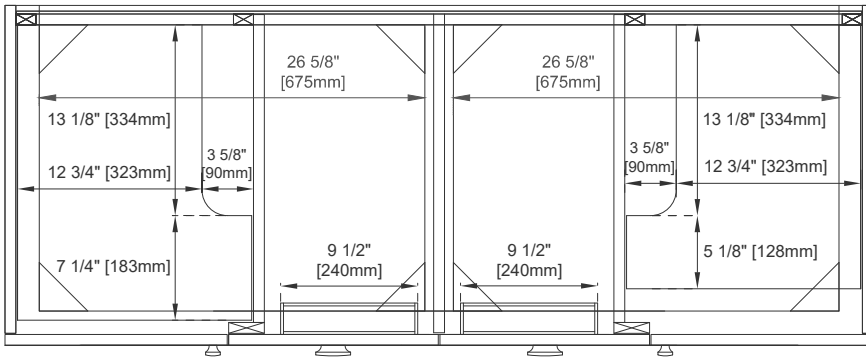

## Features and Materials

Solids: Para wood and Yellow Poplar  
Veneers: Quarter Cut Walnut  
Panels: Plywood  
Installation Type: Floor Standing with Base or Wall Mounted  
Number of Basins: Two, with optional 3cm top  
Vanity Top Included: NO, Optional 3cm Tops Available with Sinks  
Overflow: Yes, Front Facing  
Number of Doors: Two  
Number of Drawers: Four  
Number of Tip Outs: Two  
USB/Power Component: YES (ETL5011080)  
Cord Length: 6'6"  
Assembly Type: Installation of Optional 3cm Top with Sink  
Assembly Type: Remove Base to Wall Hang (hardware included)  
Bamboo Storage Tray: One  
Drawer Box Material and Construction: 12mm Plywood/English Dovetail Joinery  
Hardware Material and Finish: Zinc Alloy in Champagne Brass  
Fits Drain Hole Size: 1 3/4"  
Full Extension, Soft Close Glides  
European Soft Close Hinges  
Aluminum Laminate Drawer Liners  
Adjustable Levelers

## Dimension

Width: 59-7/8"  
Depth: 23-1/2"  
Height: 33-5/8"  
Rough-In Height: 21-1/2"

# JAMES MARTIN VANITIES

670-V60D-WLT

Knob

Top View

Bamboo Drawer Organizer

Front View

All dimensions are nominal

Diagrams are of cabinet only—James Martin Optional Countertops and sinks are not shown