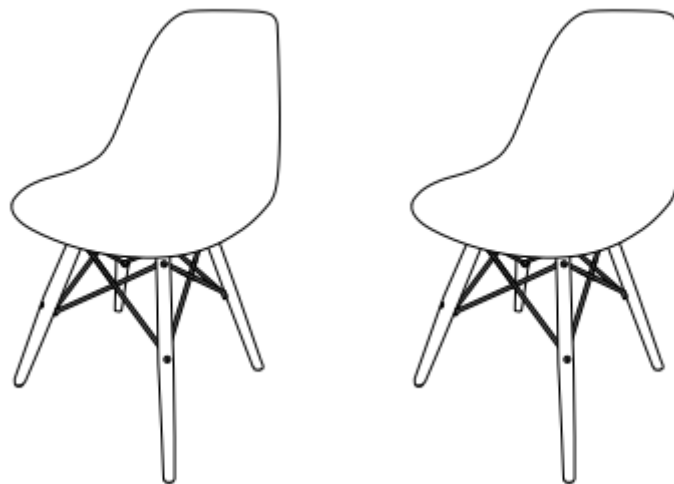

VERSANORA

Plastic Side Dining Chair with Wood Legs

Set of 2

VNF-00111B/BR

** Got questions? Please have your product code (on the first page of this instruction, e.g. TD-12345A) and the order number ready, give us a call or email us through our customer care support! We are always ready to assist you!