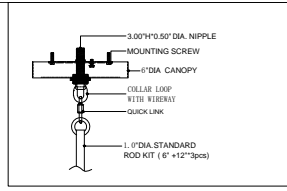

32" DIA. BODY
 32" DIA. SHADE
 1.0" H * 6.0" DIA. CANOPY
 1.00" H X 4.25" W CROSS BAR

TOP VIEW

CANOPY DETAIL

FRONT VIEW

9000-0828

ALL WORK © 2021 CURREY & COMPANY