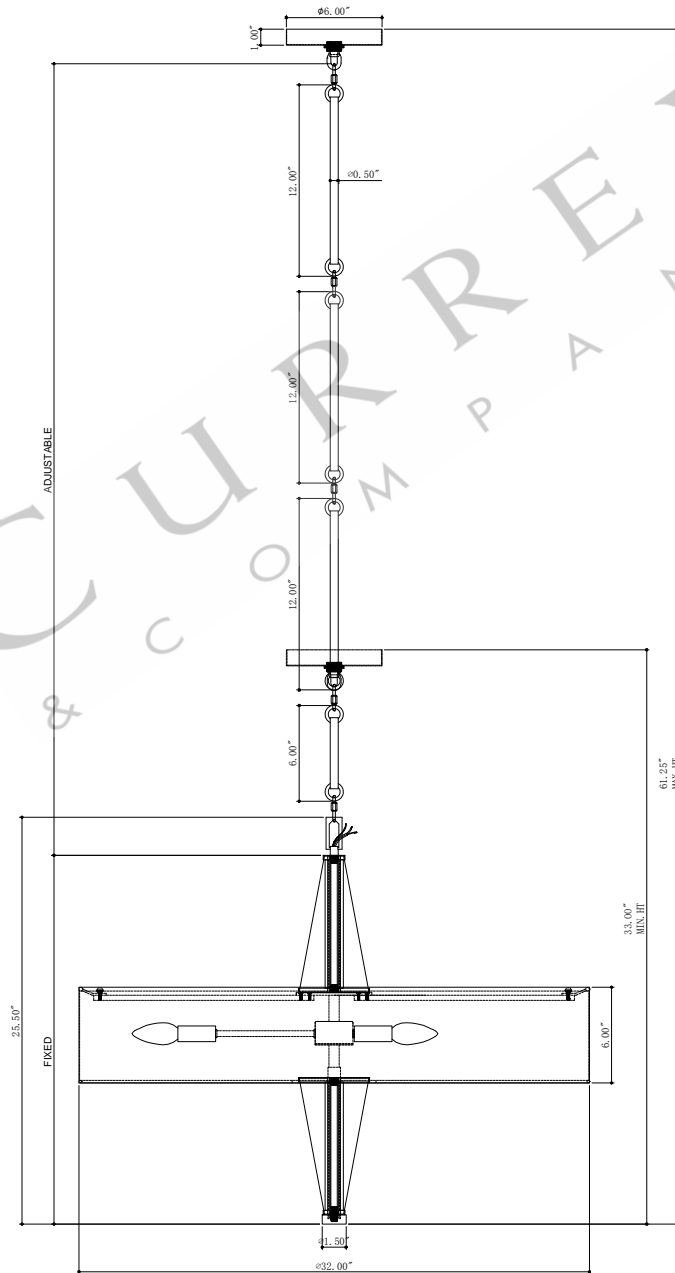

32" DIA. BODY
 32" DIA. SHADE
 1.0" H * 6.0" DIA. CANOPY
 1.00" H X 4.25" W CROSS BAR

TOP VIEW

CANOPY DETAIL

FRONT VIEW

9000-0828

ALL WORK © 2021 CURREY & COMPANY