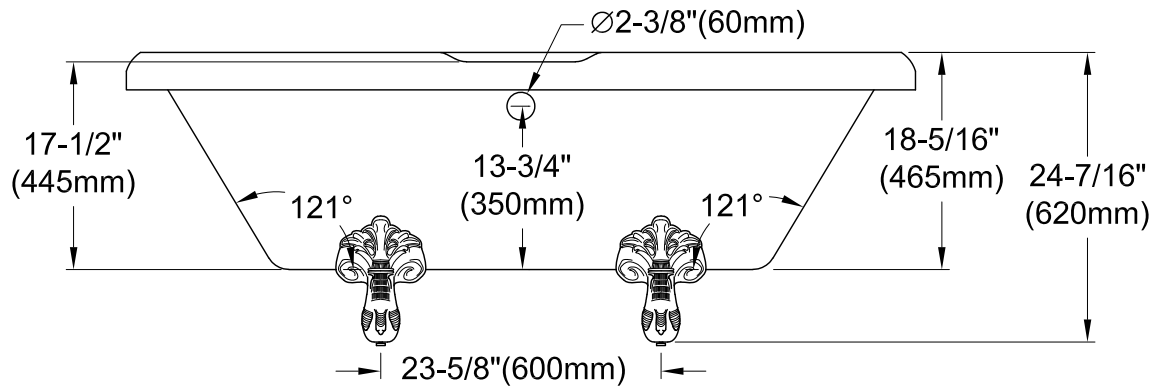

VT7DS673023H1,2,5,8

67" Acrylic Bathtub With 7" Faucet Drillings

Section A-A