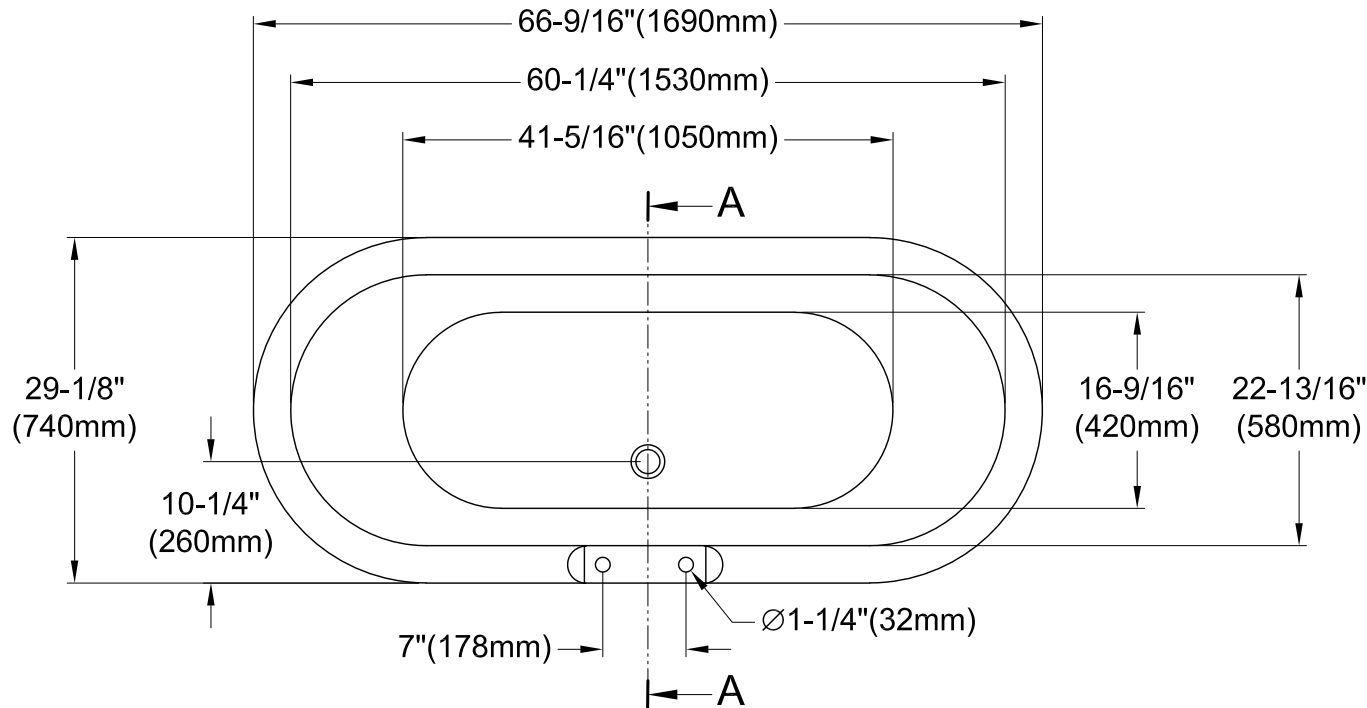

VT7DS673023H1,2,5,8

67" Acrylic Bathtub With 7" Faucet Drillings

Section A-A