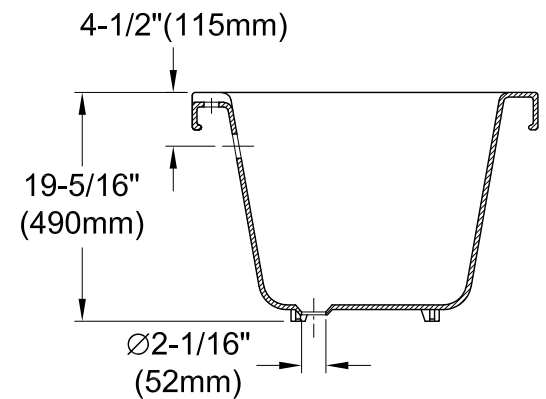

VT7DS673023H1,2,5,8

67" Acrylic Bathtub With 7" Faucet Drillings

Section A-A