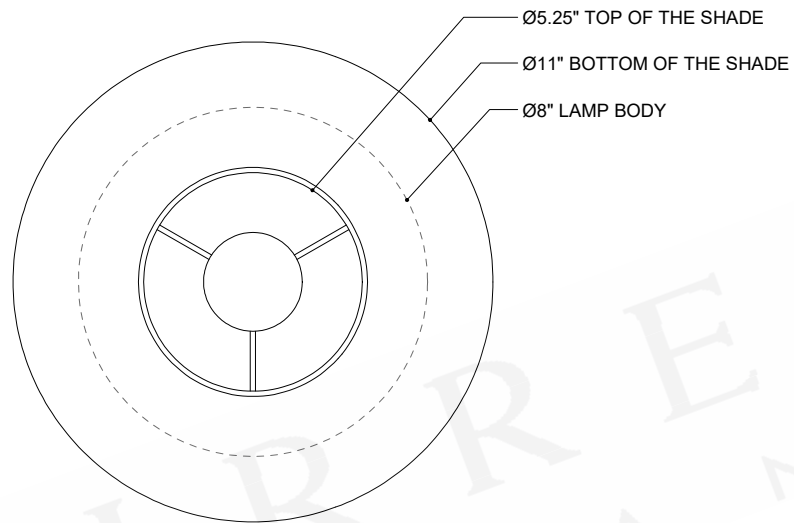

ITEM: 6000-0997

Overall Dimensions

Height: 13"

Diameter: 11"

TOP VIEW

FRONT VIEW