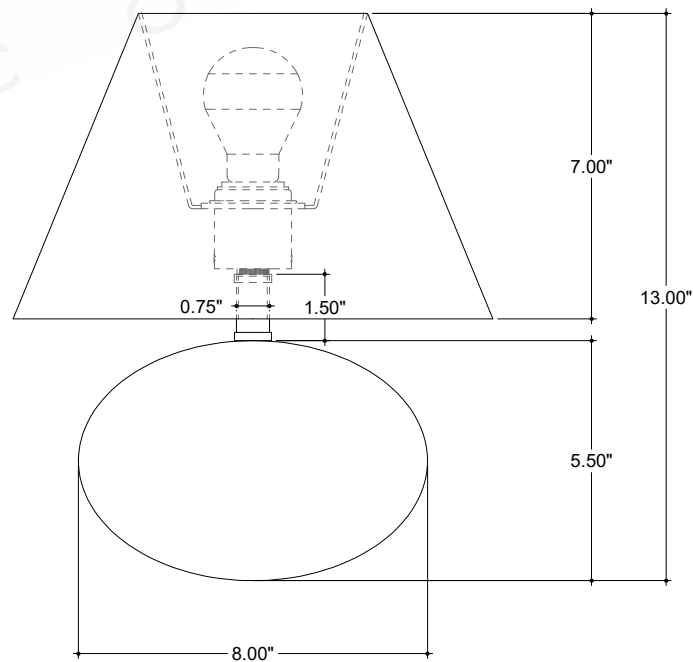

ITEM: 6000-0997

Overall Dimensions

Height: 13"

Diameter: 11"

TOP VIEW

FRONT VIEW