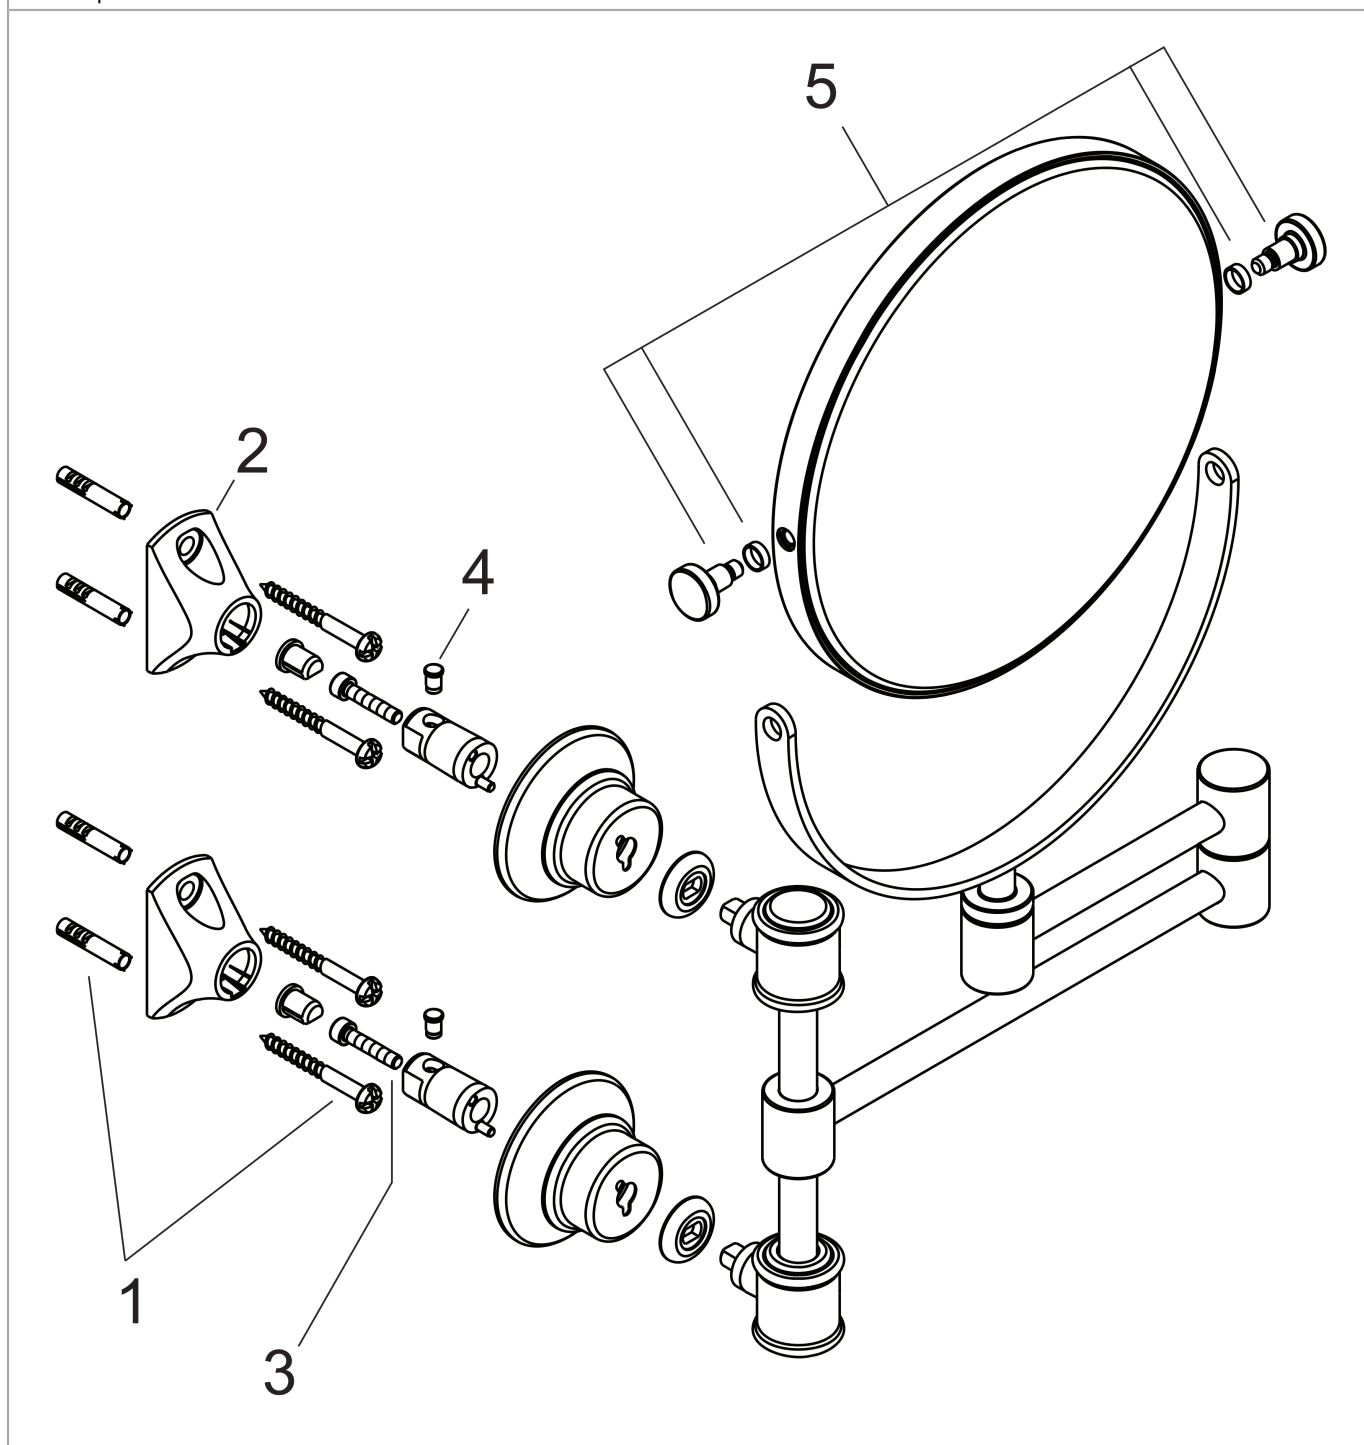

AXOR Montreux Shaving Mirror

Finishes : **polished nickel** Part no. : **42090830**

Description

Features

- Metal
- Wall-mounted
- Arms swivel independently

Product image

Scale drawing

**AXOR Montreux
Shaving Mirror**

Finishes : **polished nickel** Part no. : **42090830**

Exploded drawing

Year of production: **04/06 - 12/12**

**AXOR Montreux
Shaving Mirror**

Finishes : **polished nickel** Part no. : **42090830**

Spare parts list

Year of production: **04/06 - 12/12**

| Pos. | Description | Part no. | PC | PU |
|------|----------------------------|----------|----|----|
| 1 | mounting set | 40915000 | 0 | 1 |
| 2 | support element | 96341000 | 0 | 1 |
| 3 | hexagon socket screw M4x10 | 97661000 | 0 | 1 |
| 4 | pin | 97546000 | 0 | 1 |
| 5 | mirror | 98729830 | 0 | 1 |