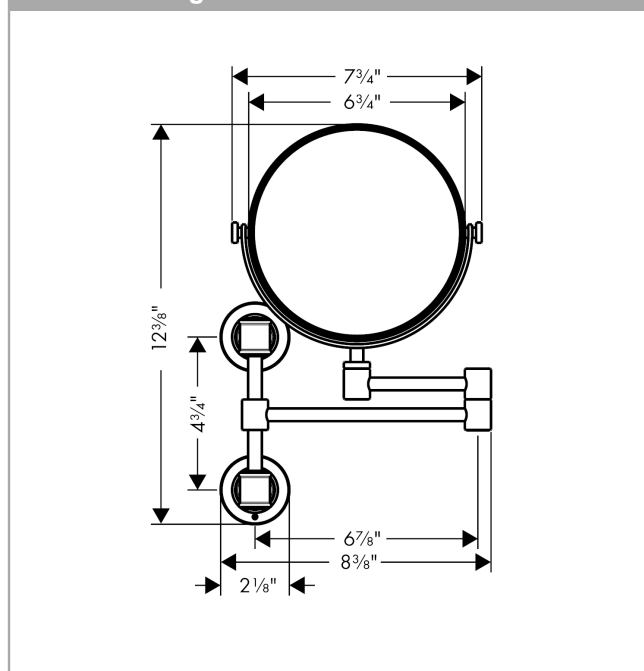

AXOR Montreux Shaving Mirror

Finishes : **polished nickel** Part no. : **42090830**

Description

Features

- Metal
- Wall-mounted
- Arms swivel independently

Product image

Scale drawing

**AXOR Montreux
Shaving Mirror**

Finishes : **polished nickel** Part no. : **42090830**

Exploded drawing

Year of production: **04/06 - 12/12**

**AXOR Montreux
Shaving Mirror**

Finishes : **polished nickel** Part no. : **42090830**

Spare parts list

Year of production: **04/06 - 12/12**

| Pos. | Description | Part no. | PC | PU |
|------|----------------------------|----------|----|----|
| 1 | mounting set | 40915000 | 0 | 1 |
| 2 | support element | 96341000 | 0 | 1 |
| 3 | hexagon socket screw M4x10 | 97661000 | 0 | 1 |
| 4 | pin | 97546000 | 0 | 1 |
| 5 | mirror | 98729830 | 0 | 1 |