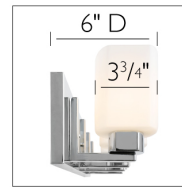

## SPECIFICATIONS

<b>MOUNTING:</b>	Wall Mount
<b>SLOPED CEILING ADAPTABLE:</b>	No
<b>BULB INCLUDED:</b>	No
<b>WATTS PER BULB:</b>	Maximum 60W Medium Base Bulb
<b>TOTAL WATTAGE:</b>	240W Maximum
<b>DIMMABLE:</b>	Yes
<b>MATERIAL CONSTRUCTION:</b>	Steel
<b>ASSEMBLED DIMENSIONS:</b>	6 <sup>5</sup> / <sub>8</sub> " H x 32" L x 6" D
<b>WEIGHT:</b>	9.2 lbs.
<b>GLASS/SHADE DIMENSIONS:</b>	4 <sup>1</sup> / <sub>2</sub> " H x 5 <sup>1</sup> / <sub>2</sub> " L x 3 <sup>3</sup> / <sub>4</sub> " D
<b>GLASS/SHADE MATERIAL:</b>	Glass
<b>GLASS/SHADE TYPE:</b>	Frosted
<b>GLASS/SHADE COLOR:</b>	White