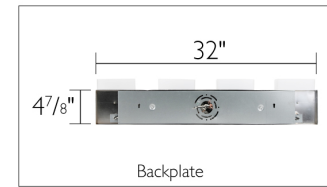

## SPECIFICATIONS

<b>MOUNTING:</b>	Wall Mount
<b>SLOPED CEILING ADAPTABLE:</b>	No
<b>BULB INCLUDED:</b>	No
<b>WATTS PER BULB:</b>	Maximum 60W Medium Base Bulb
<b>TOTAL WATTAGE:</b>	240W Maximum
<b>DIMMABLE:</b>	Yes
<b>MATERIAL CONSTRUCTION:</b>	Steel
<b>ASSEMBLED DIMENSIONS:</b>	6 <sup>5</sup> / <sub>8</sub> " H x 32" L x 6" D
<b>WEIGHT:</b>	9.2 lbs.
<b>GLASS/SHADE DIMENSIONS:</b>	4 <sup>1</sup> / <sub>2</sub> " H x 5 <sup>1</sup> / <sub>2</sub> " L x 3 <sup>3</sup> / <sub>4</sub> " D
<b>GLASS/SHADE MATERIAL:</b>	Glass
<b>GLASS/SHADE TYPE:</b>	Frosted
<b>GLASS/SHADE COLOR:</b>	White